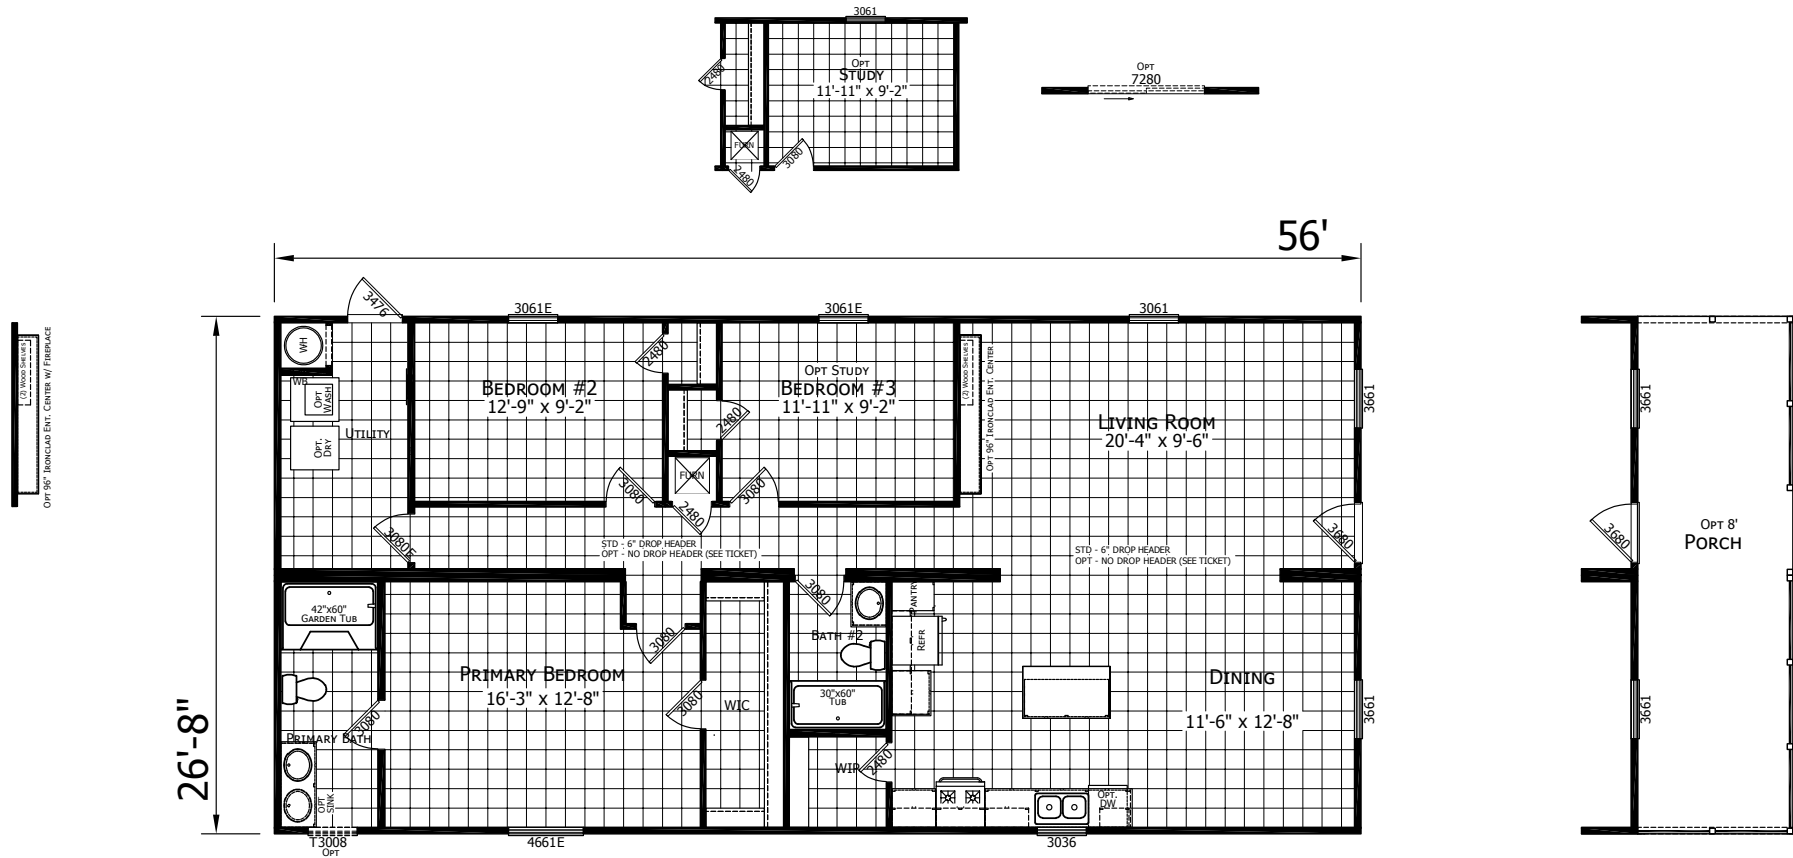

Zara

Lake Manor Series - Multi-Sections

1,493 SQ. FT. (Approximate) 3 Bedroom, 2 Bath

Last Updated: 4-1-25

FACTORY SELECT HOMES

1480 Northside Drive
Statesville, NC 28625

FactorySelectHomeCenter.com | 1-800-965-6842