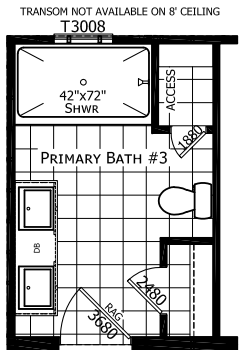

Zadora

Ironclad Collection

1,493 SQ. FT. (Approximate) 3 Bedroom, 2 Bath

Last Updated: 2-6-23

FACTORY SELECT HOMES
1480 Northside Drive
Statesville, NC 28625

FactorySelectHomeCenter.com | 1-800-965-6842

IMPORTANT: Alta Cima Corp reserves the right to modify, cancel or substitute products or features of this event at any time without prior notice or obligation. Pictures and other promotional materials are representative and may depict or contain floor plans, square footages, elevations, options, upgrades, extra design features, decorations, floor coverings, specialty light fixtures, custom paint and wall coverings, window treatments, landscaping, sound and alarm systems, furnishings, appliances, and other designer/decorator features and amenities that are not included as part of the home and/or may not be available at all locations. Home, pricing and community information is subject to change, and homes to prior sale, at any time without notice or obligation. ©2020 Alta Cima Corp. All rights reserved.