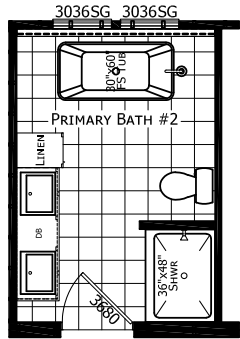

Zadora

Ironclad Collection

1,493 SQ. FT. (Approximate) 3 Bedroom, 2 Bath

Last Updated: 2-6-23

FACTORY SELECT HOMES
1480 Northside Drive
Statesville, NC 28625

FactorySelectHomeCenter.com | 1-800-965-6842

IMPORTANT: Alta Cima Corp reserves the right to modify, cancel or substitute products or features of this event at any time without prior notice or obligation. Pictures and other promotional materials are representative and may depict or contain floor plans, square footages, elevations, options, upgrades, extra design features, decorations, floor coverings, specialty light fixtures, custom paint and wall coverings, window treatments, landscaping, sound and alarm systems, furnishings, appliances, and other designer/decorator features and amenities that are not included as part of the home and/or may not be available at all locations. Home, pricing and community information is subject to change, and homes to prior sale, at any time without notice or obligation. ©2020 Alta Cima Corp. All rights reserved.