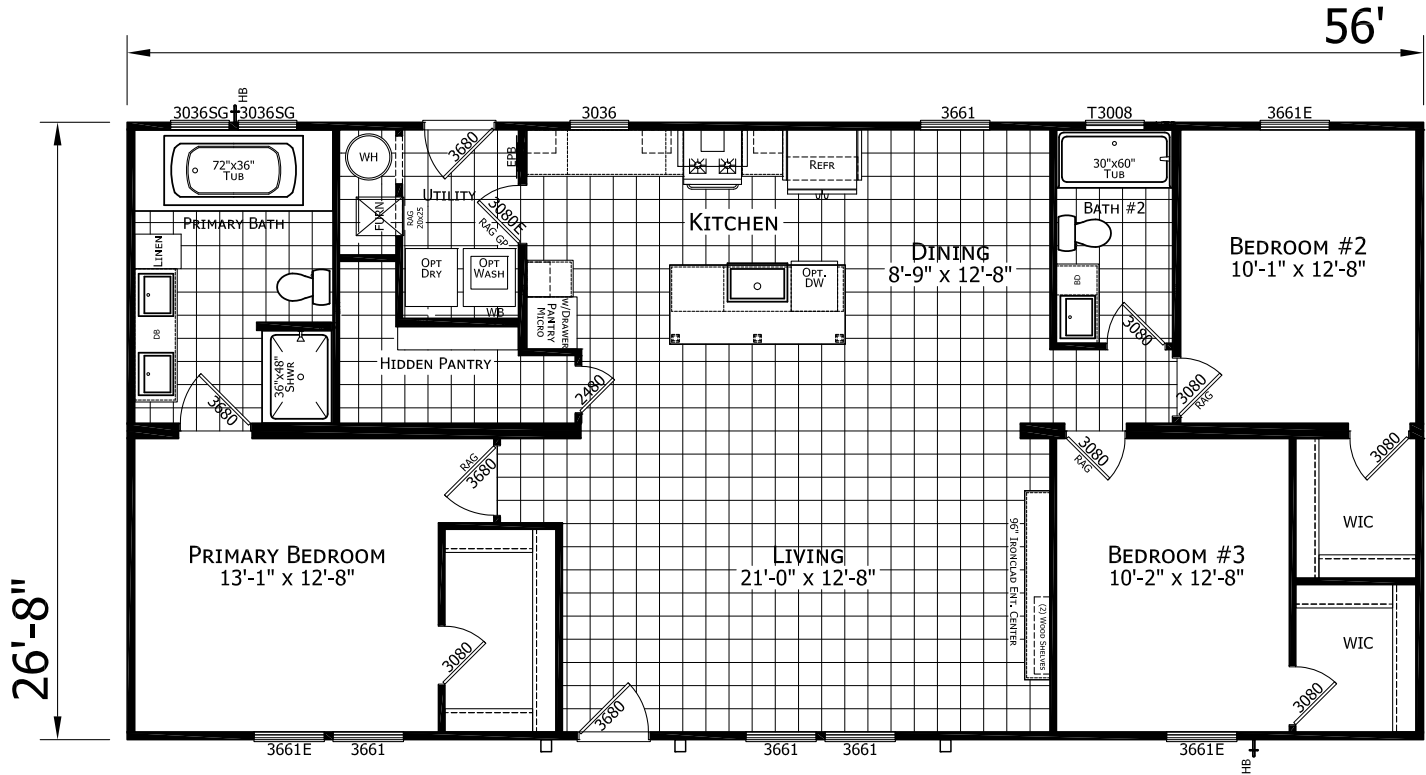

Zadora

Ironclad Collection

1,493 SQ. FT. (Approximate) 3 Bedroom, 2 Bath

Last Updated: 2-6-23

FACTORY SELECT HOMES
1480 Northside Drive
Statesville, NC 28625

FactorySelectHomeCenter.com | 1-800-965-6842

IMPORTANT: Alta Cima Corp reserves the right to modify, cancel or substitute products or features of this event at any time without prior notice or obligation. Pictures and other promotional materials are representative and may depict or contain floor plans, square footages, elevations, options, upgrades, extra design features, decorations, floor coverings, specialty light fixtures, custom paint and wall coverings, window treatments, landscaping, sound and alarm systems, furnishings, appliances, and other designer/decorator features and amenities that are not included as part of the home and/or may not be available at all locations. Home, pricing and community information is subject to change, and homes to prior sale, at any time without notice or obligation. ©2020 Alta Cima Corp. All rights reserved.