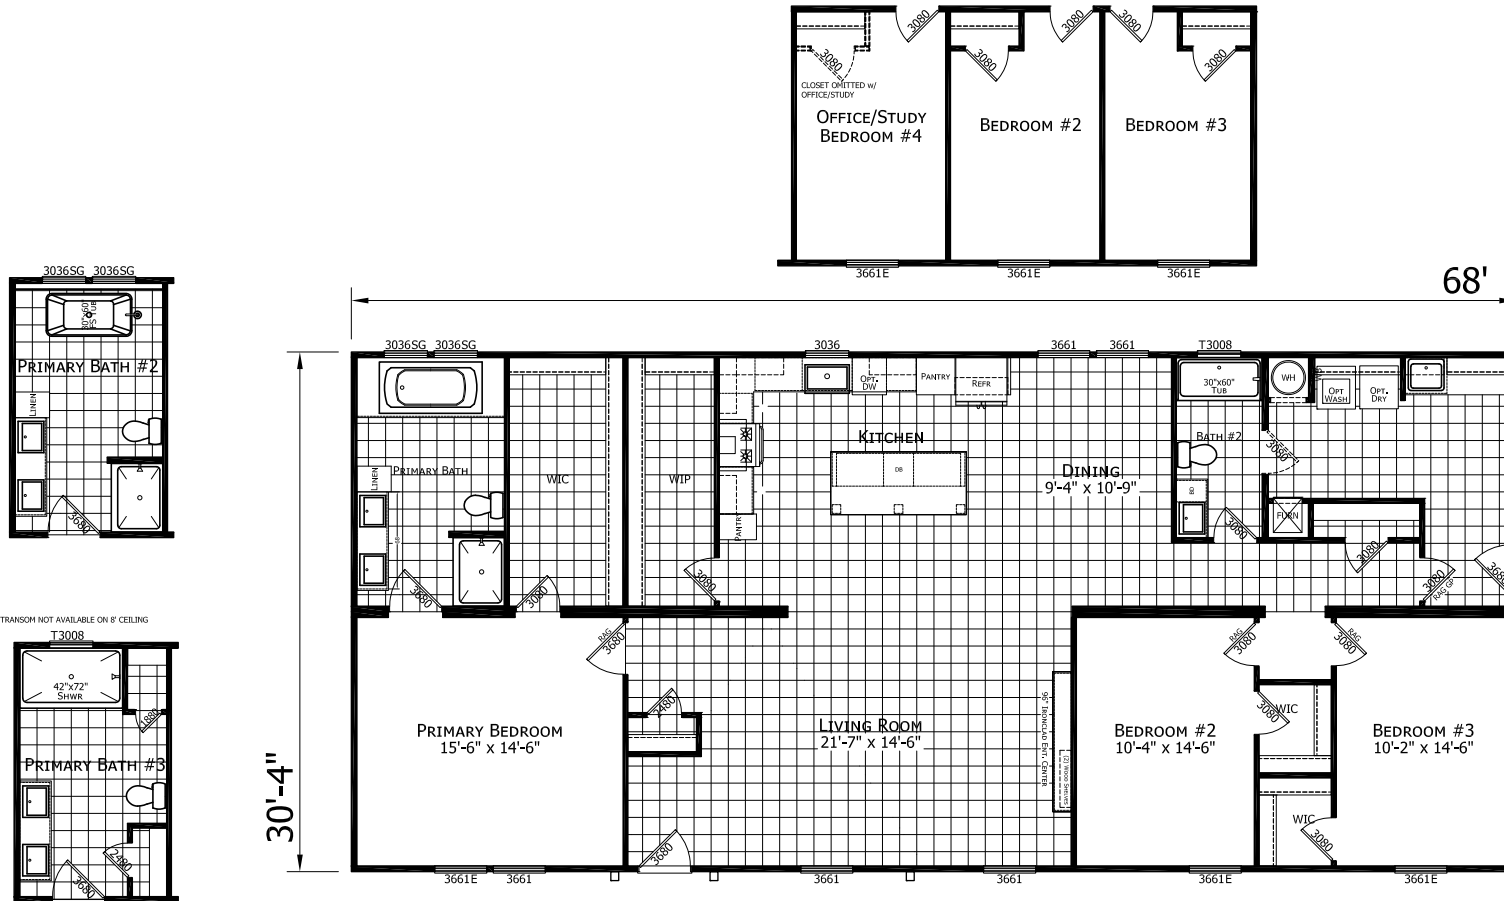

Yondel

Ironclad Collection

2,062 SQ. FT. (Approximate) 3 Bedroom, 2 Bath

Last Updated: 2-6-23

FACTORY SELECT HOMES
1480 Northside Drive
Statesville, NC 28625

FactorySelectHomeCenter.com | 1-800-965-6842

IMPORTANT: Alta Cima Corp reserves the right to modify, cancel or substitute products or features of this event at any time without prior notice or obligation. Pictures and other promotional materials are representative and may depict or contain floor plans, square footages, elevations, options, upgrades, extra design features, decorations, floor coverings, specialty light fixtures, custom paint and wall coverings, window treatments, landscaping, sound and alarm systems, furnishings, appliances, and other designer/decorator features and amenities that are not included as part of the home and/or may not be available at all locations. Home, pricing and community information is subject to change, and homes to prior sale, at any time without notice or obligation. ©2020 Alta Cima Corp. All rights reserved.