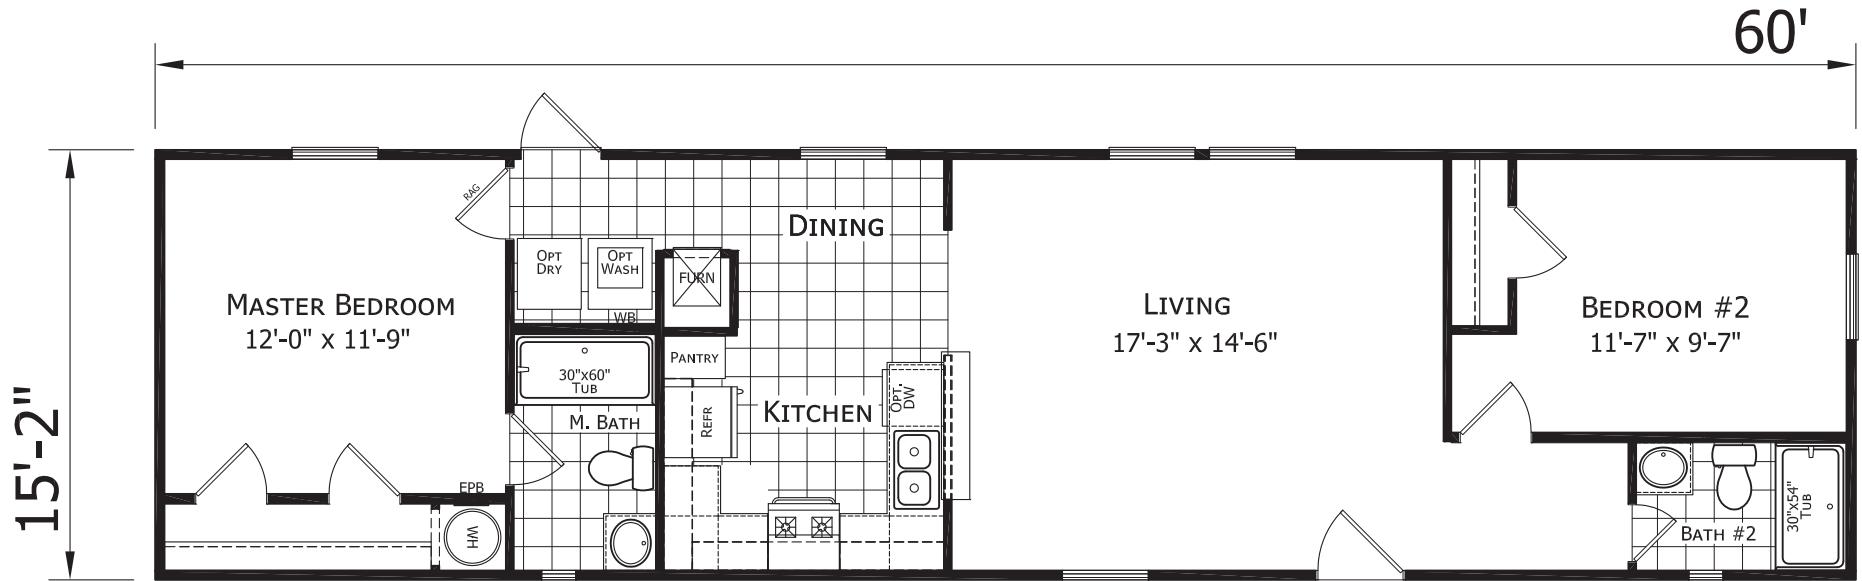

Worden

Dutch Elite Series

910 SQ. FT. (Approximate) 2 Bedroom, 2 Bath

Last Updated: 10-7-22

FACTORY SELECT HOMES

1480 Northside Drive
Statesville, NC 28625

FactorySelectHomeCenter.com | 1-800-965-6842

IMPORTANT: Alta Cima Corp reserves the right to modify, cancel or substitute products or features of this event at any time without prior notice or obligation. Pictures and other promotional materials are representative and may depict or contain floor plans, square footages, elevations, options, upgrades, extra design features, decorations, floor coverings, specialty light fixtures, custom paint and wall coverings, window treatments, landscaping, sound and alarm systems, furnishings, appliances, and other designer/decorator features and amenities that are not included as part of the home and/or may not be available at all locations. Home, pricing and community information is subject to change, and homes to prior sale, at any time without notice or obligation. ©2020 Alta Cima Corp. All rights reserved.