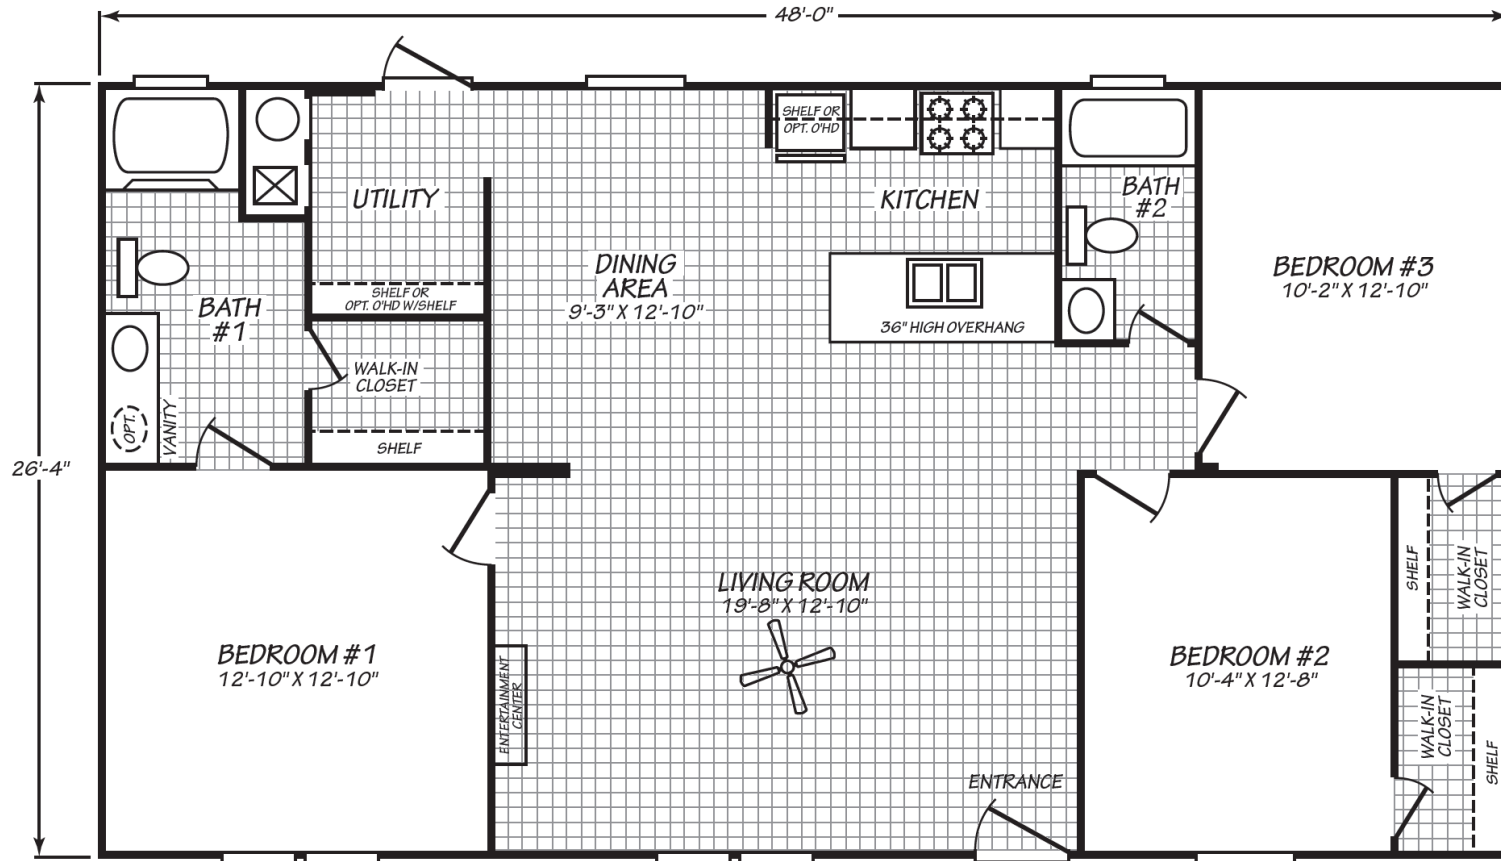

Windrush

Blue Ridge Series

1,263 SQ. FT. (Approximate) 3 Bedroom, 2 Bath

Last Updated: 6-16-23

FACTORY SELECT HOMES
1480 Northside Drive
Statesville, NC 28625

FactorySelectHomeCenter.com | 1-800-965-6842

IMPORTANT: Alta Cima Corp reserves the right to modify, cancel or substitute products or features of this event at any time without prior notice or obligation. Pictures and other promotional materials are representative and may depict or contain floor plans, square footages, elevations, options, upgrades, extra design features, decorations, floor coverings, specialty light fixtures, custom paint and wall coverings, window treatments, landscaping, sound and alarm systems, furnishings, appliances, and other designer/decorator features and amenities that are not included as part of the home and/or may not be available at all locations. Home, pricing and community information is subject to change, and homes to prior sale, at any time without notice or obligation. ©2020 Alta Cima Corp. All rights reserved.