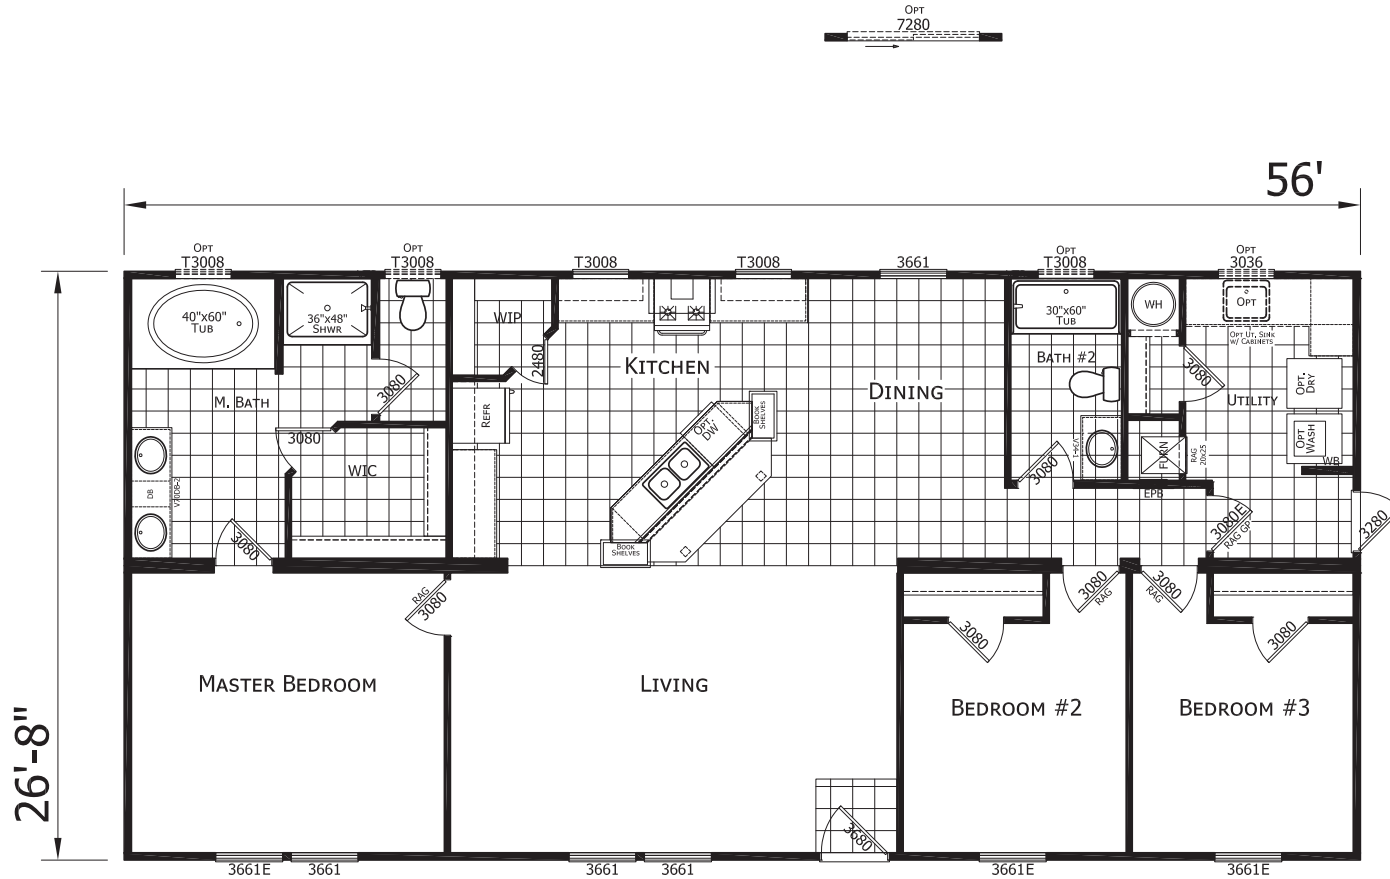

# Williford

Dutch Elite Series

1,493 SQ. FT. (Approximate) 3 Bedroom, 2 Bath

Last Updated: 10-7-22

**FACTORY SELECT HOMES**  
 1480 Northside Drive  
 Statesville, NC 28625

**FactorySelectHomeCenter.com | 1-800-965-6842**