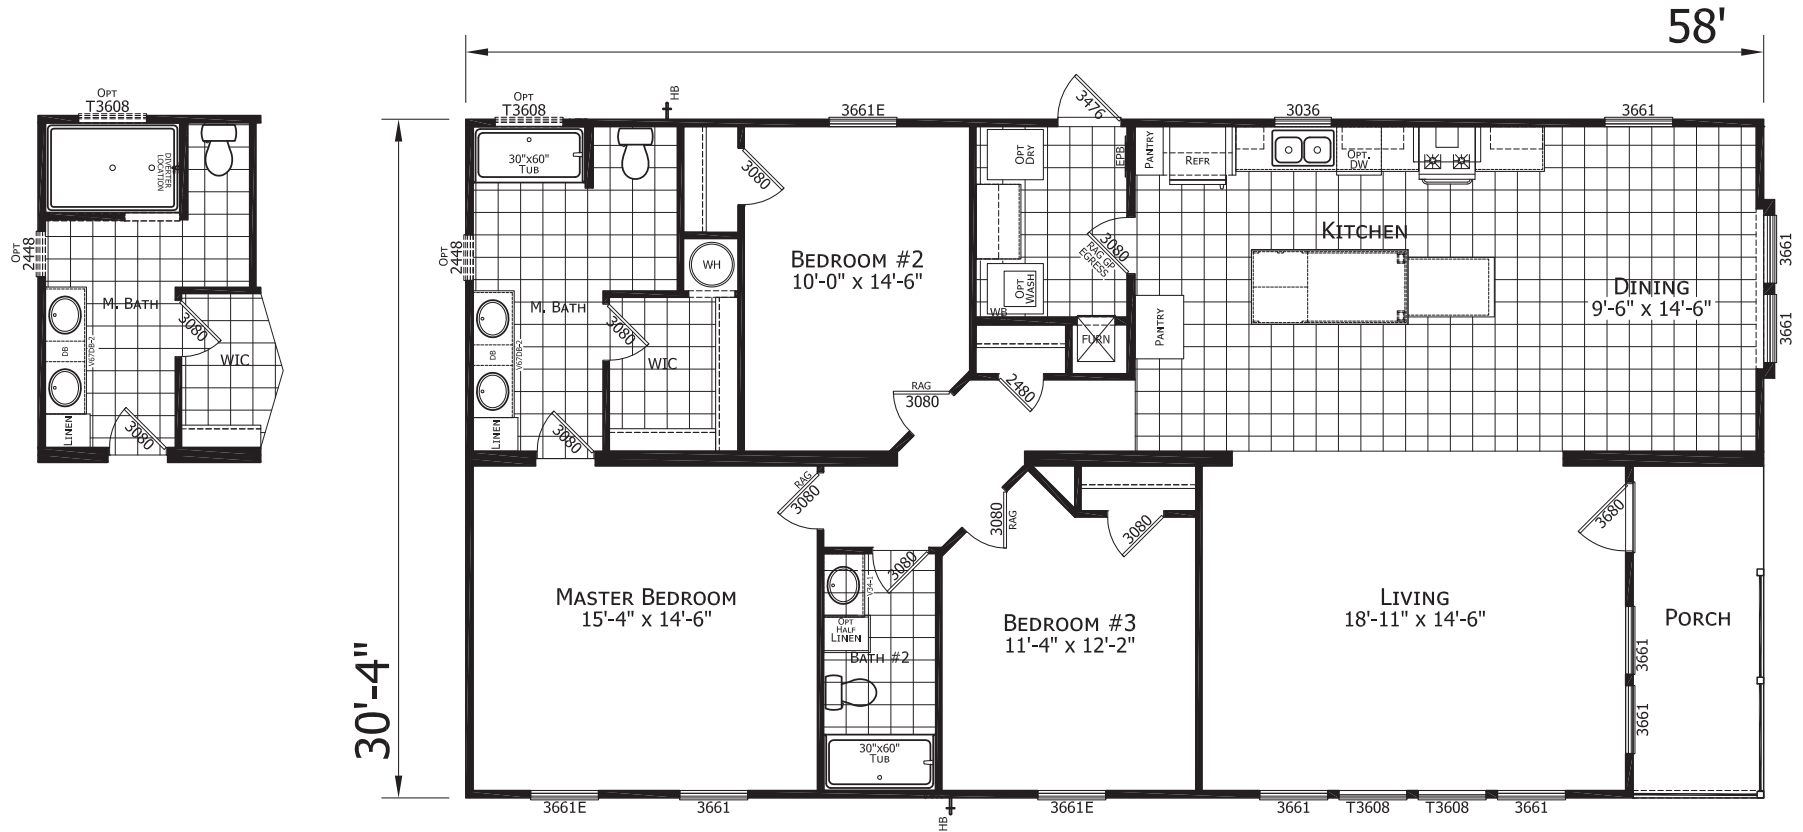

Wentworth

Dutch Elite Series

1,760 SQ. FT. (Approximate) 3 Bedroom, 2 Bath

Last Updated: 10-7-22

FACTORY SELECT HOMES

1480 Northside Drive
Statesville, NC 28625

FactorySelectHomeCenter.com | 1-800-965-6842

IMPORTANT: Alta Cima Corp reserves the right to modify, cancel or substitute products or features of this event at any time without prior notice or obligation. Pictures and other promotional materials are representative and may depict or contain floor plans, square footages, elevations, options, upgrades, extra design features, decorations, floor coverings, specialty light fixtures, custom paint and wall coverings, window treatments, landscaping, sound and alarm systems, furnishings, appliances, and other designer/decorator features and amenities that are not included as part of the home and/or may not be available at all locations. Home, pricing and community information is subject to change, and homes to prior sale, at any time without notice or obligation. ©2020 Alta Cima Corp. All rights reserved.