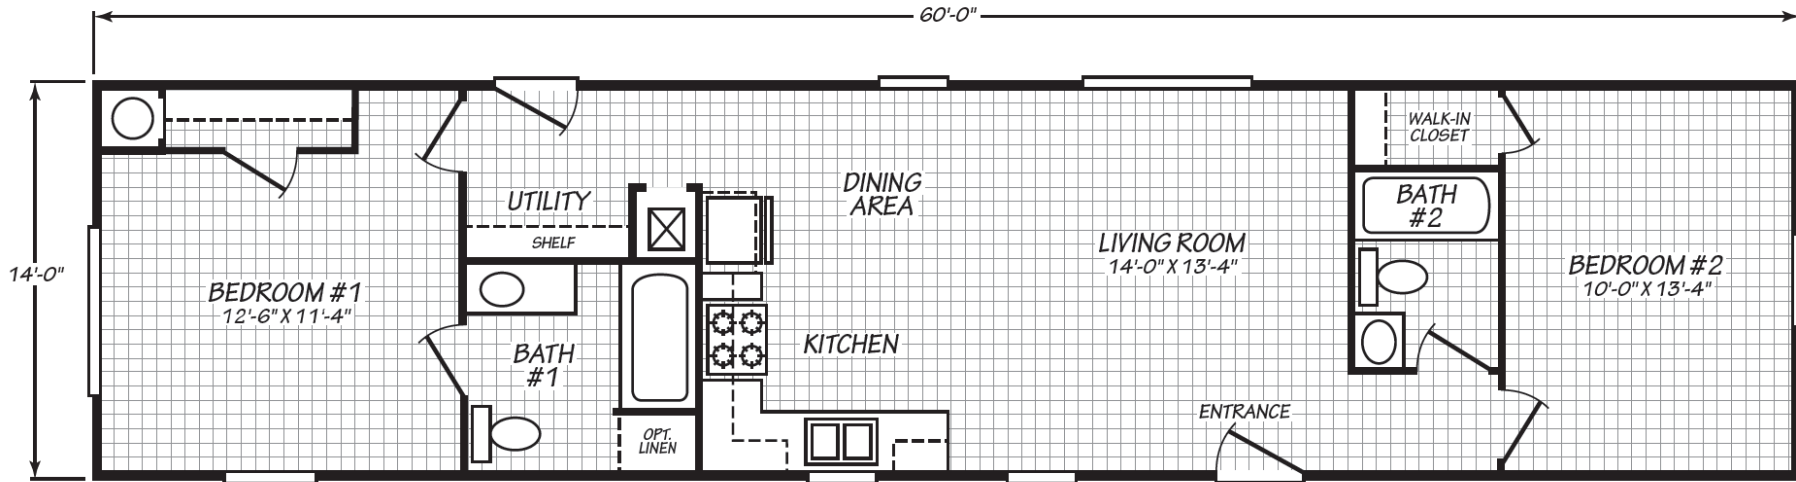

Wayne

Blue Ridge Series

840 SQ. FT. (Approximate) 2 Bedroom, 2 Bath

Last Updated: 4-15-25

FACTORY SELECT HOMES
1480 Northside Drive
Statesville, NC 28625

FactorySelectHomeCenter.com | 1-800-965-6842

IMPORTANT: Alta Cima Corp reserves the right to modify, cancel or substitute products or features of this event at any time without prior notice or obligation. Pictures and other promotional materials are representative and may depict or contain floor plans, square footages, elevations, options, upgrades, extra design features, decorations, floor coverings, specialty light fixtures, custom paint and wall coverings, window treatments, landscaping, sound and alarm systems, furnishings, appliances, and other designer/decorator features and amenities that are not included as part of the home and/or may not be available at all locations. Home, pricing and community information is subject to change, and homes to prior sale, at any time without notice or obligation. ©2020 Alta Cima Corp. All rights reserved.