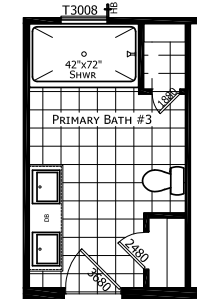

FACTORY SELECT HOMES

1480 Northside Drive
Statesville, NC 28625

FactorySelectHomeCenter.com | 1-800-965-6842

IMPORTANT: Alta Cima Corp reserves the right to modify, cancel or substitute products or features of this event at any time without prior notice or obligation. Pictures and other promotional materials are representative and may depict or contain floor plans, square footages, elevations, options, upgrades, extra design features, decorations, floor coverings, specialty light fixtures, custom paint and wall coverings, window treatments, landscaping, sound and alarm systems, furnishings, appliances, and other designer/decorator features and amenities that are not included as part of the home and/or may not be available at all locations. Home, pricing and community information is subject to change, and homes to prior sale, at any time without notice or obligation. ©2020 Alta Cima Corp. All rights reserved.

MANUFACTURED BY:

I authorize Factory Select Homes to build my house, per this plan.

X _____

Customer Signature/Date