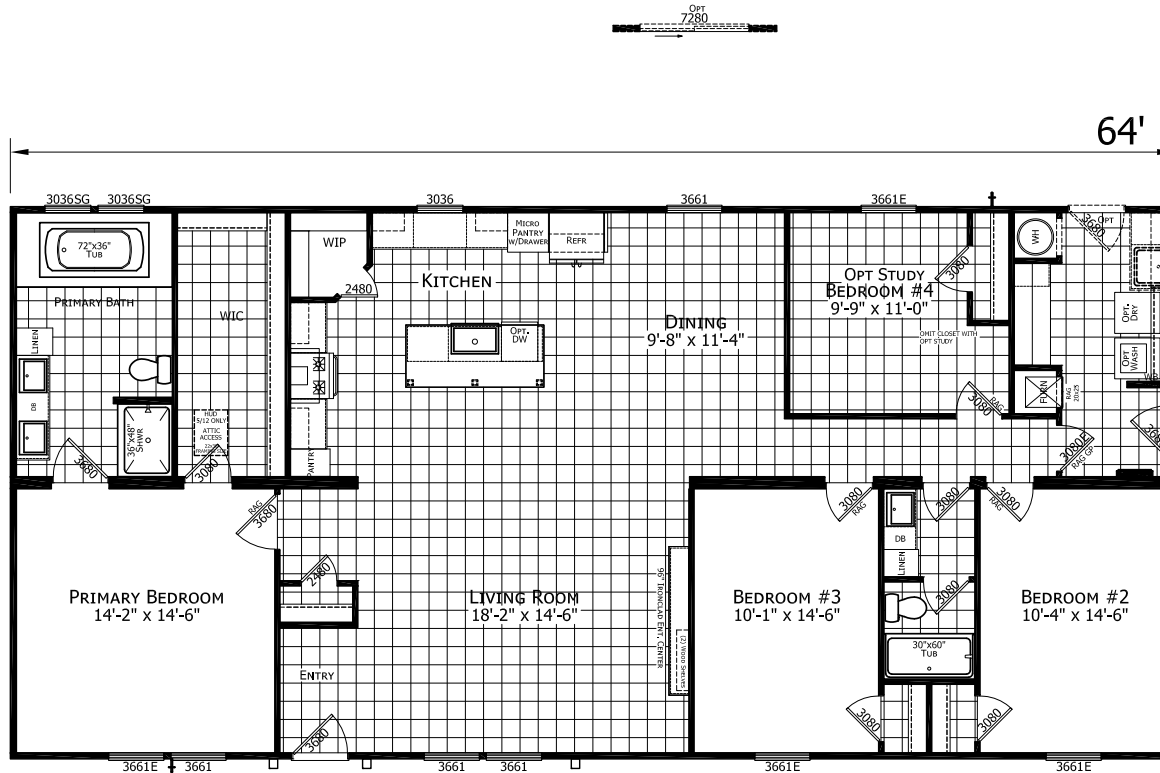

Veranda

Ironclad Collection

1,941 SQ. FT. (Approximate) 4 Bedroom, 2 Bath

Last Updated: 2-6-23

FACTORY SELECT HOMES

1480 Northside Drive
Statesville, NC 28625

FactorySelectHomeCenter.com | 1-800-965-6842

IMPORTANT: Alta Cima Corp reserves the right to modify, cancel or substitute products or features of this event at any time without prior notice or obligation. Pictures and other promotional materials are representative and may depict or contain floor plans, square footages, elevations, options, upgrades, extra design features, decorations, floor coverings, specialty light fixtures, custom paint and wall coverings, window treatments, landscaping, sound and alarm systems, furnishings, appliances, and other designer/decorator features and amenities that are not included as part of the home and/or may not be available at all locations. Home, pricing and community information is subject to change, and homes to prior sale, at any time without notice or obligation. ©2020 Alta Cima Corp. All rights reserved.

MANUFACTURED BY:

I authorize Factory Select Homes to build my house, per this plan.

X _____

Customer Signature/Date