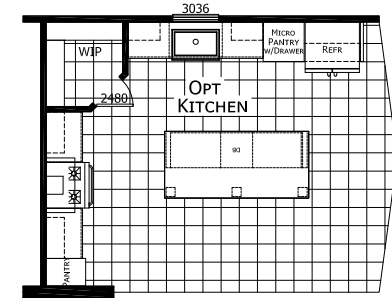

Veranda

Ironclad Collection

1,941 SQ. FT. (Approximate) 4 Bedroom, 2 Bath

Last Updated: 2-6-23

FACTORY SELECT HOMES

1480 Northside Drive
Statesville, NC 28625

FactorySelectHomeCenter.com | 1-800-965-6842

IMPORTANT: Alta Cima Corp reserves the right to modify, cancel or substitute products or features of this event at any time without prior notice or obligation. Pictures and other promotional materials are representative and may depict or contain floor plans, square footages, elevations, options, upgrades, extra design features, decorations, floor coverings, specialty light fixtures, custom paint and wall coverings, window treatments, landscaping, sound and alarm systems, furnishings, appliances, and other designer/decorator features and amenities that are not included as part of the home and/or may not be available at all locations. Home, pricing and community information is subject to change, and homes to prior sale, at any time without notice or obligation. ©2020 Alta Cima Corp. All rights reserved.

MANUFACTURED BY:

I authorize Factory Select Homes to build my house, per this plan.

X _____

Customer Signature/Date