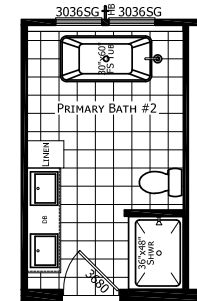

FACTORY SELECT HOMES

1480 Northside Drive
Statesville, NC 28625

FactorySelectHomeCenter.com | 1-800-965-6842

IMPORTANT: Alta Cima Corp reserves the right to modify, cancel or substitute products or features of this event at any time without prior notice or obligation. Pictures and other promotional materials are representative and may depict or contain floor plans, square footages, elevations, options, upgrades, extra design features, decorations, floor coverings, specialty light fixtures, custom paint and wall coverings, window treatments, landscaping, sound and alarm systems, furnishings, appliances, and other designer/decorator features and amenities that are not included as part of the home and/or may not be available at all locations. Home, pricing and community information is subject to change, and homes to prior sale, at any time without notice or obligation. ©2020 Alta Cima Corp. All rights reserved.

MANUFACTURED BY:

I authorize Factory Select Homes to build my house, per this plan.

X _____

Customer Signature/Date