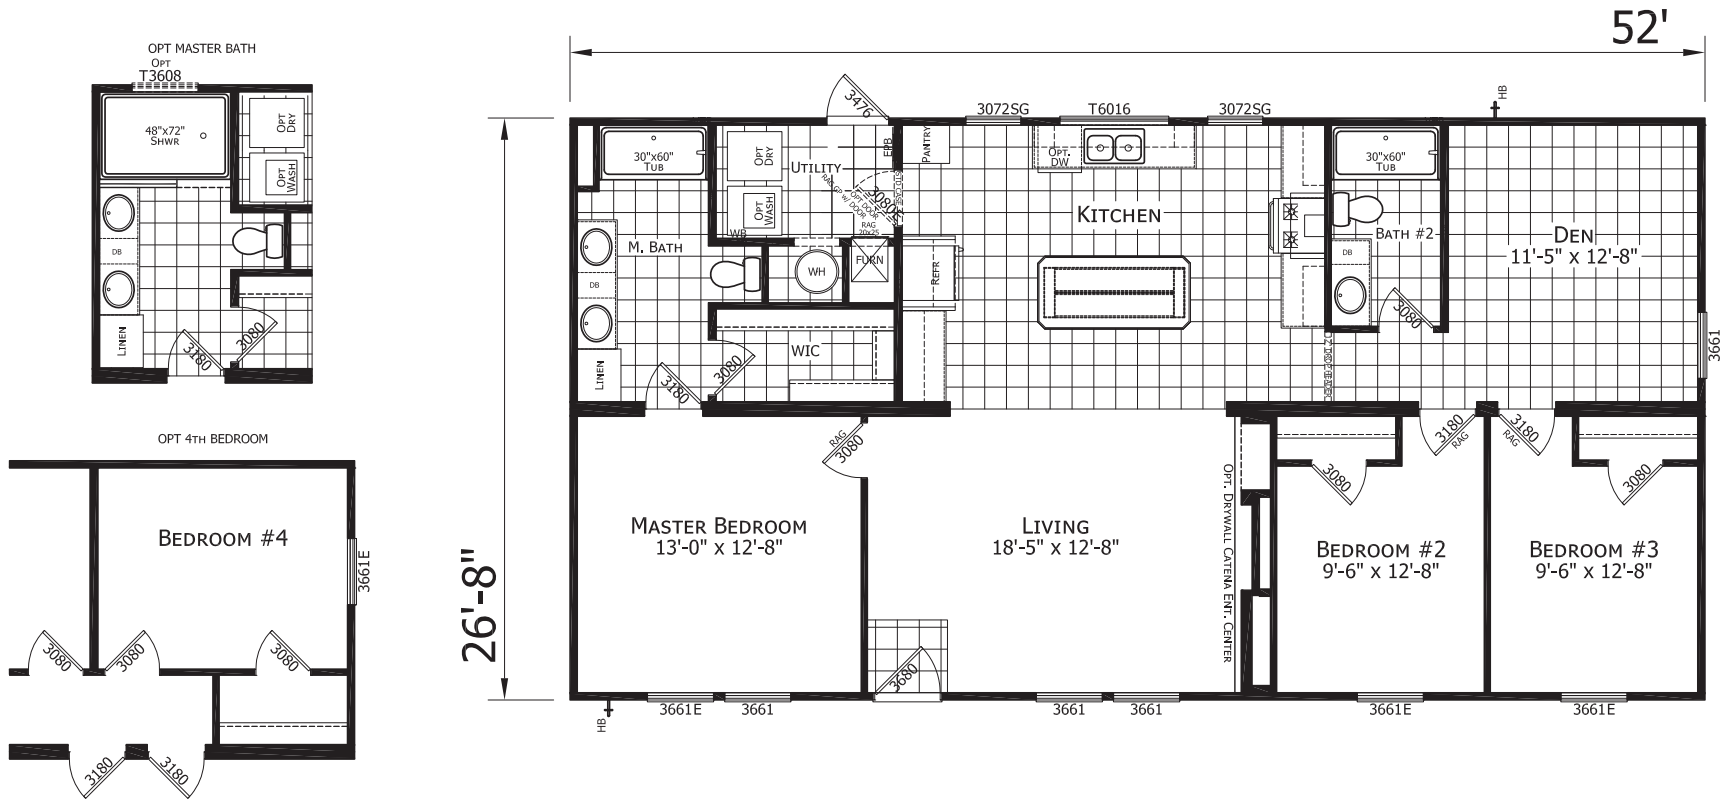

Vale

Dutch Elite Series

1,386 SQ. FT. (Approximate) 3 Bedroom, 2 Bath

Last Updated: 10-7-22

FACTORY SELECT HOMES
 1480 Northside Drive
 Statesville, NC 28625

FactorySelectHomeCenter.com | 1-800-965-6842

IMPORTANT: Alta Cima Corp reserves the right to modify, cancel or substitute products or features of this event at any time without prior notice or obligation. Pictures and other promotional materials are representative and may depict or contain floor plans, square footages, elevations, options, upgrades, extra design features, decorations, floor coverings, specialty light fixtures, custom paint and wall coverings, window treatments, landscaping, sound and alarm systems, furnishings, appliances, and other designer/decorator features and amenities that are not included as part of the home and/or may not be available at all locations. Home, pricing and community information is subject to change, and homes to prior sale, at any time without notice or obligation. ©2020 Alta Cima Corp. All rights reserved.