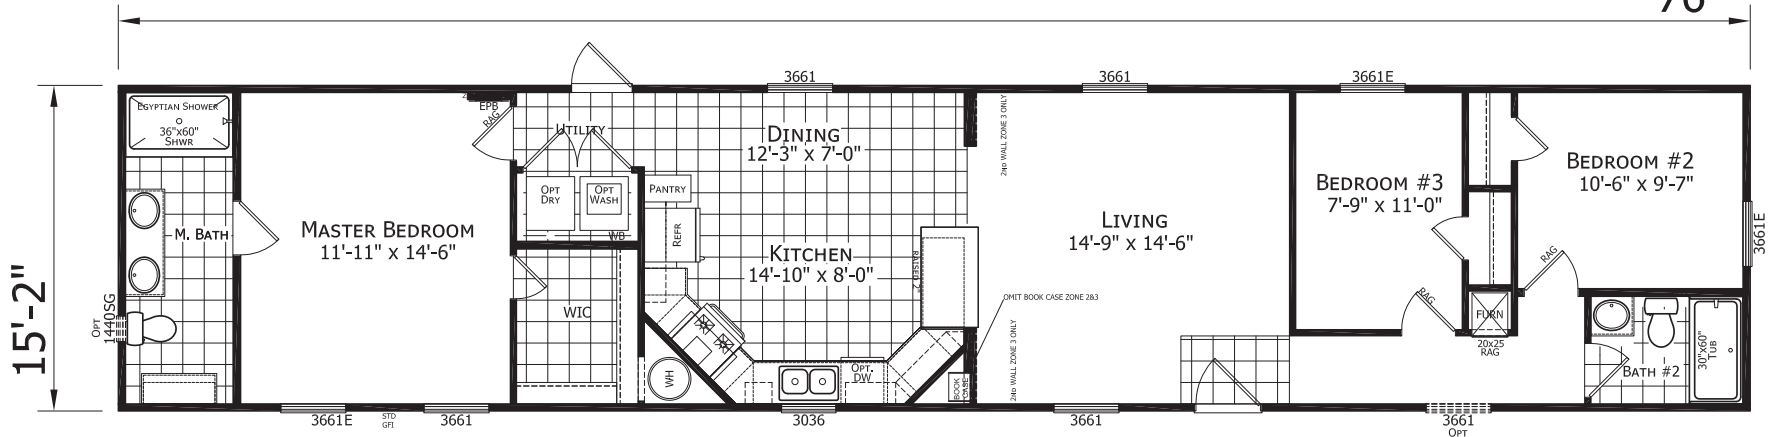

Unionville

Dutch Elite Series

1,153 SQ. FT. (Approximate) 3 Bedroom, 2 Bath

Last Updated: 1-12-23

OPT GLAMOUR BATH

OPT 2 BEDROOM

76'

FACTORY SELECT HOMES