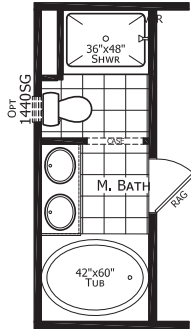

Unionville

Dutch Elite Series

1,153 SQ. FT. (Approximate) 3 Bedroom, 2 Bath

Last Updated: 1-12-23

OPT GLAMOUR BATH

OPT 2 BEDROOM

76'

FACTORY SELECT HOMES