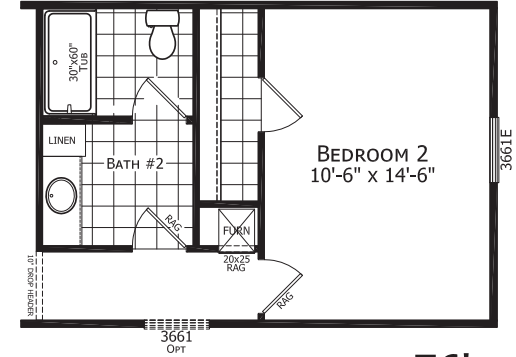

Unionville

Dutch Elite Series

1,153 SQ. FT. (Approximate) 3 Bedroom, 2 Bath

Last Updated: 1-12-23

OPT GLAMOUR BATH

OPT 2 BEDROOM

76'

FACTORY SELECT HOMES