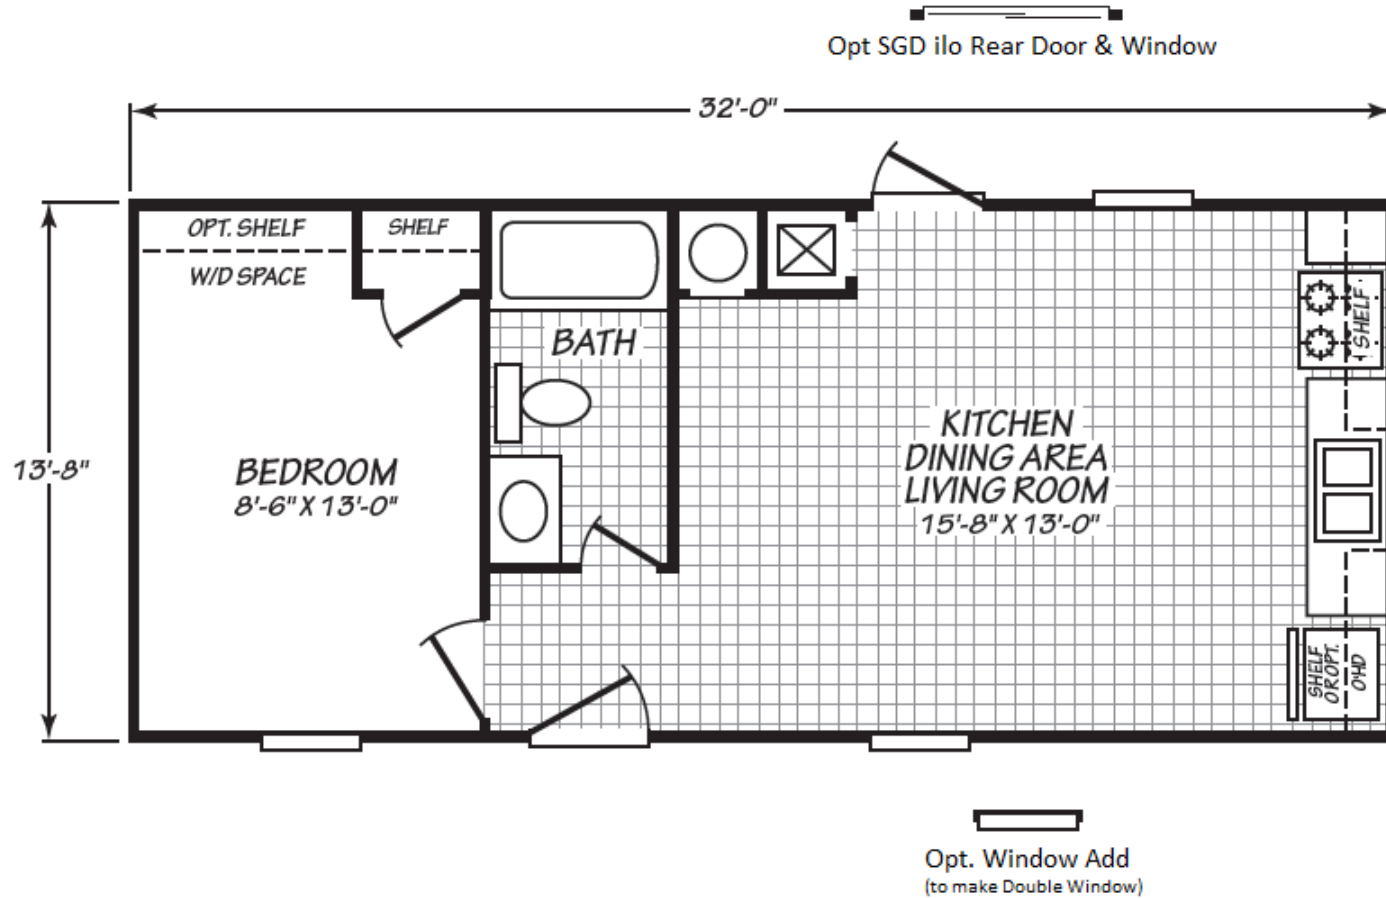

# Thrifty 1

Expo Elite Series

437 SQ. FT. (Approximate) 1 Bedroom, 1 Bath

Last Updated: 3-9-22

**FACTORY SELECT HOMES**  
1480 Northside Drive  
Statesville, NC 28625

\*Special Value Home, Limit 1 per Customer