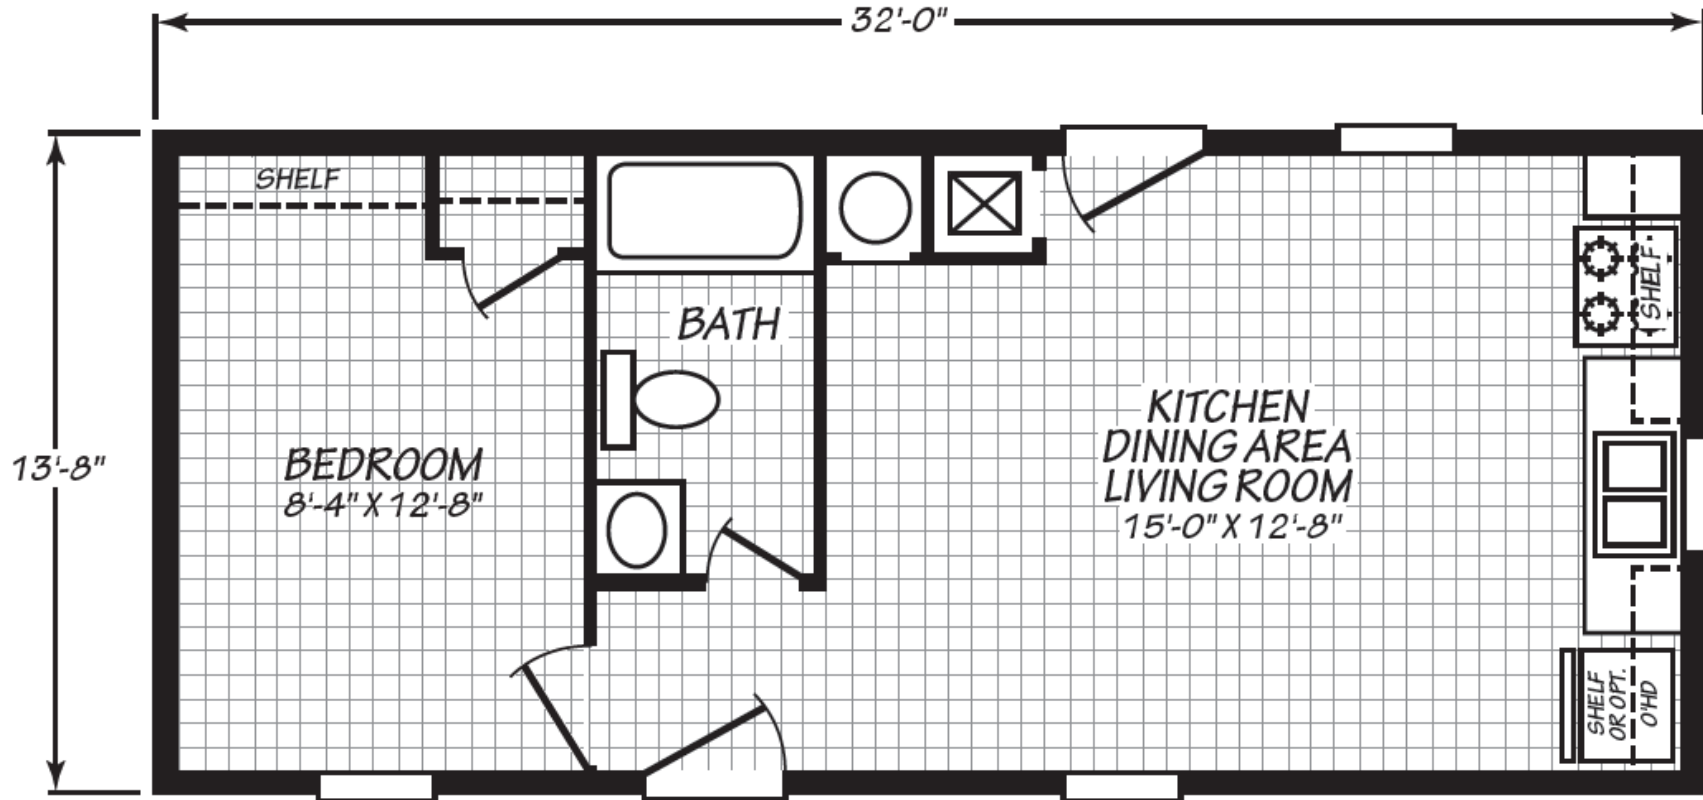

# Thrifty

Expo Elite Series

437 SQ. FT. (Approximate) 1 Bedroom, 1 Bath

Last Updated: 6-13-24

\*Special Value Home, Limit 1 per Customer