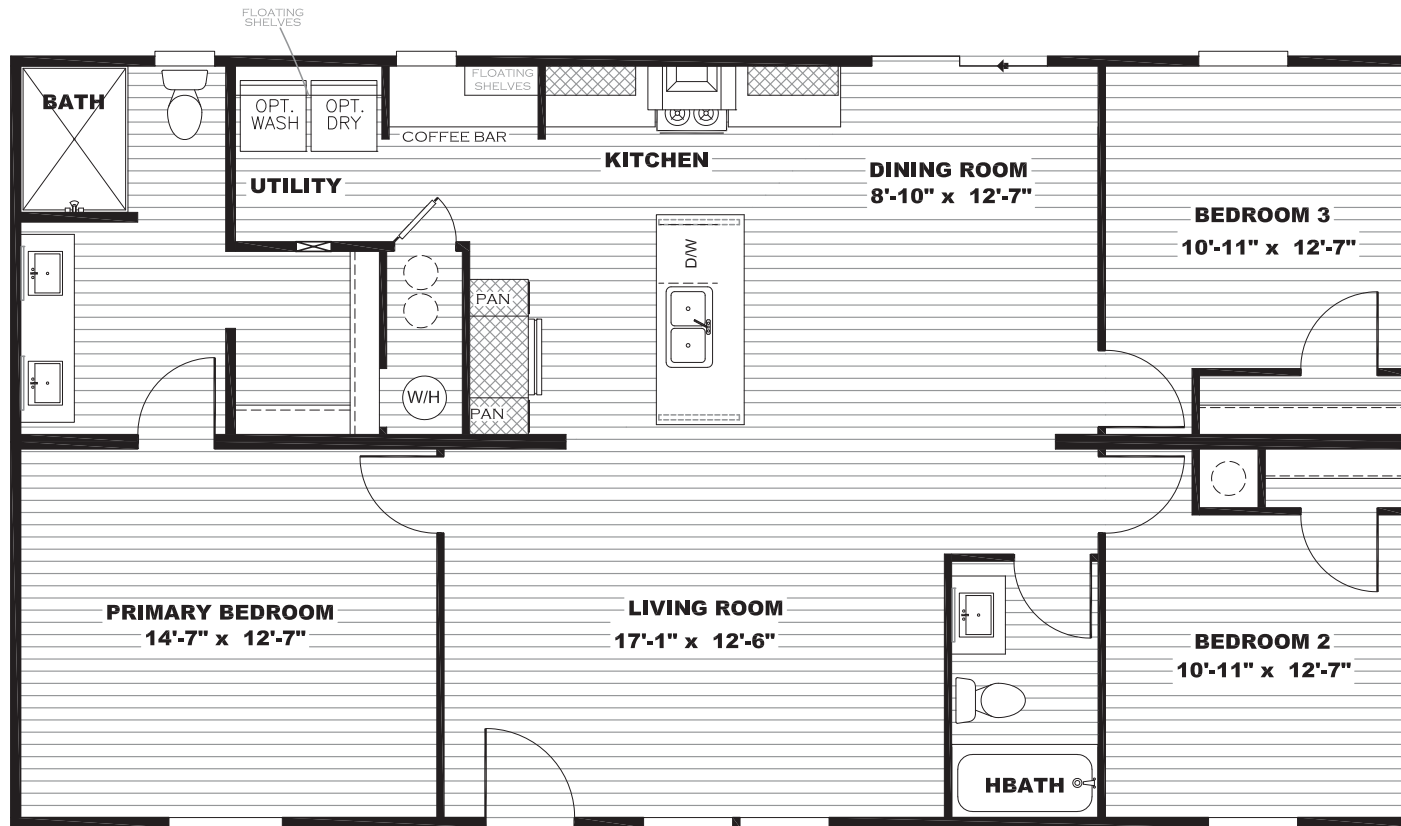

Thayer

Epic Series

1,264 SQ. FT. (Approximate) 3 Bedroom, 2 Bath

Last Updated: 9-29-22

FACTORY SELECT HOMES

1480 Northside Drive
Statesville, NC 28625

FactorySelectHomeCenter.com | 1-800-965-6842

IMPORTANT: Alta Cima Corp reserves the right to modify, cancel or substitute products or features of this event at any time without prior notice or obligation. Pictures and other promotional materials are representative and may depict or contain floor plans, square footages, elevations, options, upgrades, extra design features, decorations, floor coverings, specialty light fixtures, custom paint and wall coverings, window treatments, landscaping, sound and alarm systems, furnishings, appliances, and other designer/decorator features and amenities that are not included as part of the home and/or may not be available at all locations. Home, pricing and community information is subject to change, and homes to prior sale, at any time without notice or obligation. ©2020 Alta Cima Corp. All rights reserved.