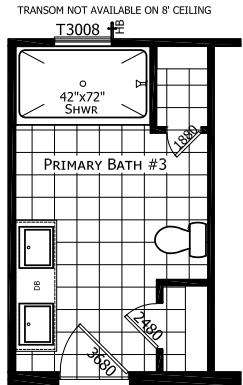

Tenney

Ironclad Collection

1,699 SQ. FT. (Approximate) 3 Bedroom, 2 Bath

Last Updated: 2-6-23

FACTORY SELECT HOMES
1480 Northside Drive
Statesville, NC 28625

FactorySelectHomeCenter.com | 1-800-965-6842

IMPORTANT: Alta Cima Corp reserves the right to modify, cancel or substitute products or features of this event at any time without prior notice or obligation. Pictures and other promotional materials are representative and may depict or contain floor plans, square footages, elevations, options, upgrades, extra design features, decorations, floor coverings, specialty light fixtures, custom paint and wall coverings, window treatments, landscaping, sound and alarm systems, furnishings, appliances, and other designer/decorator features and amenities that are not included as part of the home and/or may not be available at all locations. Home, pricing and community information is subject to change, and homes to prior sale, at any time without notice or obligation. ©2020 Alta Cima Corp. All rights reserved.