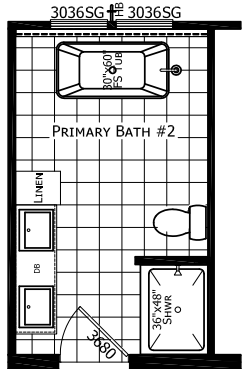

Tenney

Ironclad Collection

1,699 SQ. FT. (Approximate) 3 Bedroom, 2 Bath

Last Updated: 2-6-23

FACTORY SELECT HOMES
1480 Northside Drive
Statesville, NC 28625

FactorySelectHomeCenter.com | 1-800-965-6842

IMPORTANT: Alta Cima Corp reserves the right to modify, cancel or substitute products or features of this event at any time without prior notice or obligation. Pictures and other promotional materials are representative and may depict or contain floor plans, square footages, elevations, options, upgrades, extra design features, decorations, floor coverings, specialty light fixtures, custom paint and wall coverings, window treatments, landscaping, sound and alarm systems, furnishings, appliances, and other designer/decorator features and amenities that are not included as part of the home and/or may not be available at all locations. Home, pricing and community information is subject to change, and homes to prior sale, at any time without notice or obligation. ©2020 Alta Cima Corp. All rights reserved.