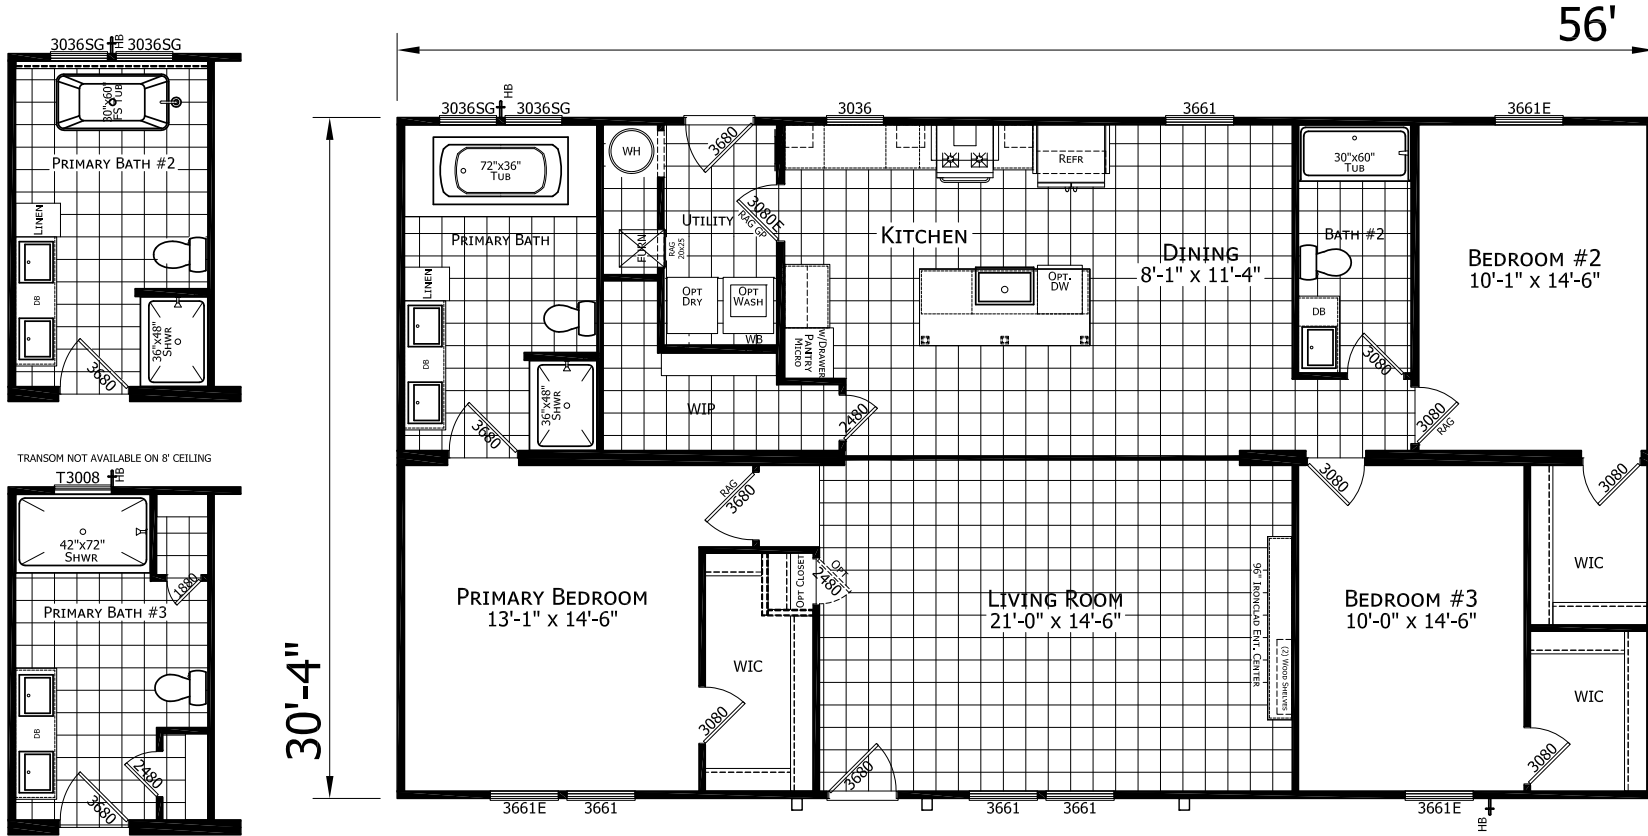

Tenney

Ironclad Collection

1,699 SQ. FT. (Approximate) 3 Bedroom, 2 Bath

Last Updated: 2-6-23

FACTORY SELECT HOMES
1480 Northside Drive
Statesville, NC 28625

FactorySelectHomeCenter.com | 1-800-965-6842

IMPORTANT: Alta Cima Corp reserves the right to modify, cancel or substitute products or features of this event at any time without prior notice or obligation. Pictures and other promotional materials are representative and may depict or contain floor plans, square footages, elevations, options, upgrades, extra design features, decorations, floor coverings, specialty light fixtures, custom paint and wall coverings, window treatments, landscaping, sound and alarm systems, furnishings, appliances, and other designer/decorator features and amenities that are not included as part of the home and/or may not be available at all locations. Home, pricing and community information is subject to change, and homes to prior sale, at any time without notice or obligation. ©2020 Alta Cima Corp. All rights reserved.