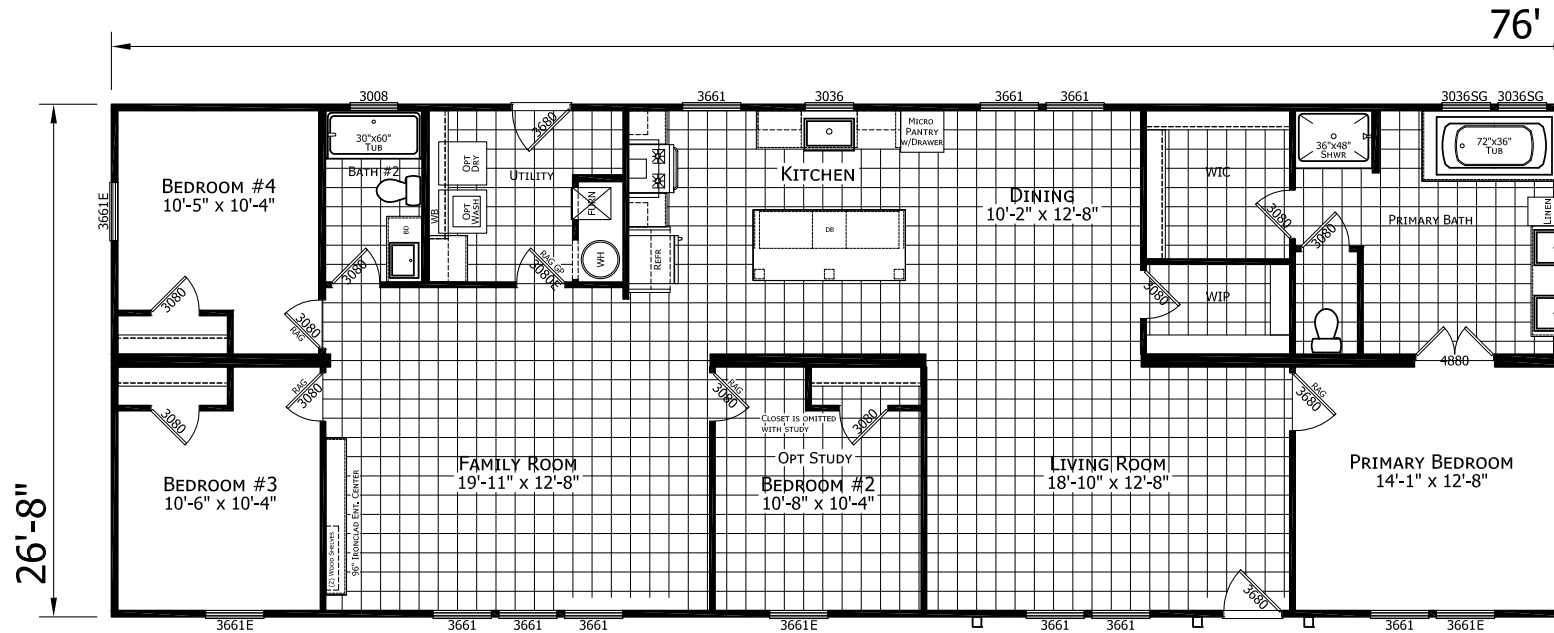

# Teakwood

Ironclad Collection

2,026 SQ. FT. (Approximate) 4 Bedroom, 2 Bath

Last Updated: 2-6-23

**FACTORY SELECT HOMES**  
1480 Northside Drive  
Statesville, NC 28625

**FactorySelectHomeCenter.com | 1-800-965-6842**