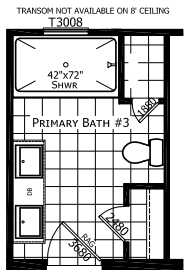

Teaberry

Ironclad Collection

1,813 SQ. FT. (Approximate) 3 Bedroom, 2 Bath

Last Updated: 2-6-23

FACTORY SELECT HOMES
1480 Northside Drive
Statesville, NC 28625

FactorySelectHomeCenter.com | 1-800-965-6842

IMPORTANT: Alta Cima Corp reserves the right to modify, cancel or substitute products or features of this event at any time without prior notice or obligation. Pictures and other promotional materials are representative and may depict or contain floor plans, square footages, elevations, options, upgrades, extra design features, decorations, floor coverings, specialty light fixtures, custom paint and wall coverings, window treatments, landscaping, sound and alarm systems, furnishings, appliances, and other designer/decorator features and amenities that are not included as part of the home and/or may not be available at all locations. Home, pricing and community information is subject to change, and homes to prior sale, at any time without notice or obligation. ©2020 Alta Cima Corp. All rights reserved.