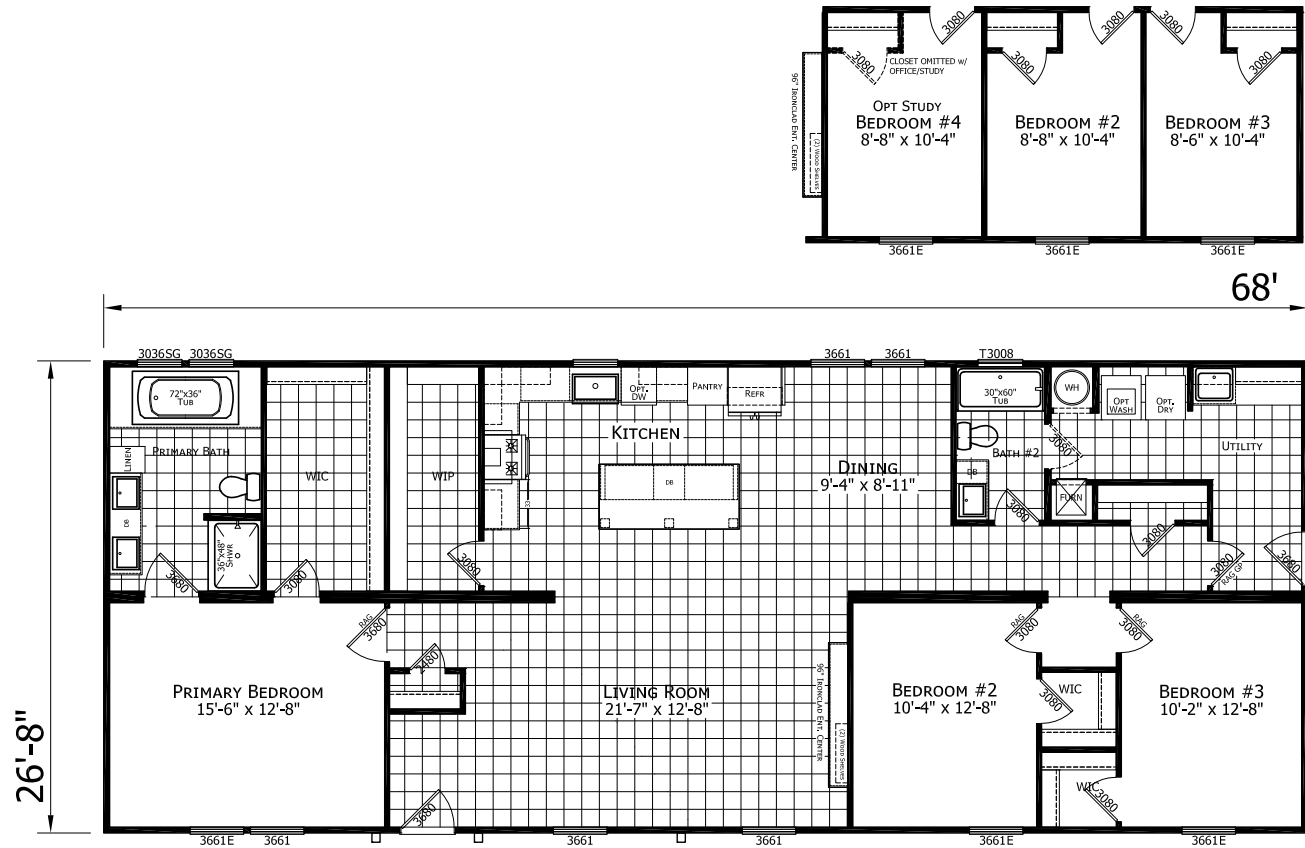

Teaberry

Ironclad Collection

1,813 SQ. FT. (Approximate) 3 Bedroom, 2 Bath

Last Updated: 2-6-23

FACTORY SELECT HOMES
1480 Northside Drive
Statesville, NC 28625

FactorySelectHomeCenter.com | 1-800-965-6842

IMPORTANT: Alta Cima Corp reserves the right to modify, cancel or substitute products or features of this event at any time without prior notice or obligation. Pictures and other promotional materials are representative and may depict or contain floor plans, square footages, elevations, options, upgrades, extra design features, decorations, floor coverings, specialty light fixtures, custom paint and wall coverings, window treatments, landscaping, sound and alarm systems, furnishings, appliances, and other designer/decorator features and amenities that are not included as part of the home and/or may not be available at all locations. Home, pricing and community information is subject to change, and homes to prior sale, at any time without notice or obligation. ©2020 Alta Cima Corp. All rights reserved.