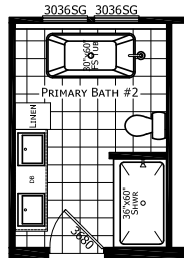

Teaberry

Ironclad Collection

1,813 SQ. FT. (Approximate) 3 Bedroom, 2 Bath

Last Updated: 2-6-23

FACTORY SELECT HOMES
1480 Northside Drive
Statesville, NC 28625

FactorySelectHomeCenter.com | 1-800-965-6842

IMPORTANT: Alta Cima Corp reserves the right to modify, cancel or substitute products or features of this event at any time without prior notice or obligation. Pictures and other promotional materials are representative and may depict or contain floor plans, square footages, elevations, options, upgrades, extra design features, decorations, floor coverings, specialty light fixtures, custom paint and wall coverings, window treatments, landscaping, sound and alarm systems, furnishings, appliances, and other designer/decorator features and amenities that are not included as part of the home and/or may not be available at all locations. Home, pricing and community information is subject to change, and homes to prior sale, at any time without notice or obligation. ©2020 Alta Cima Corp. All rights reserved.