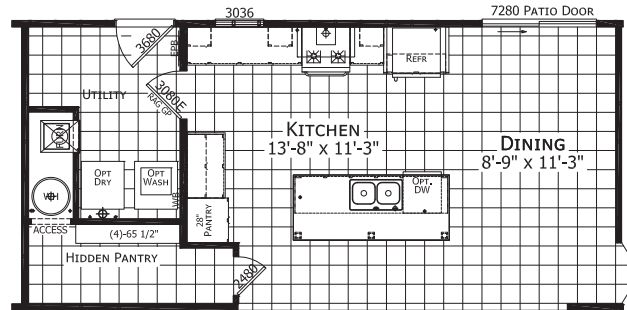

Swinton

Dutch Elite Series

1,699 SQ. FT. (Approximate) 3 Bedroom, 2 Bath

Last Updated: 10-7-22

OPTION MASTER BATH #3

OPTION MASTER BATH #2

OPT KITCHEN w/ PANTRY

FACTORY SELECT HOMES
1480 Northside Drive
Statesville, NC 28625