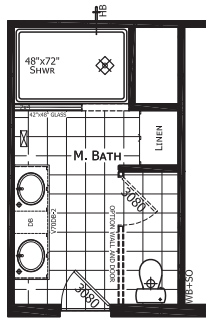

Swinton

Dutch Elite Series

1,699 SQ. FT. (Approximate) 3 Bedroom, 2 Bath

Last Updated: 10-7-22

OPTION MASTER BATH #3

OPTION MASTER BATH #2

OPT KITCHEN w/ PANTRY

FACTORY SELECT HOMES
1480 Northside Drive
Statesville, NC 28625