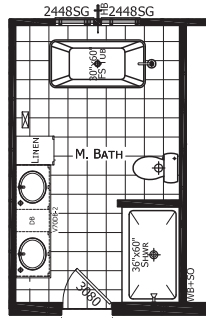

Swinton

Dutch Elite Series

1,699 SQ. FT. (Approximate) 3 Bedroom, 2 Bath

Last Updated: 10-7-22

OPTION MASTER BATH #3

OPTION MASTER BATH #2

OPT KITCHEN w/ PANTRY

FACTORY SELECT HOMES
1480 Northside Drive
Statesville, NC 28625