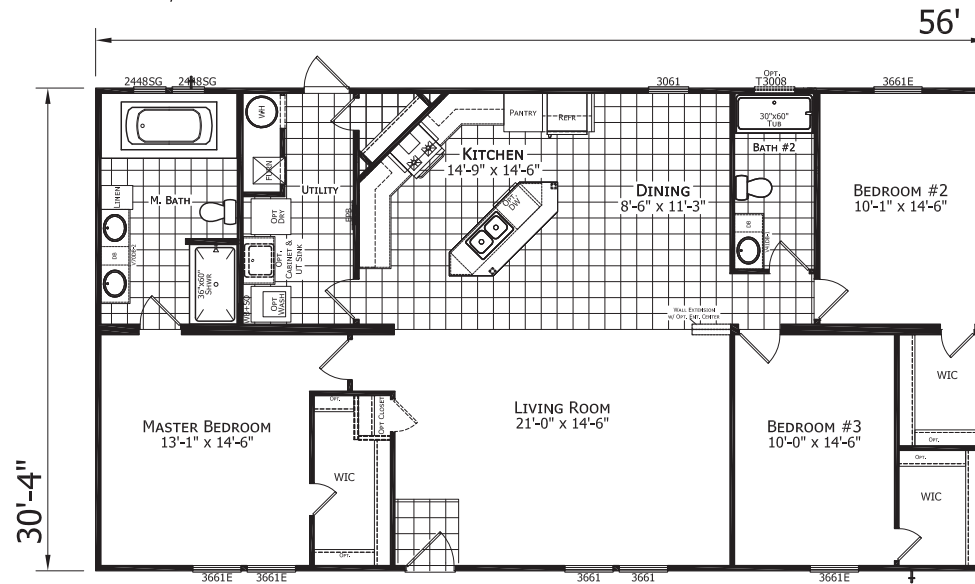

Swinton

Dutch Elite Series

1,699 SQ. FT. (Approximate) 3 Bedroom, 2 Bath

Last Updated: 10-7-22

OPTION MASTER BATH #3

OPTION MASTER BATH #2

OPT KITCHEN w/ PANTRY

FACTORY SELECT HOMES
1480 Northside Drive
Statesville, NC 28625