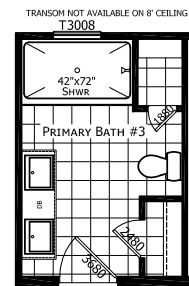

Startex

Ironclad Collection

1,706 SQ. FT. (Approximate) 4 Bedroom, 2 Bath

Last Updated: 2-6-23

FACTORY SELECT HOMES
1480 Northside Drive
Statesville, NC 28625

FactorySelectHomeCenter.com | 1-800-965-6842

IMPORTANT: Alta Cima Corp reserves the right to modify, cancel or substitute products or features of this event at any time without prior notice or obligation. Pictures and other promotional materials are representative and may depict or contain floor plans, square footages, elevations, options, upgrades, extra design features, decorations, floor coverings, specialty light fixtures, custom paint and wall coverings, window treatments, landscaping, sound and alarm systems, furnishings, appliances, and other designer/decorator features and amenities that are not included as part of the home and/or may not be available at all locations. Home, pricing and community information is subject to change, and homes to prior sale, at any time without notice or obligation. ©2020 Alta Cima Corp. All rights reserved.