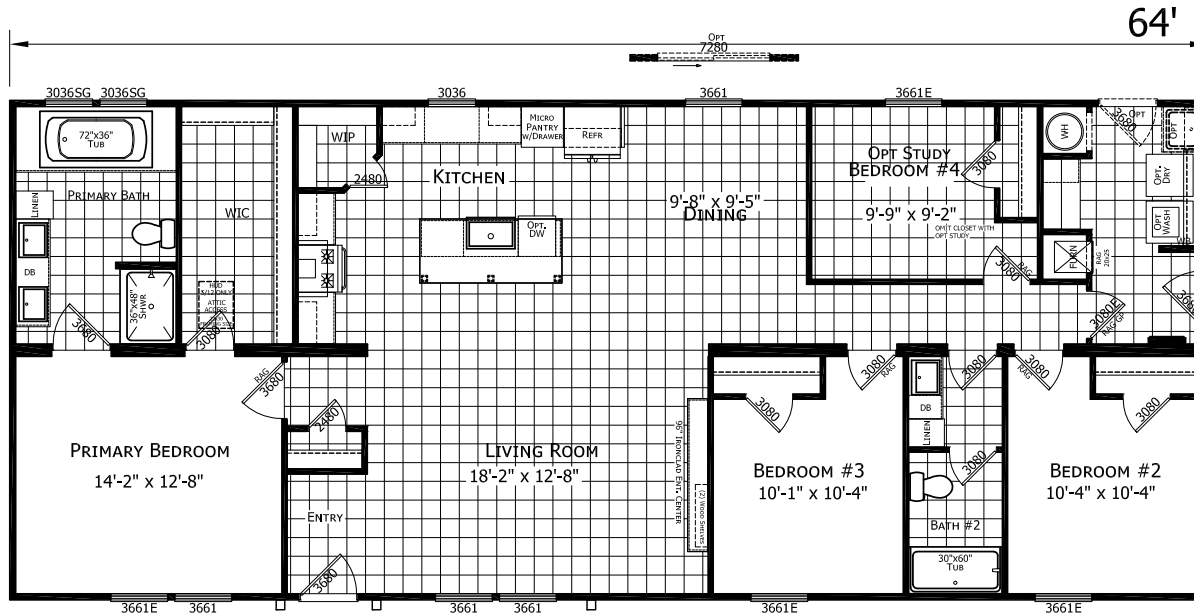

Startex

Ironclad Collection

1,706 SQ. FT. (Approximate) 4 Bedroom, 2 Bath

Last Updated: 2-6-23

FACTORY SELECT HOMES
1480 Northside Drive
Statesville, NC 28625

FactorySelectHomeCenter.com | 1-800-965-6842

IMPORTANT: Alta Cima Corp reserves the right to modify, cancel or substitute products or features of this event at any time without prior notice or obligation. Pictures and other promotional materials are representative and may depict or contain floor plans, square footages, elevations, options, upgrades, extra design features, decorations, floor coverings, specialty light fixtures, custom paint and wall coverings, window treatments, landscaping, sound and alarm systems, furnishings, appliances, and other designer/decorator features and amenities that are not included as part of the home and/or may not be available at all locations. Home, pricing and community information is subject to change, and homes to prior sale, at any time without notice or obligation. ©2020 Alta Cima Corp. All rights reserved.