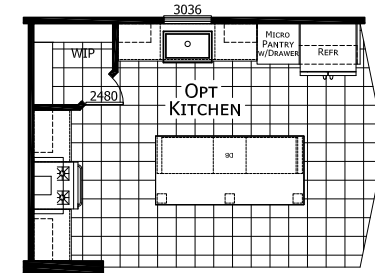

Startex

Ironclad Collection

1,706 SQ. FT. (Approximate) 4 Bedroom, 2 Bath

Last Updated: 2-6-23

FACTORY SELECT HOMES
1480 Northside Drive
Statesville, NC 28625

FactorySelectHomeCenter.com | 1-800-965-6842

IMPORTANT: Alta Cima Corp reserves the right to modify, cancel or substitute products or features of this event at any time without prior notice or obligation. Pictures and other promotional materials are representative and may depict or contain floor plans, square footages, elevations, options, upgrades, extra design features, decorations, floor coverings, specialty light fixtures, custom paint and wall coverings, window treatments, landscaping, sound and alarm systems, furnishings, appliances, and other designer/decorator features and amenities that are not included as part of the home and/or may not be available at all locations. Home, pricing and community information is subject to change, and homes to prior sale, at any time without notice or obligation. ©2020 Alta Cima Corp. All rights reserved.