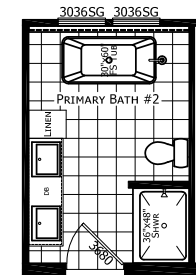

Startex

Ironclad Collection

1,706 SQ. FT. (Approximate) 4 Bedroom, 2 Bath

Last Updated: 2-6-23

FACTORY SELECT HOMES
1480 Northside Drive
Statesville, NC 28625

FactorySelectHomeCenter.com | 1-800-965-6842

IMPORTANT: Alta Cima Corp reserves the right to modify, cancel or substitute products or features of this event at any time without prior notice or obligation. Pictures and other promotional materials are representative and may depict or contain floor plans, square footages, elevations, options, upgrades, extra design features, decorations, floor coverings, specialty light fixtures, custom paint and wall coverings, window treatments, landscaping, sound and alarm systems, furnishings, appliances, and other designer/decorator features and amenities that are not included as part of the home and/or may not be available at all locations. Home, pricing and community information is subject to change, and homes to prior sale, at any time without notice or obligation. ©2020 Alta Cima Corp. All rights reserved.