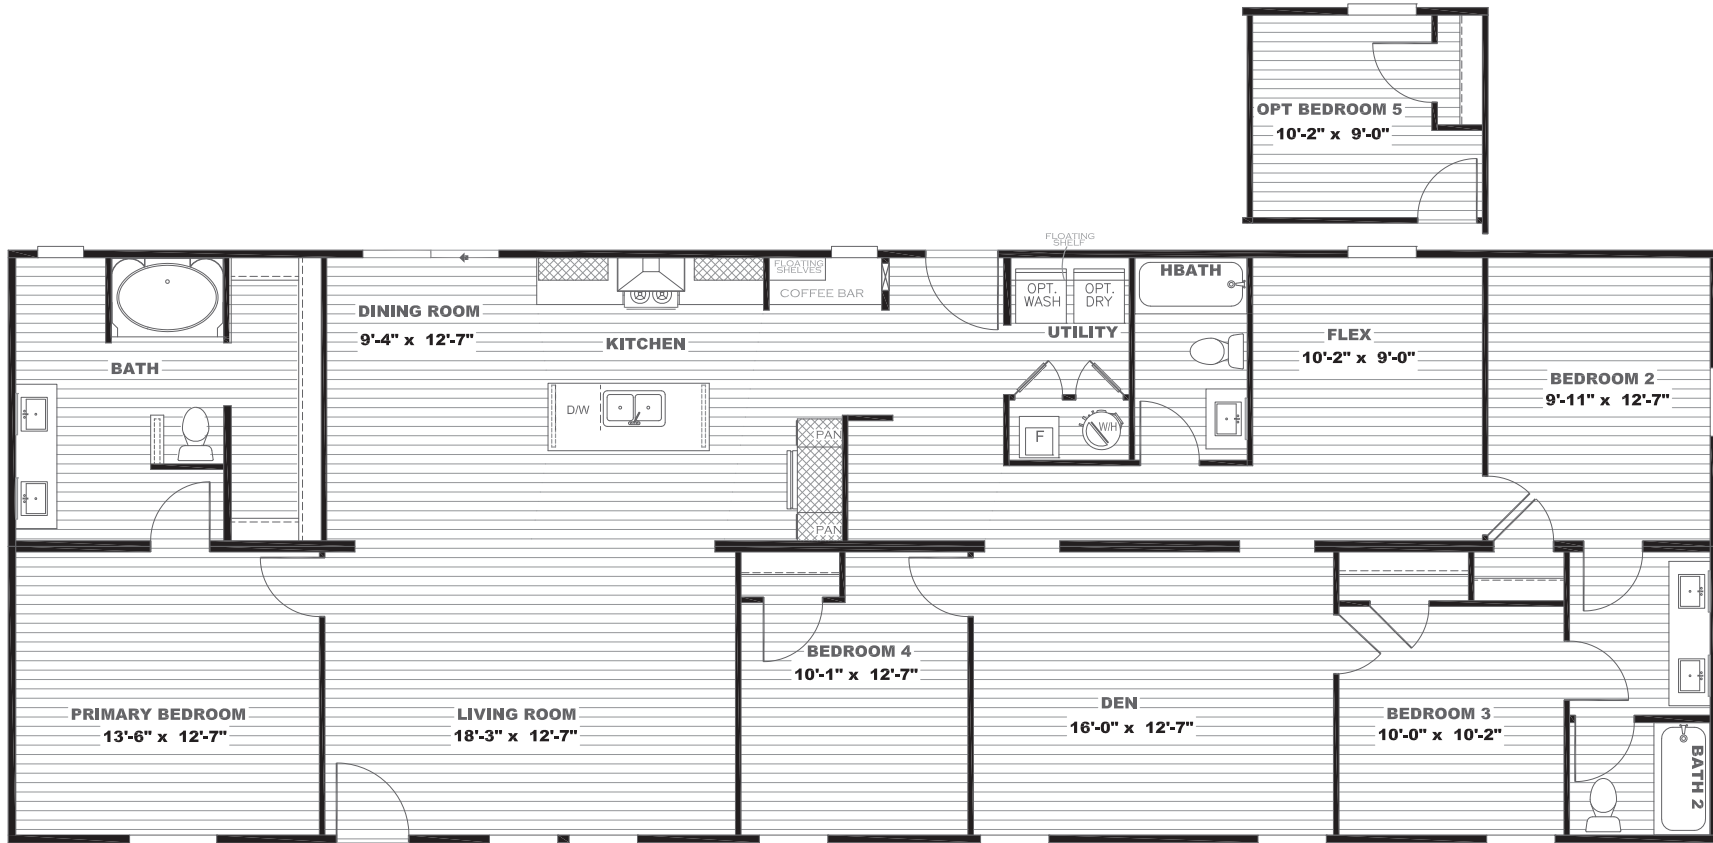

Sharpin

Epic Experience Series

2,001 SQ. FT. (Approximate) 4 Bedroom, 3 Bath

Last Updated: 7-19-23

FACTORY SELECT HOMES
 1480 Northside Drive
 Statesville, NC 28625

FactorySelectHomeCenter.com | 1-800-965-6842