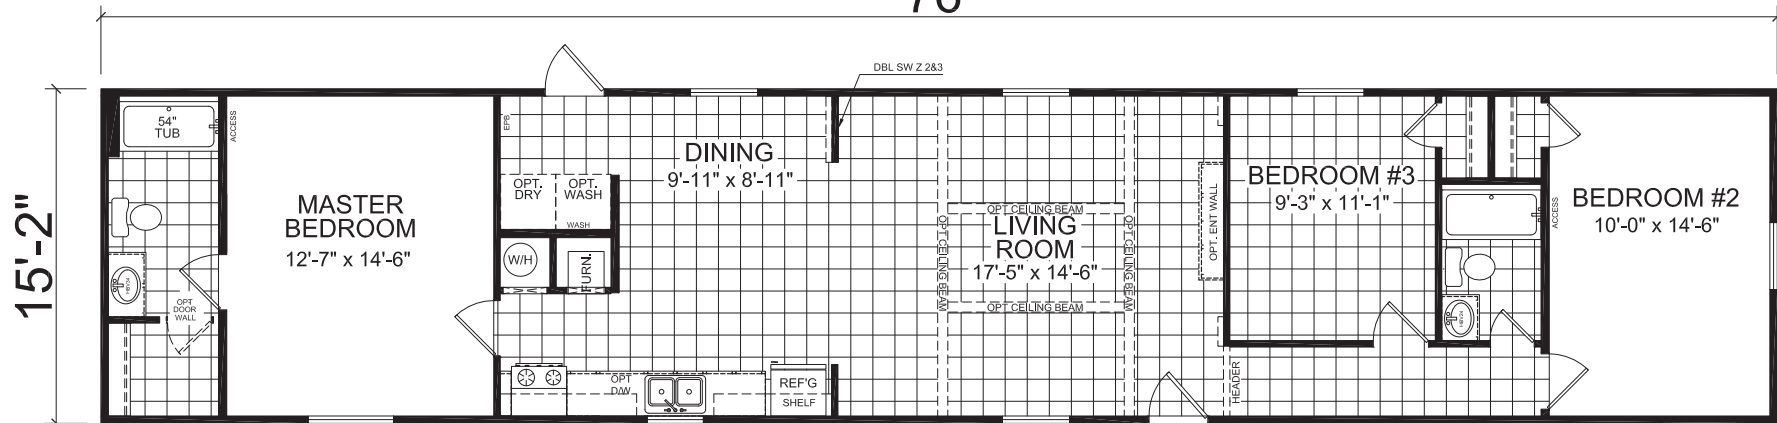

Selwyn

Dutch Elite Series

1,153 SQ. FT. (Approximate) 3 Bedroom, 2 Bath

Last Updated: 10-7-22

OPT MASTER BATH

76'

FACTORY SELECT HOMES
1480 Northside Drive
Statesville, NC 28625

FactorySelectHomeCenter.com | 1-800-965-6842