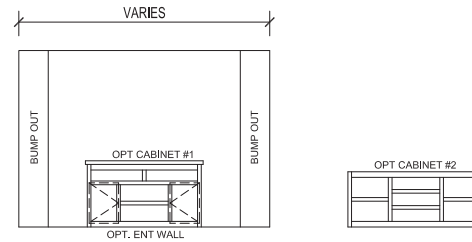

Selwyn

Dutch Elite Series

1,153 SQ. FT. (Approximate) 3 Bedroom, 2 Bath

Last Updated: 10-7-22

OPT MASTER BATH

76'

FACTORY SELECT HOMES
1480 Northside Drive
Statesville, NC 28625

FactorySelectHomeCenter.com | 1-800-965-6842