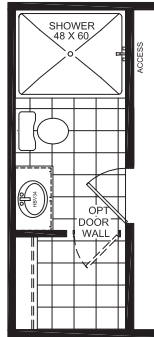

Selwyn

Dutch Elite Series

1,153 SQ. FT. (Approximate) 3 Bedroom, 2 Bath

Last Updated: 10-7-22

OPT MASTER BATH

76'

FACTORY SELECT HOMES
1480 Northside Drive
Statesville, NC 28625

FactorySelectHomeCenter.com | 1-800-965-6842