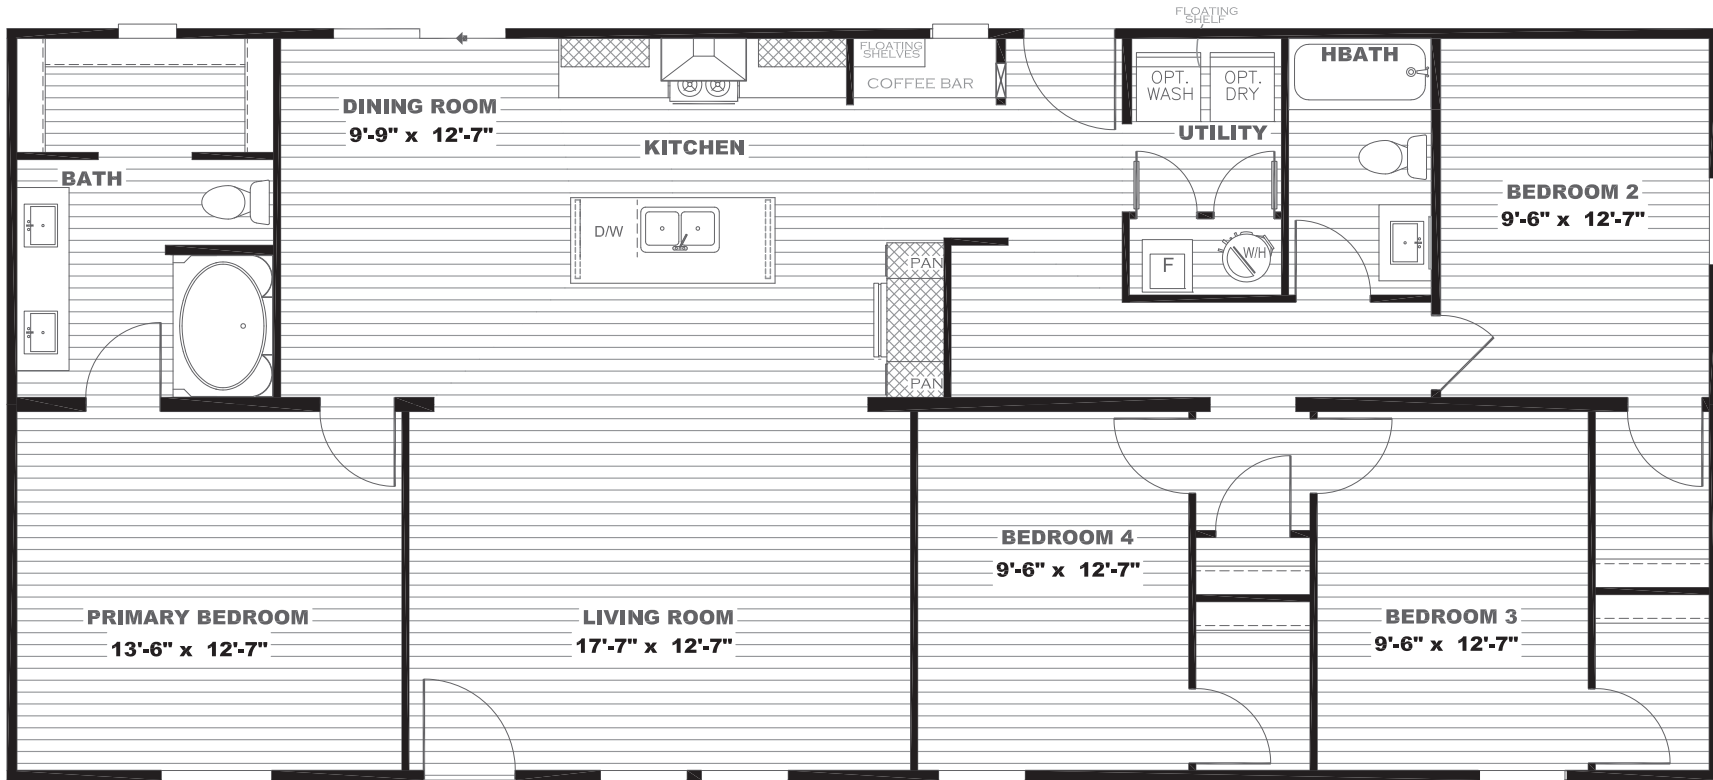

Scardino

Epic Experience Series

1,580 SQ. FT. (Approximate) 4 Bedroom, 2 Bath

Last Updated: 7-19-23

FACTORY SELECT HOMES

1480 Northside Drive
Statesville, NC 28625

FactorySelectHomeCenter.com | 1-800-965-6842