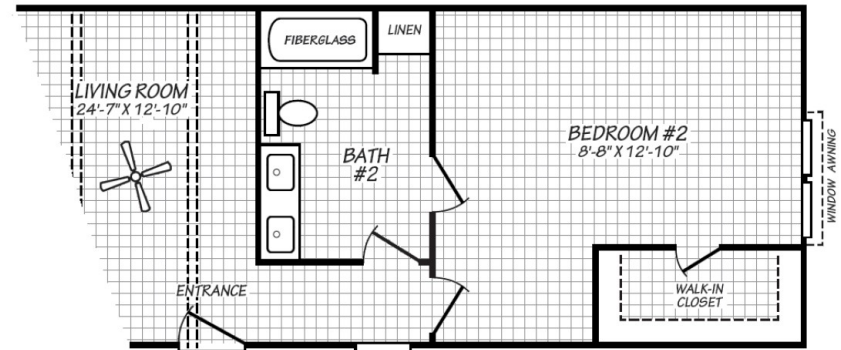

Rosman

Blue Ridge Series

1,178 SQ. FT. (Approximate) 3 Bedroom, 2 Bath

Last Updated: 3-14-24

OPT. 2 BEDROOM PLAN

FACTORY SELECT HOMES
1480 Northside Drive
Statesville, NC 28625

FactorySelectHomeCenter.com | 1-800-965-6842