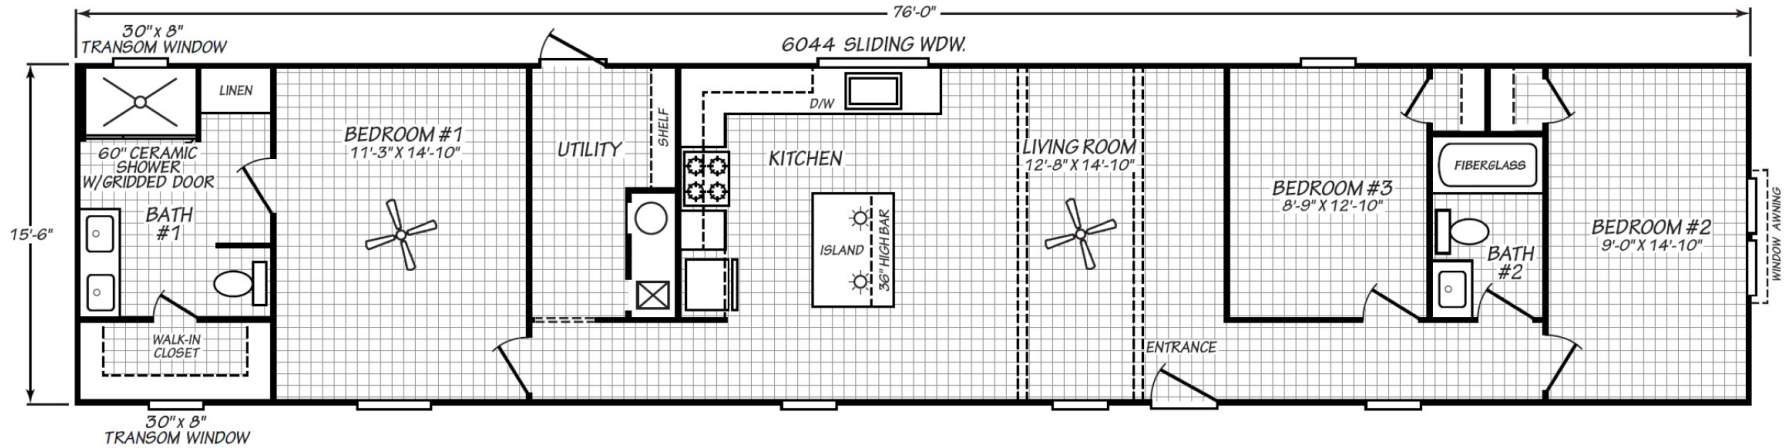

Rosman

Blue Ridge Series

1,178 SQ. FT. (Approximate) 3 Bedroom, 2 Bath

Last Updated: 3-14-24

OPT. 2 BEDROOM PLAN

FACTORY SELECT HOMES
1480 Northside Drive
Statesville, NC 28625

FactorySelectHomeCenter.com | 1-800-965-6842