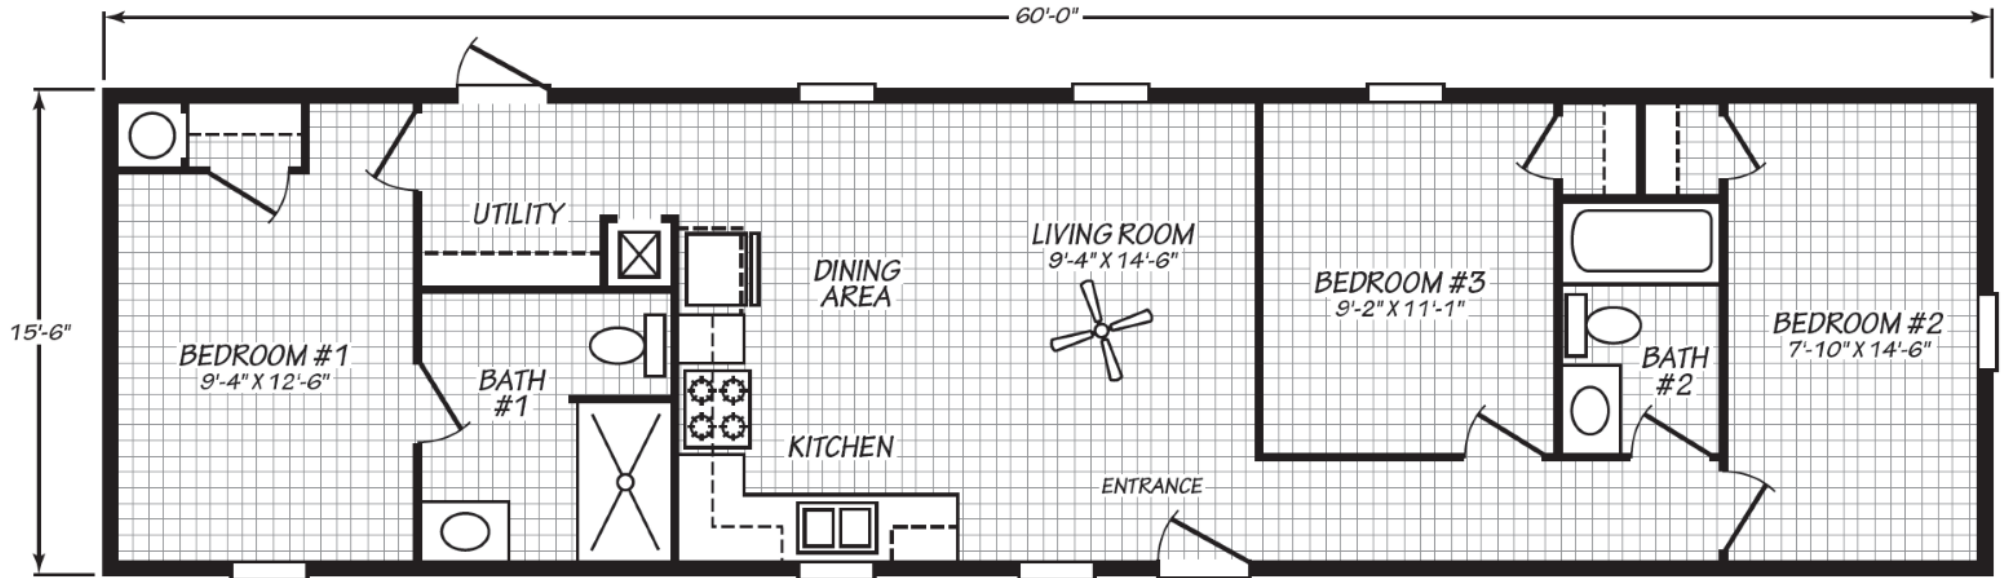

# Ridgeville

Blue Ridge Series

930 SQ. FT. (Approximate) 3 Bedroom, 2 Bath

Last Updated: 12-17-24

**FACTORY SELECT HOMES**  
1480 Northside Drive  
Statesville, NC 28625

**FactorySelectHomeCenter.com | 1-800-965-6842**