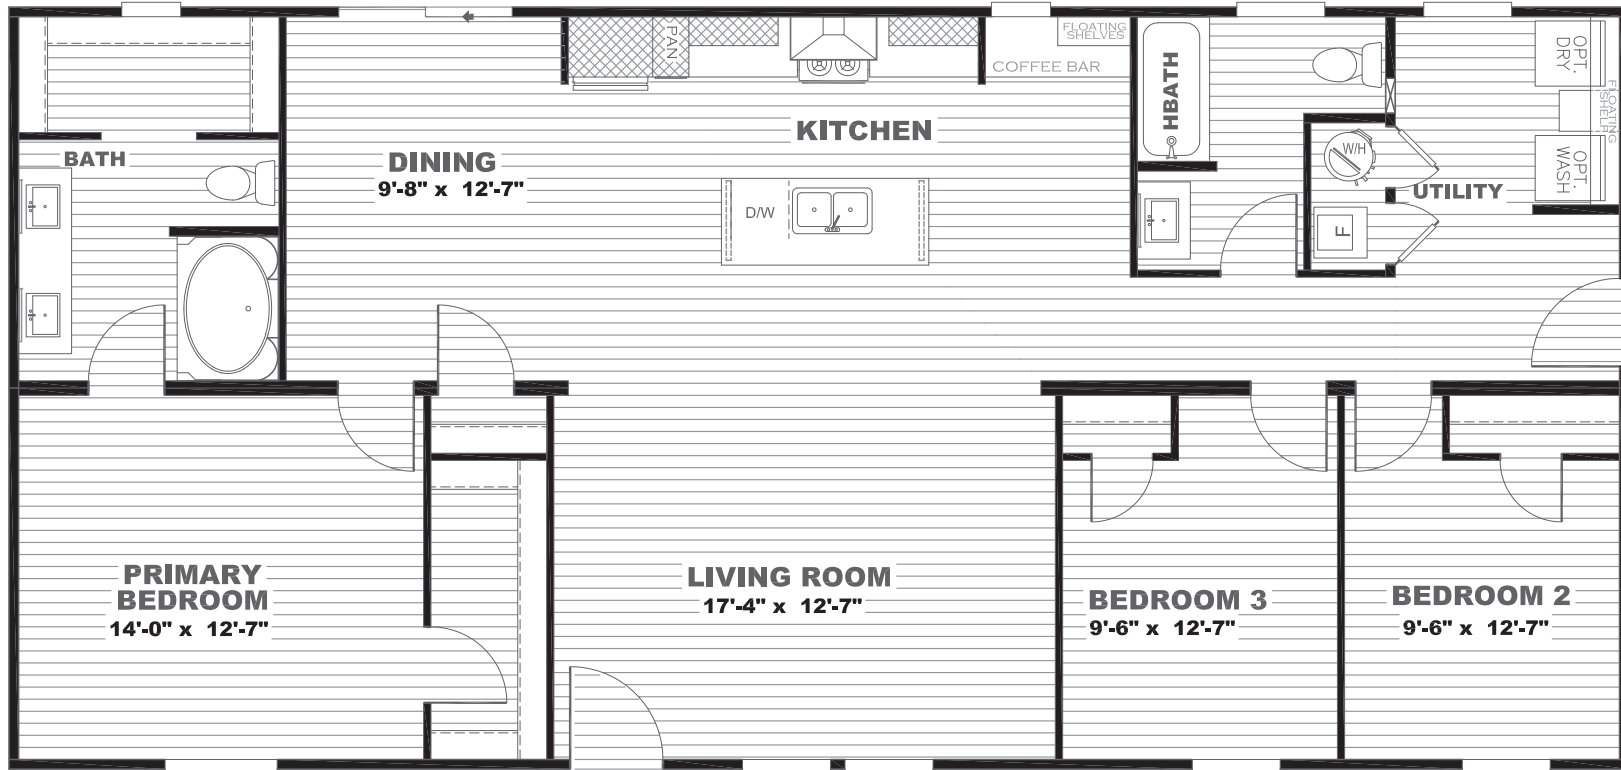

Rembert

Epic Experience Series

1,475 SQ. FT. (Approximate) 3 Bedroom, 2 Bath

Last Updated: 7-19-23

FACTORY SELECT HOMES

1480 Northside Drive
Statesville, NC 28625

FactorySelectHomeCenter.com | 1-800-965-6842