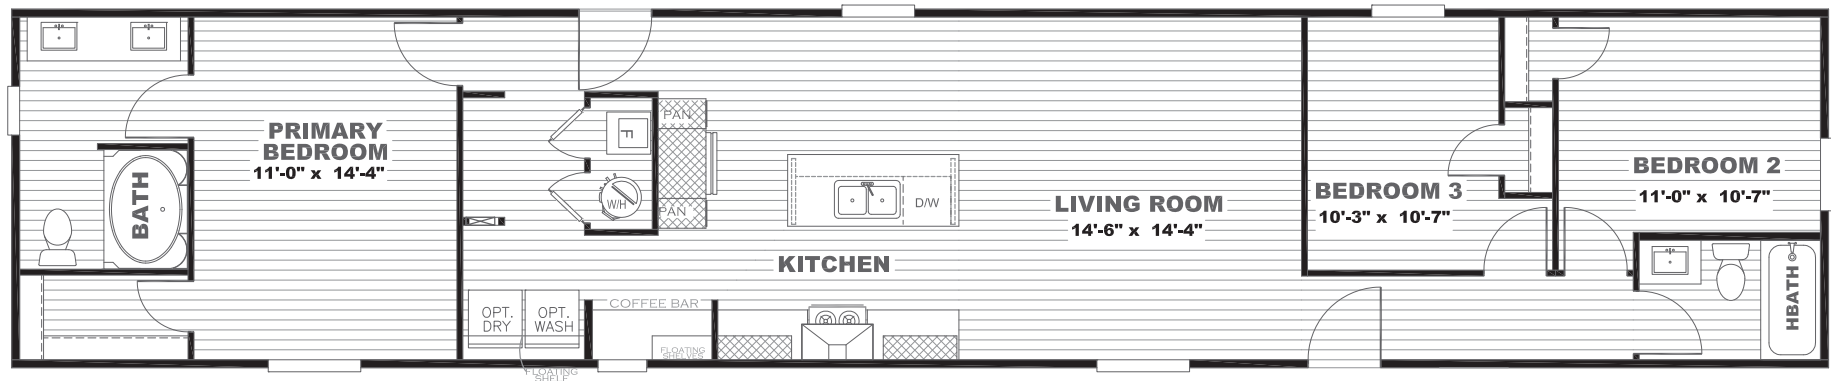

# Quinn

Epic Experience Series

1,140 SQ. FT. (Approximate) 3 Bedroom, 2 Bath

Last Updated: 7-19-23