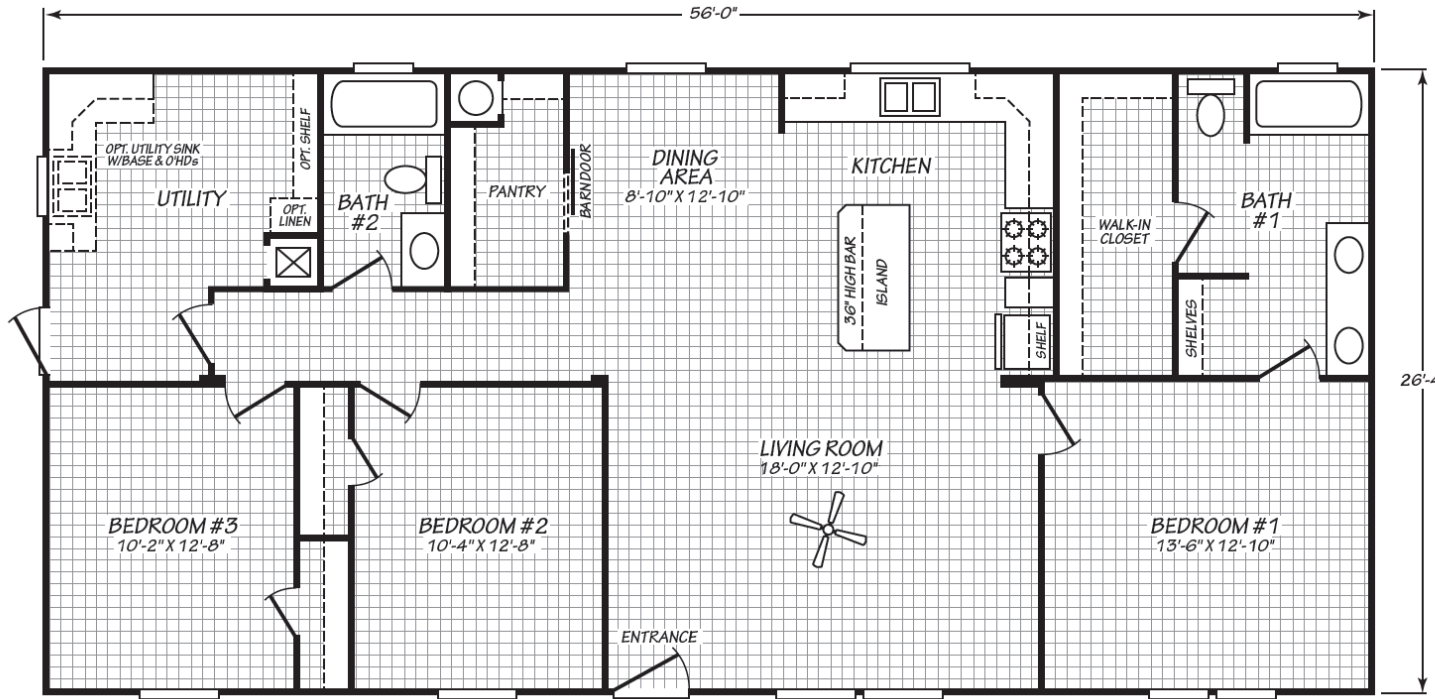

# Olar

Blue Ridge Series

1,474 SQ. FT. (Approximate) 3 Bedroom, 2 Bath

Last Updated: 12-20-22

OPT. GLAMOUR BATH

OPT. 72" TILE SHOWER

**FACTORY SELECT HOMES**  
1480 Northside Drive  
Statesville, NC 28625

**FactorySelectHomeCenter.com | 1-800-965-6842**