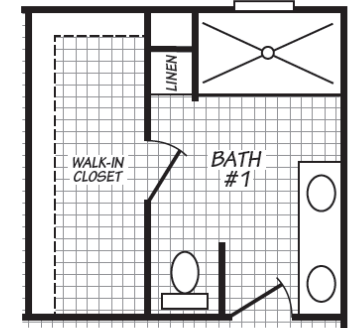

# Olar

Blue Ridge Series

1,474 SQ. FT. (Approximate) 3 Bedroom, 2 Bath

Last Updated: 12-20-22

OPT. GLAMOUR BATH

OPT. 72" TILE SHOWER

**FACTORY SELECT HOMES**  
1480 Northside Drive  
Statesville, NC 28625

**FactorySelectHomeCenter.com | 1-800-965-6842**