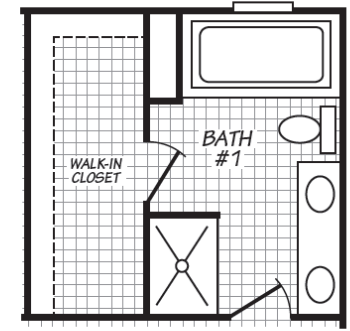

# Olar

Blue Ridge Series

1,474 SQ. FT. (Approximate) 3 Bedroom, 2 Bath

Last Updated: 12-20-22

OPT. GLAMOUR BATH

OPT. 72" TILE SHOWER

**FACTORY SELECT HOMES**  
1480 Northside Drive  
Statesville, NC 28625

**FactorySelectHomeCenter.com | 1-800-965-6842**