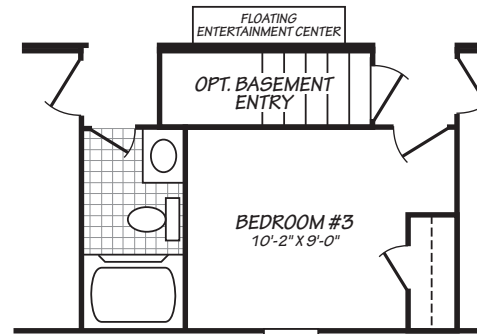

Nevermore

Blue Ridge Series

1,790 SQ. FT. (Approximate) 4 Bedroom, 2 Bath

Last Updated: 11-28-22

FACTORY SELECT HOMES
1480 Northside Drive
Statesville, NC 28625

FactorySelectHomeCenter.com | 1-800-965-6842