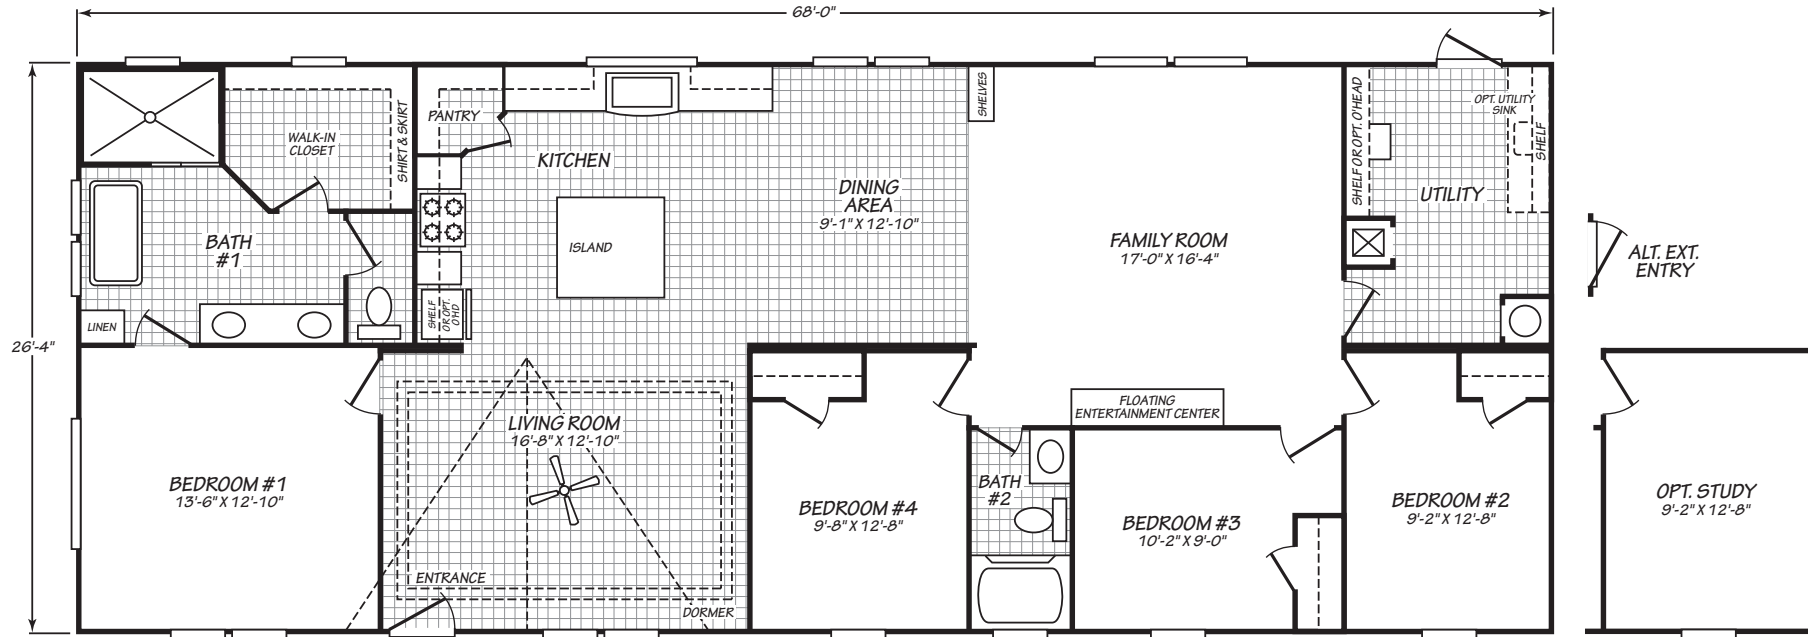

Nevermore

Blue Ridge Series

1,790 SQ. FT. (Approximate) 4 Bedroom, 2 Bath

Last Updated: 11-28-22

FACTORY SELECT HOMES
1480 Northside Drive
Statesville, NC 28625

FactorySelectHomeCenter.com | 1-800-965-6842