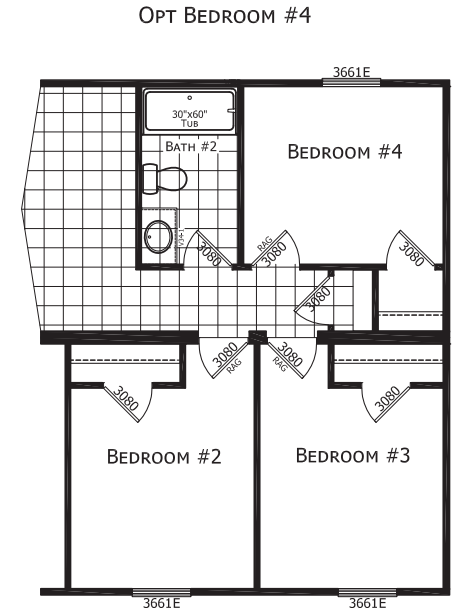

Murray

Dutch Elite Series

1,387 SQ. FT. (Approximate) 3 Bedroom, 2 Bath

Last Updated: 10-7-22

FACTORY SELECT HOMES

1480 Northside Drive
Statesville, NC 28625

FactorySelectHomeCenter.com | 1-800-965-6842

IMPORTANT: Alta Cima Corp reserves the right to modify, cancel or substitute products or features of this event at any time without prior notice or obligation. Pictures and other promotional materials are representative and may depict or contain floor plans, square footages, elevations, options, upgrades, extra design features, decorations, floor coverings, specialty light fixtures, custom paint and wall coverings, window treatments, landscaping, sound and alarm systems, furnishings, appliances, and other designer/decorator features and amenities that are not included as part of the home and/or may not be available at all locations. Home, pricing and community information is subject to change, and homes to prior sale, at any time without notice or obligation. ©2020 Alta Cima Corp. All rights reserved.