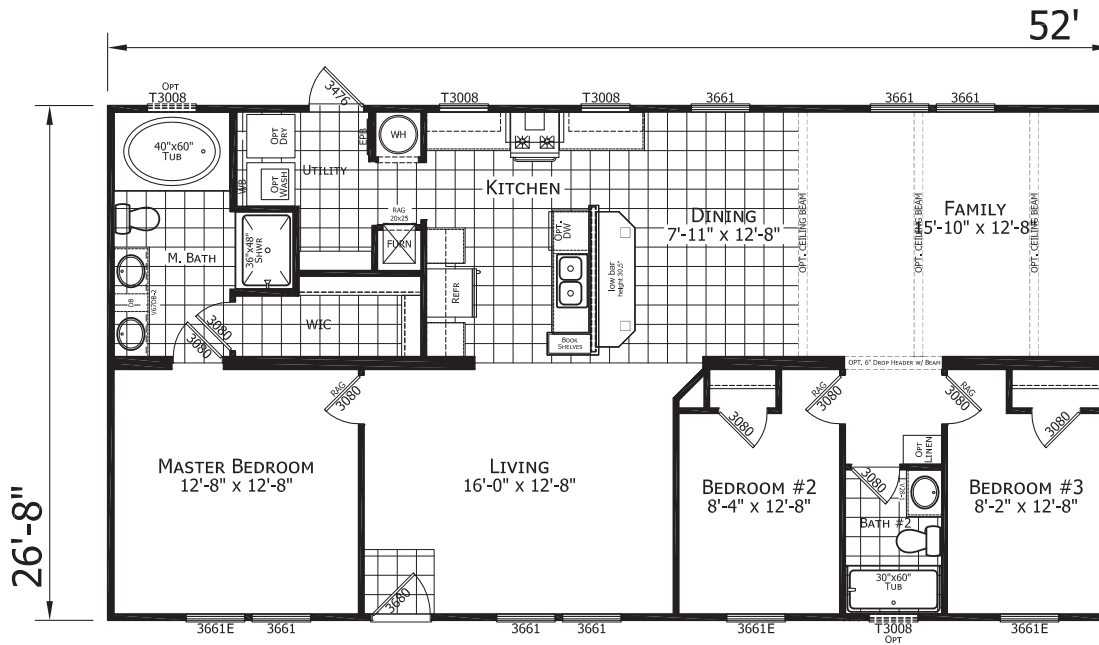

Murray

Dutch Elite Series

1,387 SQ. FT. (Approximate) 3 Bedroom, 2 Bath

Last Updated: 10-7-22

FACTORY SELECT HOMES

1480 Northside Drive
Statesville, NC 28625

FactorySelectHomeCenter.com | 1-800-965-6842

IMPORTANT: Alta Cima Corp reserves the right to modify, cancel or substitute products or features of this event at any time without prior notice or obligation. Pictures and other promotional materials are representative and may depict or contain floor plans, square footages, elevations, options, upgrades, extra design features, decorations, floor coverings, specialty light fixtures, custom paint and wall coverings, window treatments, landscaping, sound and alarm systems, furnishings, appliances, and other designer/decorator features and amenities that are not included as part of the home and/or may not be available at all locations. Home, pricing and community information is subject to change, and homes to prior sale, at any time without notice or obligation. ©2020 Alta Cima Corp. All rights reserved.