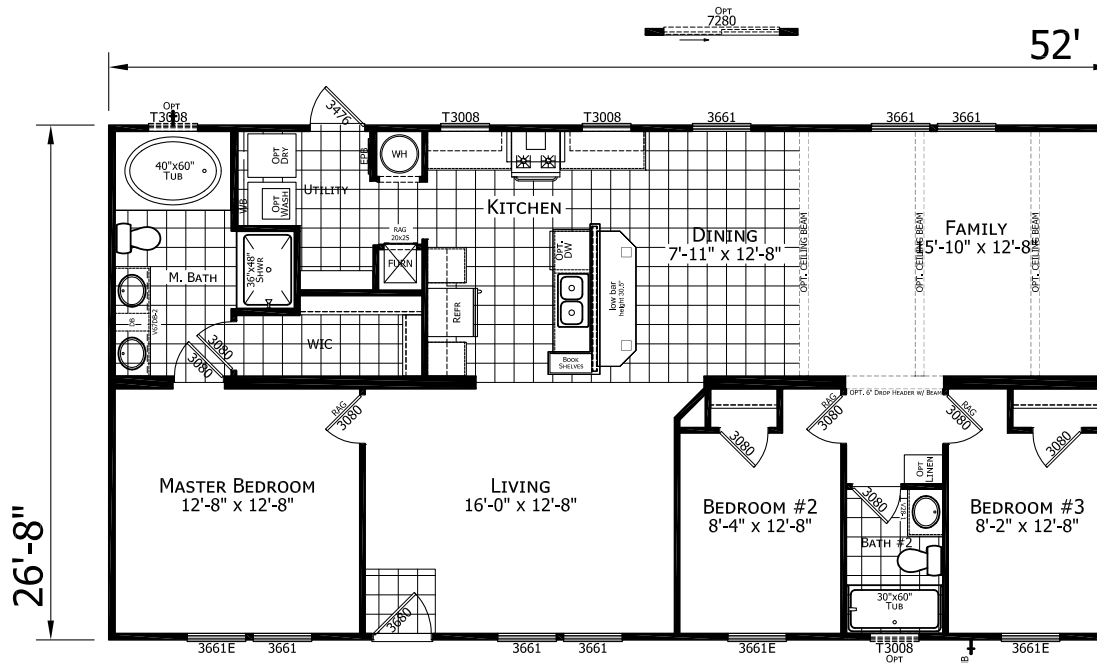

Murray

Dutch Elite Series

1,387 SQ. FT. (Approximate) 3 Bedroom, 2 Bath

Last Updated: 3-6-23

FACTORY SELECT HOMES
1480 Northside Drive
Statesville, NC 28625

FactorySelectHomeCenter.com | 1-800-965-6842

IMPORTANT: Alta Cima Corp reserves the right to modify, cancel or substitute products or features of this event at any time without prior notice or obligation. Pictures and other promotional materials are representative and may depict or contain floor plans, square footages, elevations, options, upgrades, extra design features, decorations, floor coverings, specialty light fixtures, custom paint and wall coverings, window treatments, landscaping, sound and alarm systems, furnishings, appliances, and other designer/decorator features and amenities that are not included as part of the home and/or may not be available at all locations. Home, pricing and community information is subject to change, and homes to prior sale, at any time without notice or obligation. ©2020 Alta Cima Corp. All rights reserved.