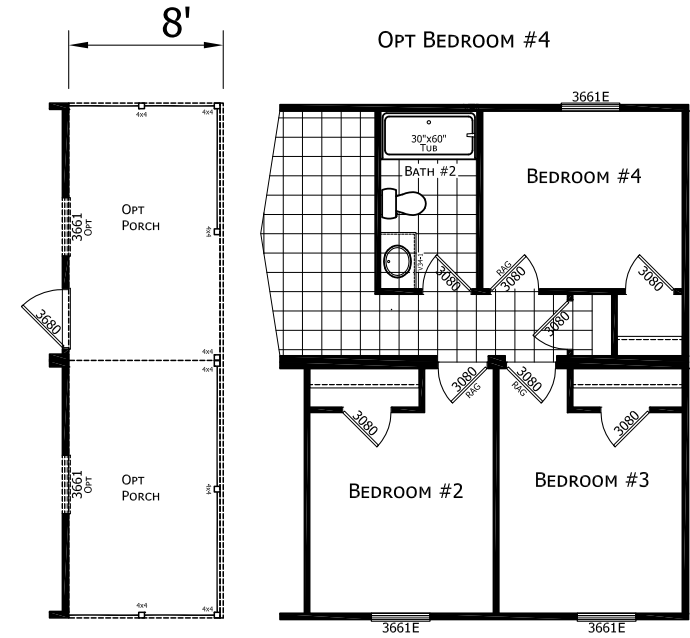

Murray

Dutch Elite Series

1,387 SQ. FT. (Approximate) 3 Bedroom, 2 Bath

Last Updated: 3-6-23

FACTORY SELECT HOMES
1480 Northside Drive
Statesville, NC 28625

FactorySelectHomeCenter.com | 1-800-965-6842

IMPORTANT: Alta Cima Corp reserves the right to modify, cancel or substitute products or features of this event at any time without prior notice or obligation. Pictures and other promotional materials are representative and may depict or contain floor plans, square footages, elevations, options, upgrades, extra design features, decorations, floor coverings, specialty light fixtures, custom paint and wall coverings, window treatments, landscaping, sound and alarm systems, furnishings, appliances, and other designer/decorator features and amenities that are not included as part of the home and/or may not be available at all locations. Home, pricing and community information is subject to change, and homes to prior sale, at any time without notice or obligation. ©2020 Alta Cima Corp. All rights reserved.