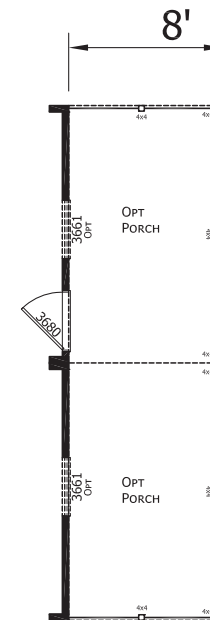

Murray

Dutch Elite Series

1,387 SQ. FT. (Approximate) 3 Bedroom, 2 Bath

Last Updated: 10-7-22

FACTORY SELECT HOMES

1480 Northside Drive
Statesville, NC 28625

FactorySelectHomeCenter.com | 1-800-965-6842

IMPORTANT: Alta Cima Corp reserves the right to modify, cancel or substitute products or features of this event at any time without prior notice or obligation. Pictures and other promotional materials are representative and may depict or contain floor plans, square footages, elevations, options, upgrades, extra design features, decorations, floor coverings, specialty light fixtures, custom paint and wall coverings, window treatments, landscaping, sound and alarm systems, furnishings, appliances, and other designer/decorator features and amenities that are not included as part of the home and/or may not be available at all locations. Home, pricing and community information is subject to change, and homes to prior sale, at any time without notice or obligation. ©2020 Alta Cima Corp. All rights reserved.