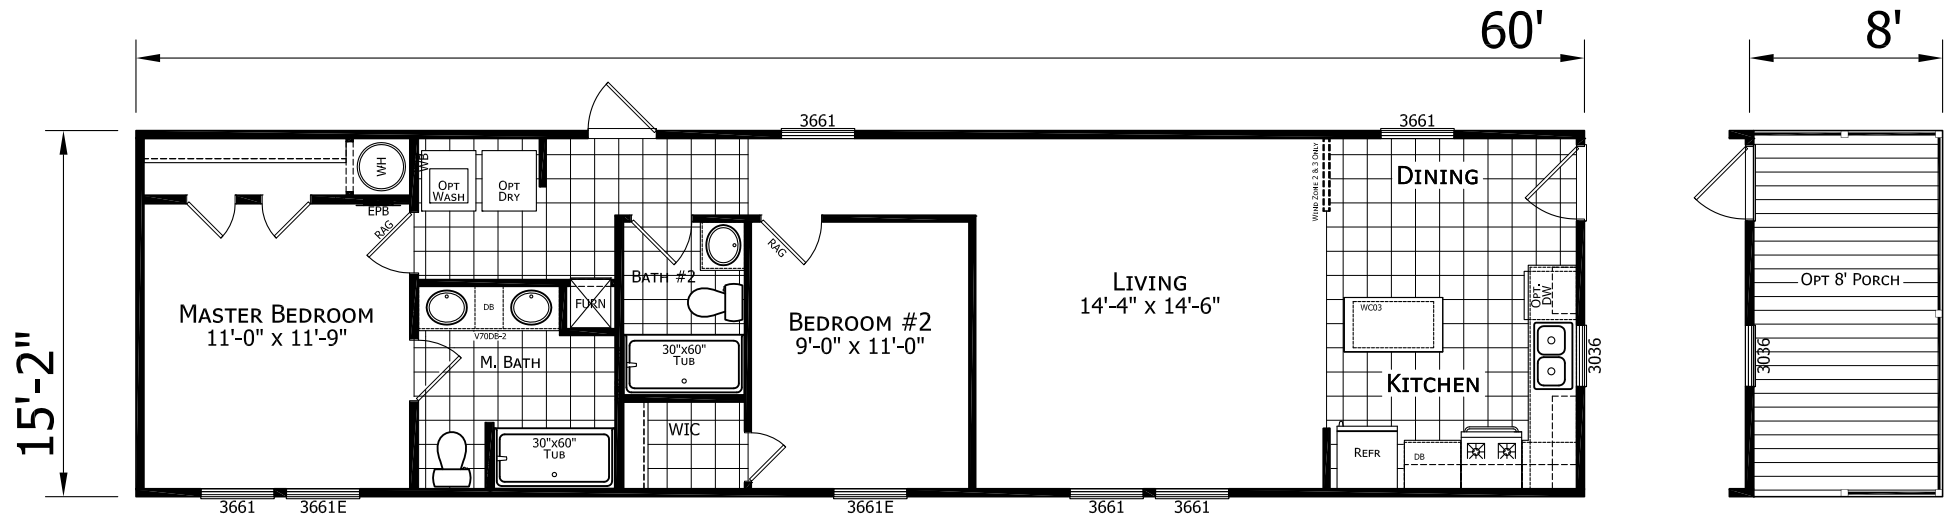

# Moncure

Dutch Elite Series

908 SQ. FT. (Approximate) 2 Bedroom, 2 Bath

Last Updated: 1-24-23