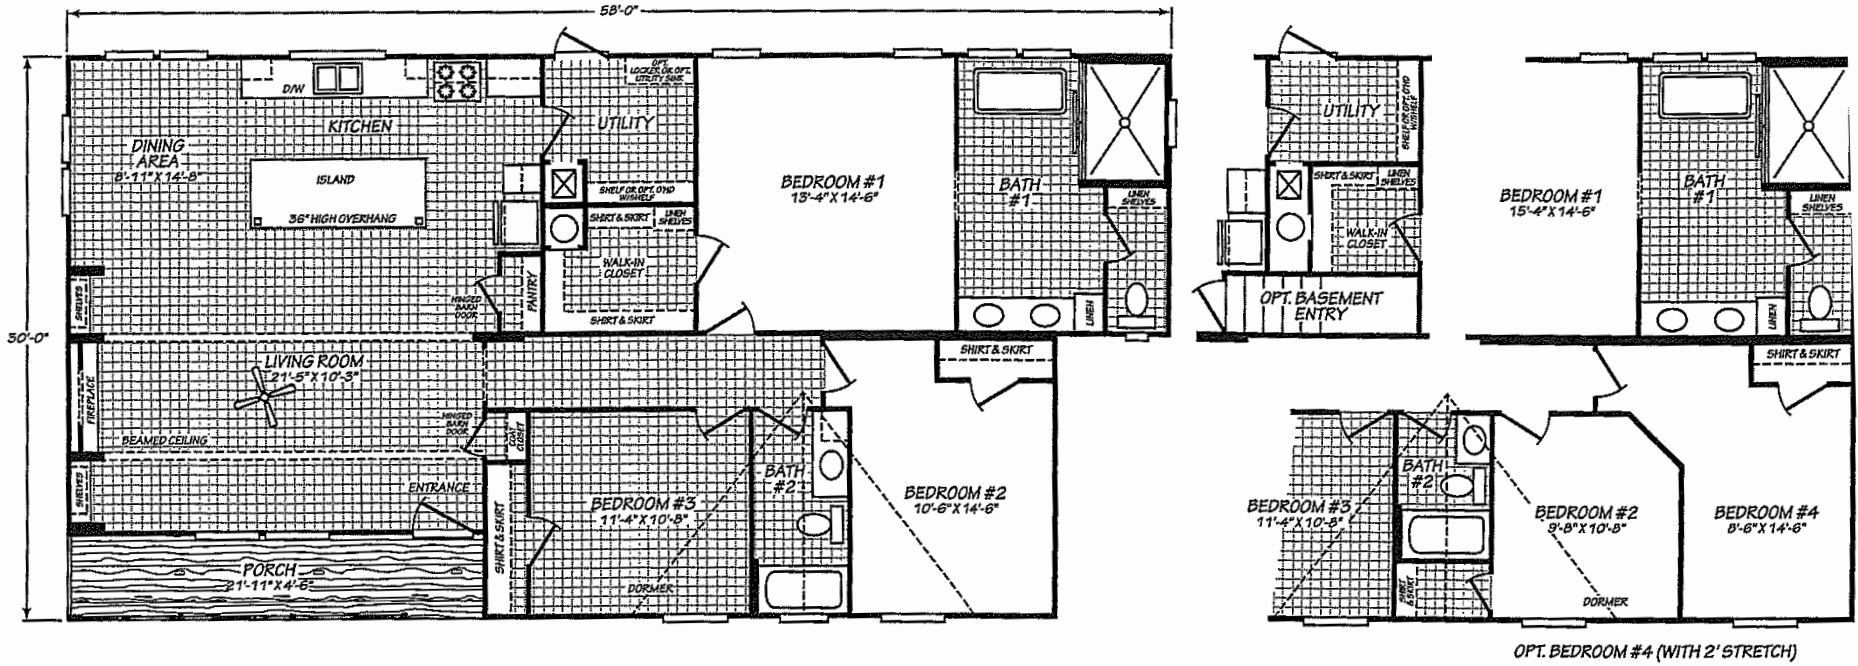

Monbo

Blue Ridge Series

1,552 SQ. FT. (Approximate) 3 Bedroom, 2 Bath

Last Updated: 1-11-23

FACTORY SELECT HOMES
 1480 Northside Drive
 Statesville, NC 28625

FactorySelectHomeCenter.com | 1-800-965-6842

IMPORTANT: Alta Cima Corp reserves the right to modify, cancel or substitute products or features of this event at any time without prior notice or obligation. Pictures and other promotional materials are representative and may depict or contain floor plans, square footages, elevations, options, upgrades, extra design features, decorations, floor coverings, specialty light fixtures, custom paint and wall coverings, window treatments, landscaping, sound and alarm systems, furnishings, appliances, and other designer/decorator features and amenities that are not included as part of the home and/or may not be available at all locations. Home, pricing and community information is subject to change, and homes to prior sale, at any time without notice or obligation. ©2020 Alta Cima Corp. All rights reserved.