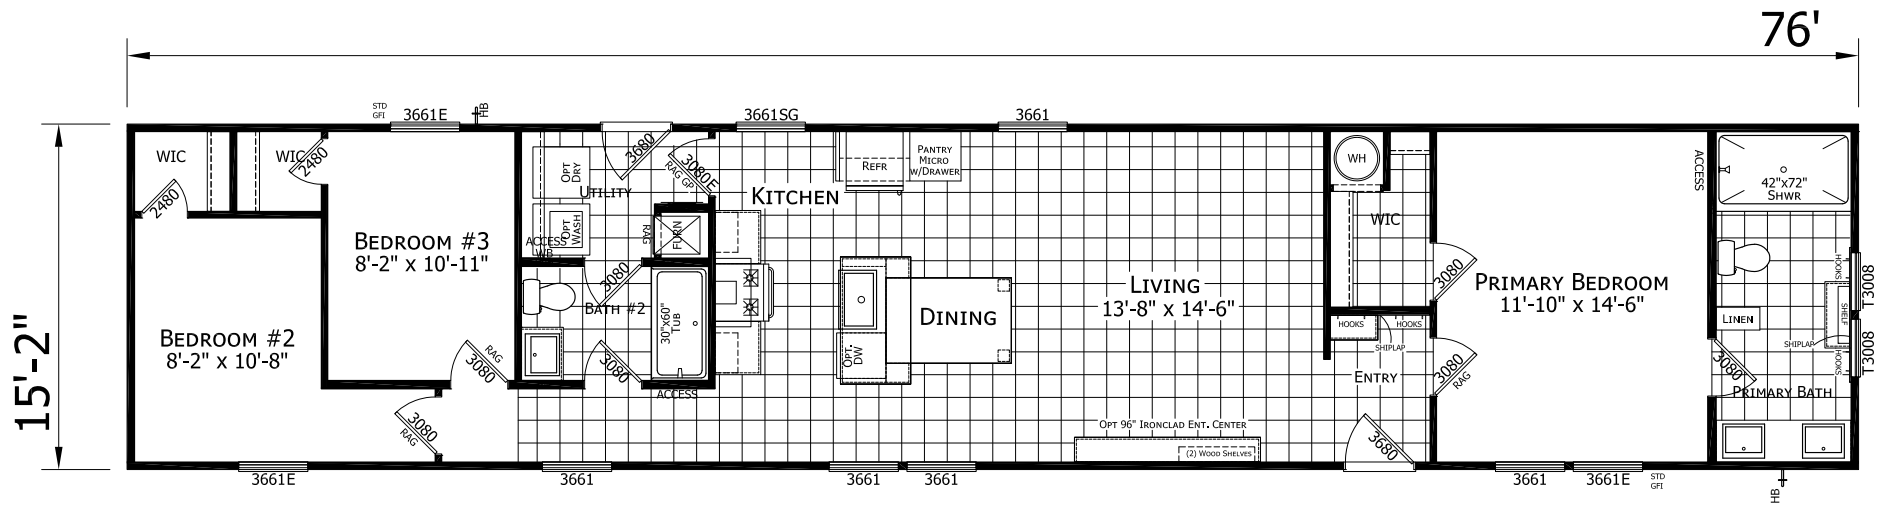

Miranda

Ironclad Collection

1,152 SQ. FT. (Approximate) 3 Bedroom, 2 Bath

Last Updated: 2-6-23

FACTORY SELECT HOMES

1480 Northside Drive
Statesville, NC 28625

FactorySelectHomeCenter.com | 1-800-965-6842

IMPORTANT: Alta Cima Corp reserves the right to modify, cancel or substitute products or features of this event at any time without prior notice or obligation. Pictures and other promotional materials are representative and may depict or contain floor plans, square footages, elevations, options, upgrades, extra design features, decorations, floor coverings, specialty light fixtures, custom paint and wall coverings, window treatments, landscaping, sound and alarm systems, furnishings, appliances, and other designer/decorator features and amenities that are not included as part of the home and/or may not be available at all locations. Home, pricing and community information is subject to change, and homes to prior sale, at any time without notice or obligation. ©2020 Alta Cima Corp. All rights reserved.