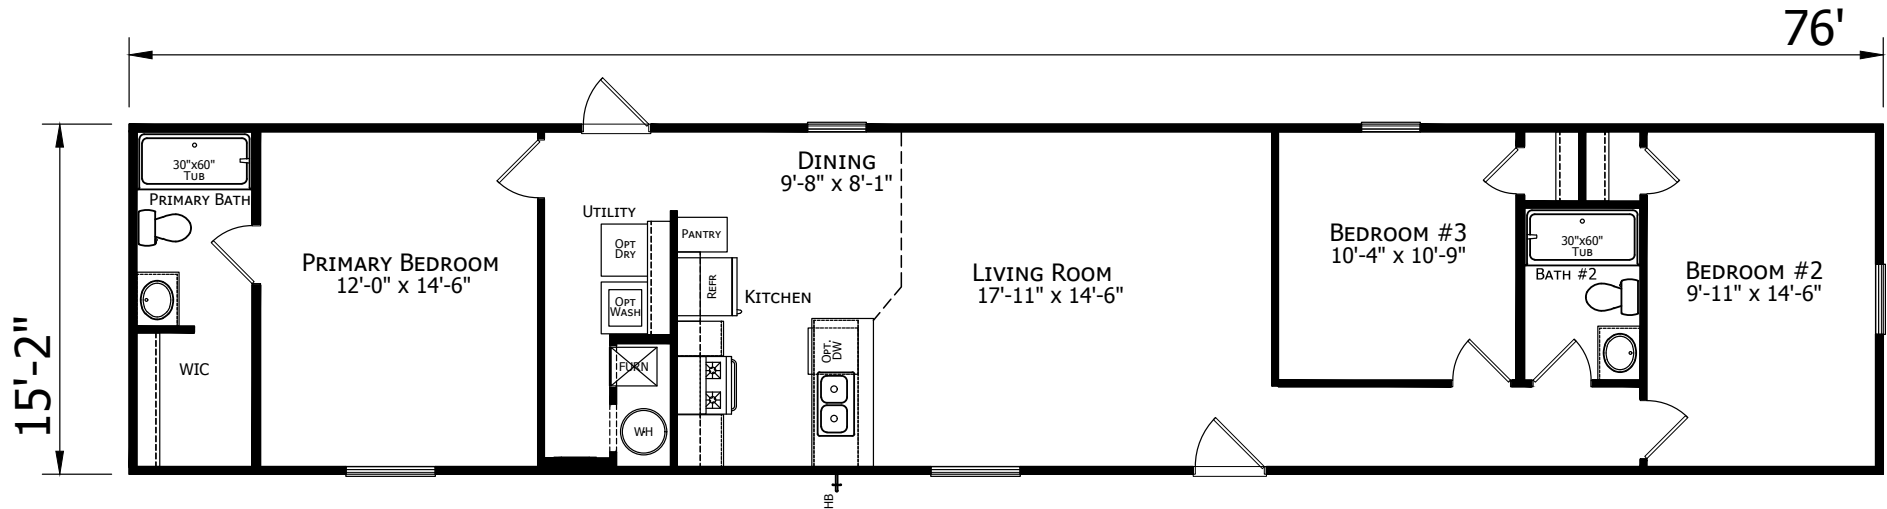

Miona

Prime Collection

1,153 SQ. FT. (Approximate) 3 Bedroom, 2 Bath

Last Updated: 12-2-25

FACTORY SELECT HOMES

1480 Northside Drive
Statesville, NC 28625

FactorySelectHomeCenter.com | 1-800-965-6842

IMPORTANT: Alta Cima Corp reserves the right to modify, cancel or substitute products or features of this event at any time without prior notice or obligation. Pictures and other promotional materials are representative and may depict or contain floor plans, square footages, elevations, options, upgrades, extra design features, decorations, floor coverings, specialty light fixtures, custom paint and wall coverings, window treatments, landscaping, sound and alarm systems, furnishings, appliances, and other designer/decorator features and amenities that are not included as part of the home and/or may not be available at all locations. Home, pricing and community information is subject to change, and homes to prior sale, at any time without notice or obligation. ©2020 Alta Cima Corp. All rights reserved.