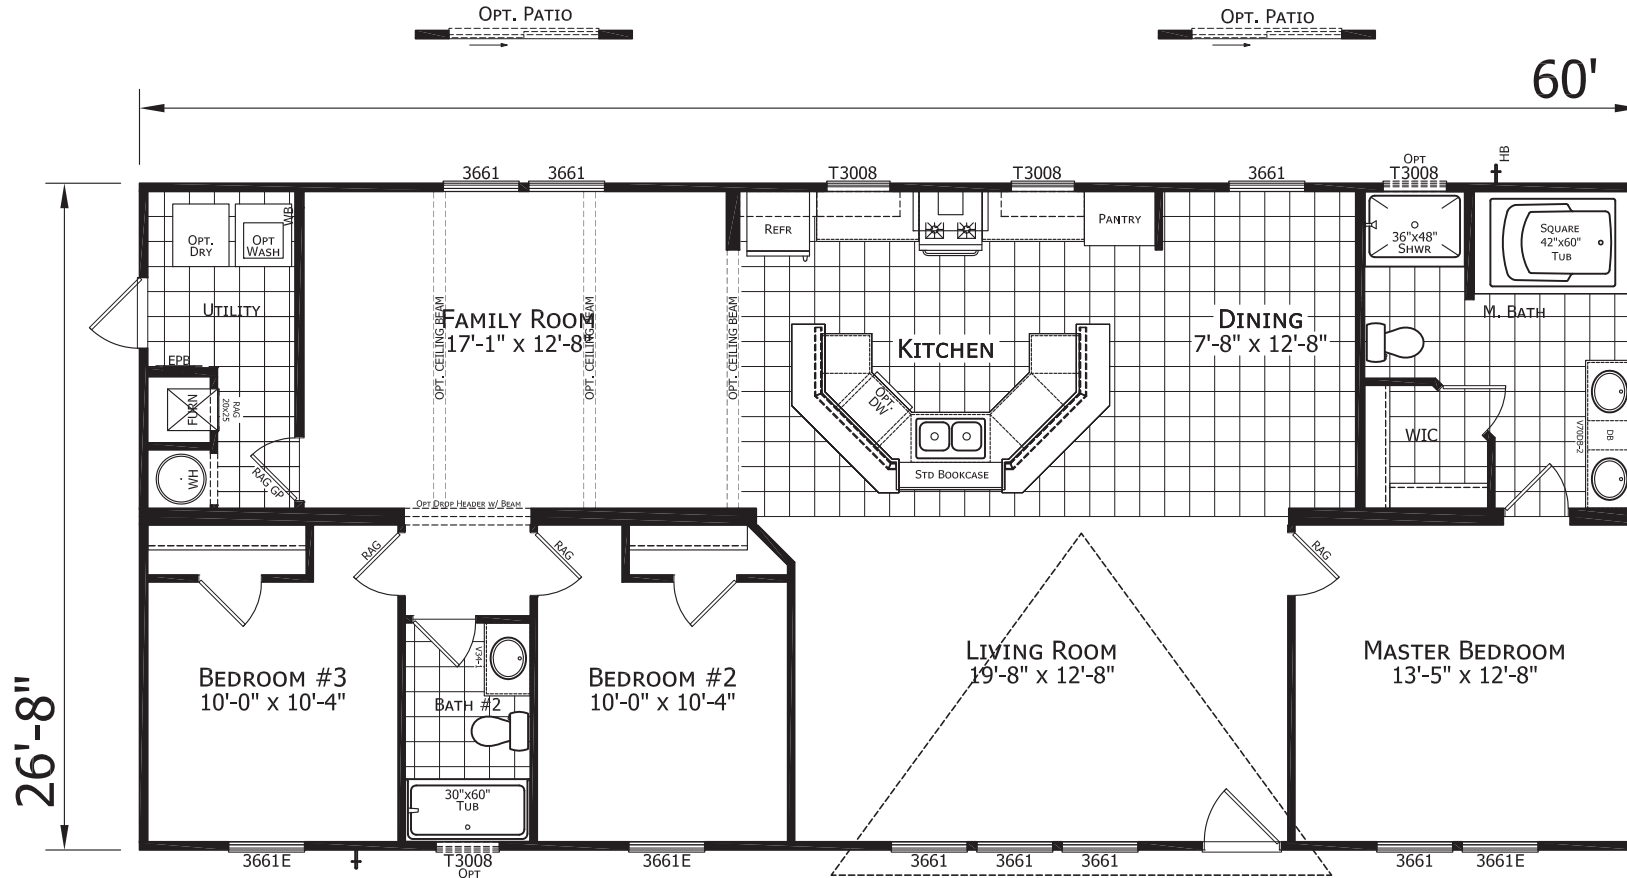

# Middale

Dutch Elite Series

1,600 SQ. FT. (Approximate) 3 Bedroom, 2 Bath

Last Updated: 12-19-22

**FACTORY SELECT HOMES**

1480 Northside Drive  
Statesville, NC 28625

**FactorySelectHomeCenter.com | 1-800-965-6842**