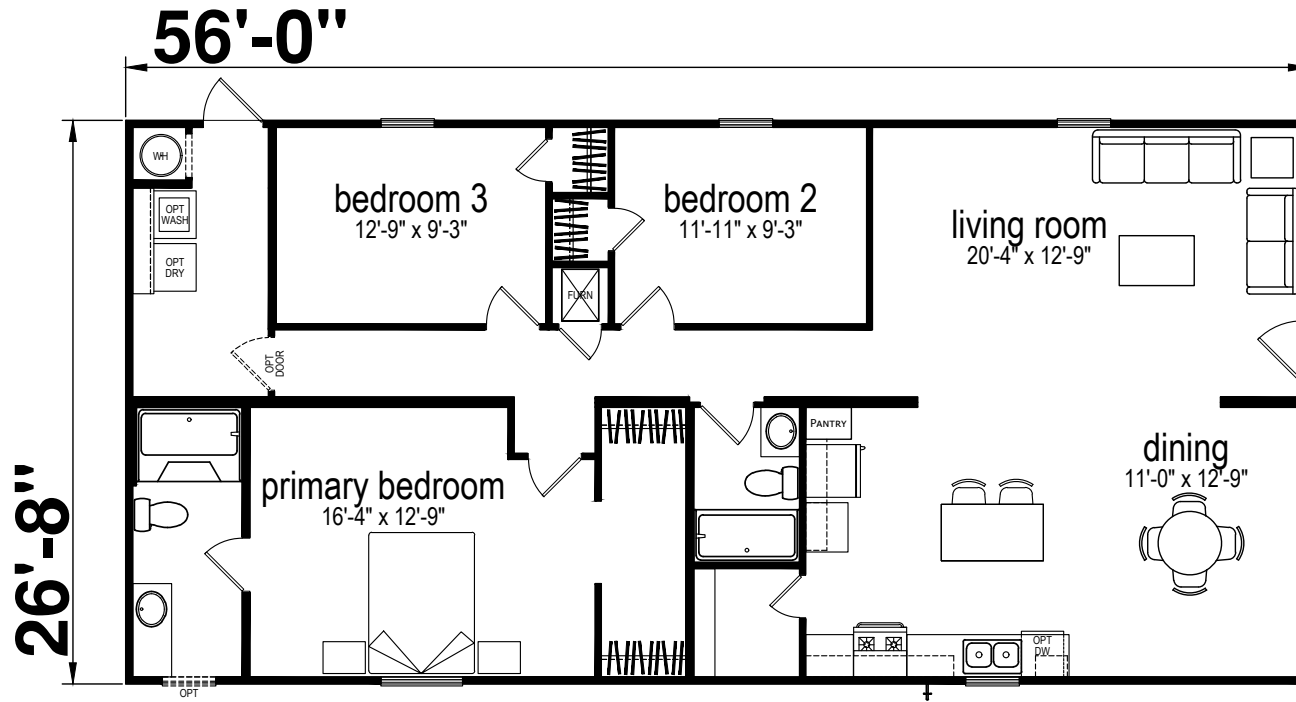

Mears

Prime Collection

1,493 SQ. FT. (Approximate) 3 Bedroom, 2 Bath

Last Updated: 12-2-25

FACTORY SELECT HOMES

1480 Northside Drive
Statesville, NC 28625

FactorySelectHomeCenter.com | 1-800-965-6842

IMPORTANT: Alta Cima Corp reserves the right to modify, cancel or substitute products or features of this event at any time without prior notice or obligation. Pictures and other promotional materials are representative and may depict or contain floor plans, square footages, elevations, options, upgrades, extra design features, decorations, floor coverings, specialty light fixtures, custom paint and wall coverings, window treatments, landscaping, sound and alarm systems, furnishings, appliances, and other designer/decorator features and amenities that are not included as part of the home and/or may not be available at all locations. Home, pricing and community information is subject to change, and homes to prior sale, at any time without notice or obligation. ©2020 Alta Cima Corp. All rights reserved.