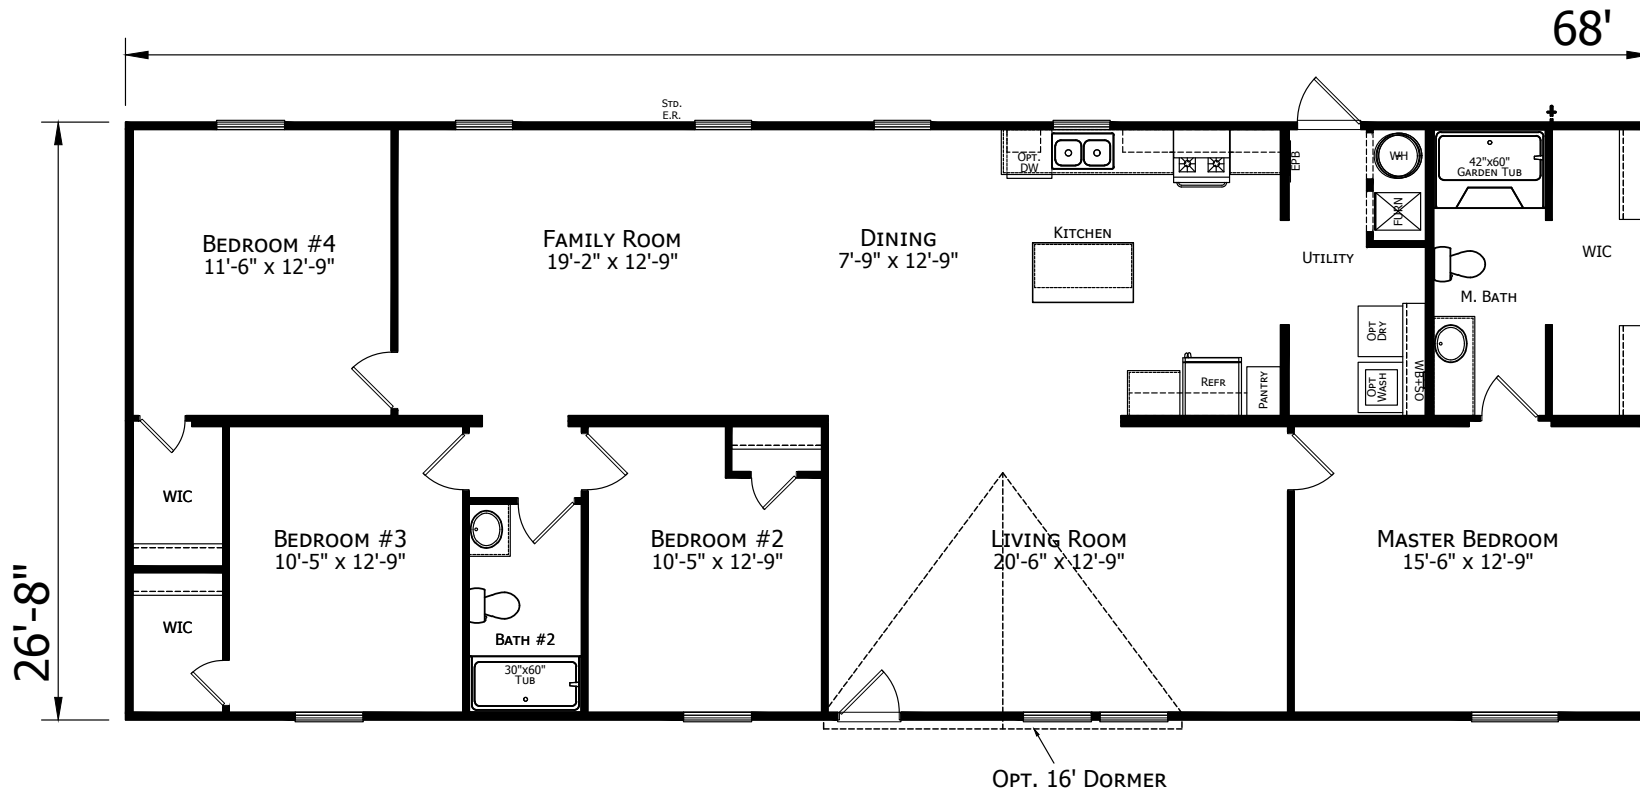

Mappsburg

Prime Collection

1,813 SQ. FT. (Approximate) 4 Bedroom, 2 Bath

Last Updated: 12-2-25

FACTORY SELECT HOMES

1480 Northside Drive
Statesville, NC 28625

FactorySelectHomeCenter.com | 1-800-965-6842

IMPORTANT: Alta Cima Corp reserves the right to modify, cancel or substitute products or features of this event at any time without prior notice or obligation. Pictures and other promotional materials are representative and may depict or contain floor plans, square footages, elevations, options, upgrades, extra design features, decorations, floor coverings, specialty light fixtures, custom paint and wall coverings, window treatments, landscaping, sound and alarm systems, furnishings, appliances, and other designer/decorator features and amenities that are not included as part of the home and/or may not be available at all locations. Home, pricing and community information is subject to change, and homes to prior sale, at any time without notice or obligation. ©2020 Alta Cima Corp. All rights reserved.