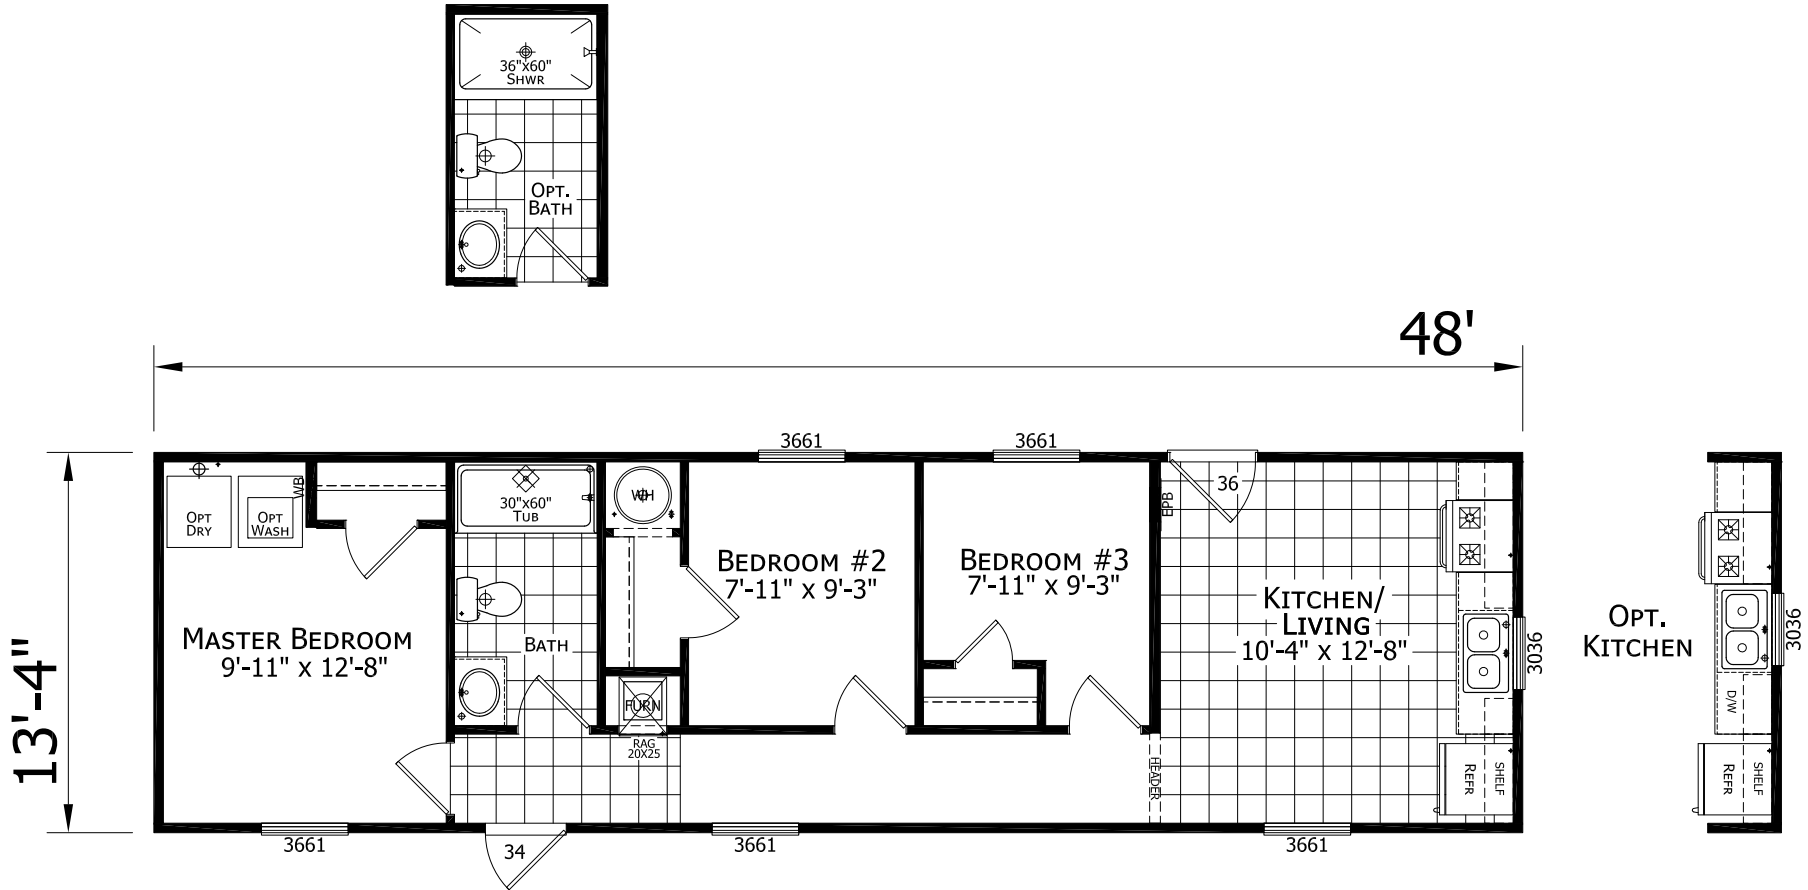

# Makaroff

Dutch Elite Series

640 SQ. FT. (Approximate) 3 Bedroom, 1 Bath

Last Updated: 2-6-23

**FACTORY SELECT HOMES**

1480 Northside Drive  
Statesville, NC 28625

**FactorySelectHomeCenter.com | 1-800-965-6842**