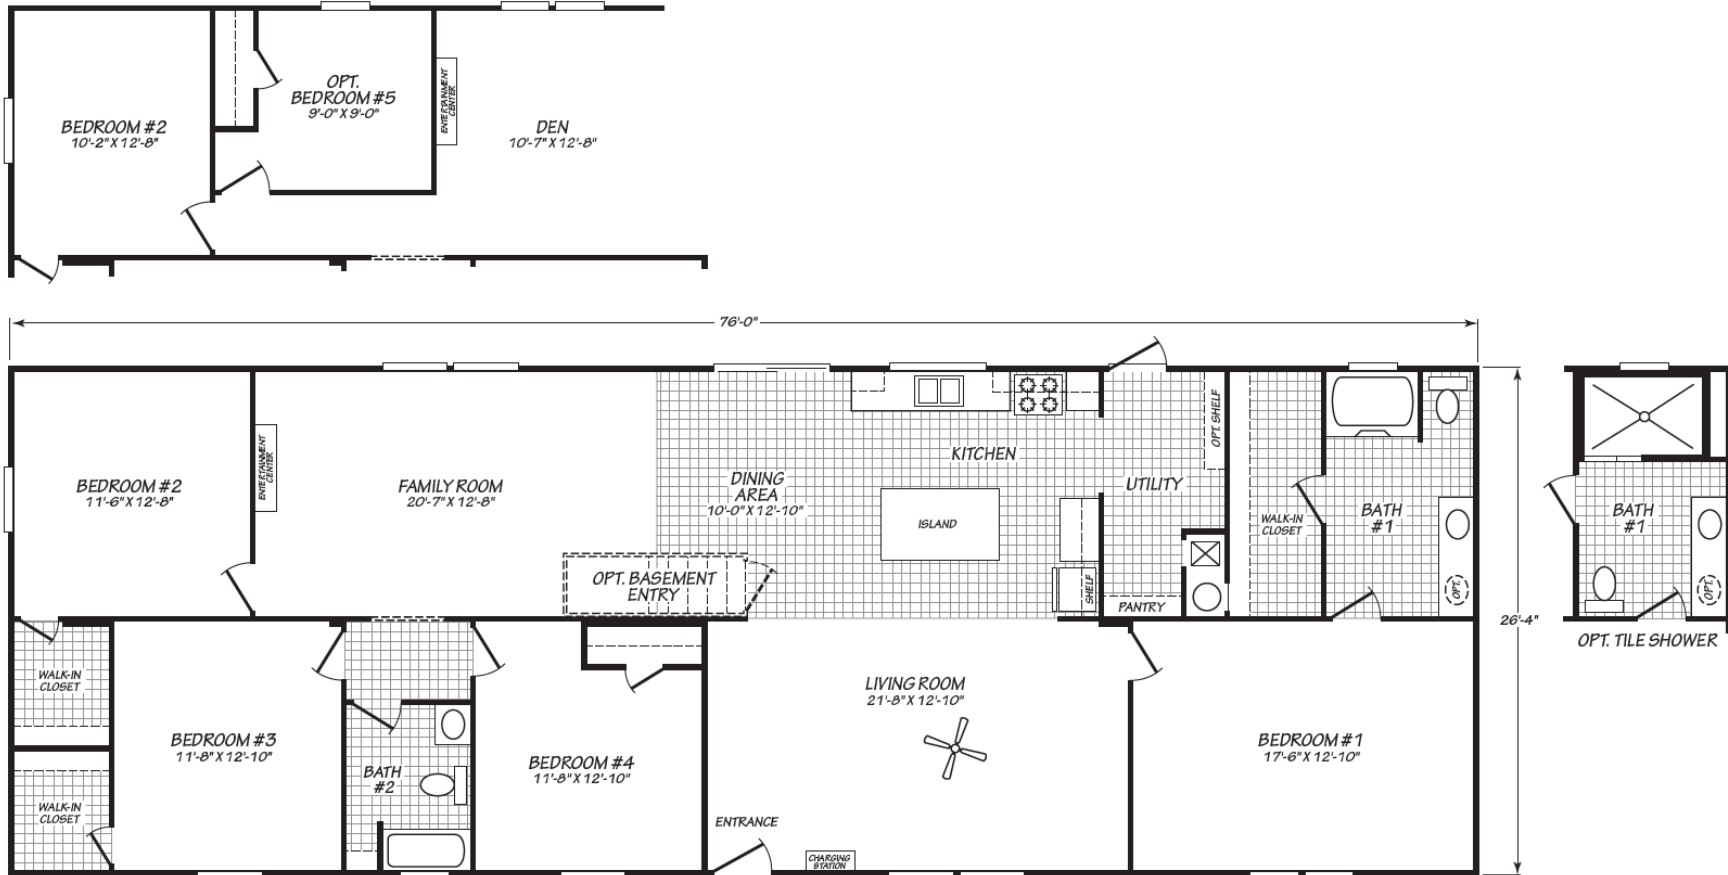

Lynn Hollow

Blue Ridge Series

2,001 SQ. FT. (Approximate) 4 Bedroom, 2 Bath

Last Updated: 7-25-22

FACTORY SELECT HOMES

1480 Northside Drive
Statesville, NC 28625

FactorySelectHomeCenter.com | 1-800-965-6842