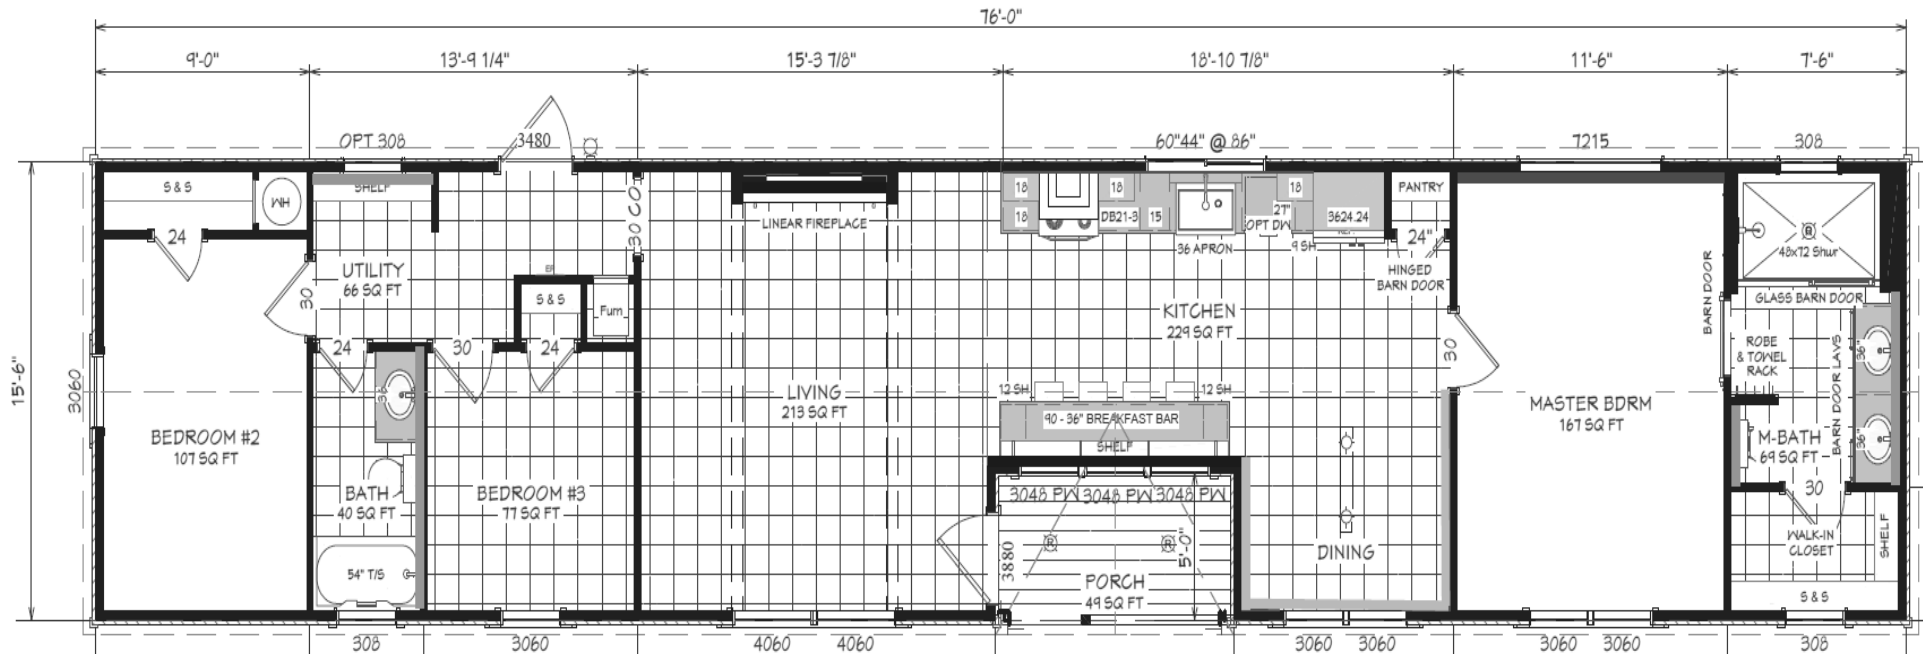

Lowesville

Blue Ridge Series

1,178 SQ. FT. (Approximate) 3 Bedroom, 2 Bath

Last Updated: 10-14-20

FACTORY SELECT HOMES

1480 Northside Drive
Statesville, NC 28625

FactorySelectHomeCenter.com | 1-800-965-6842