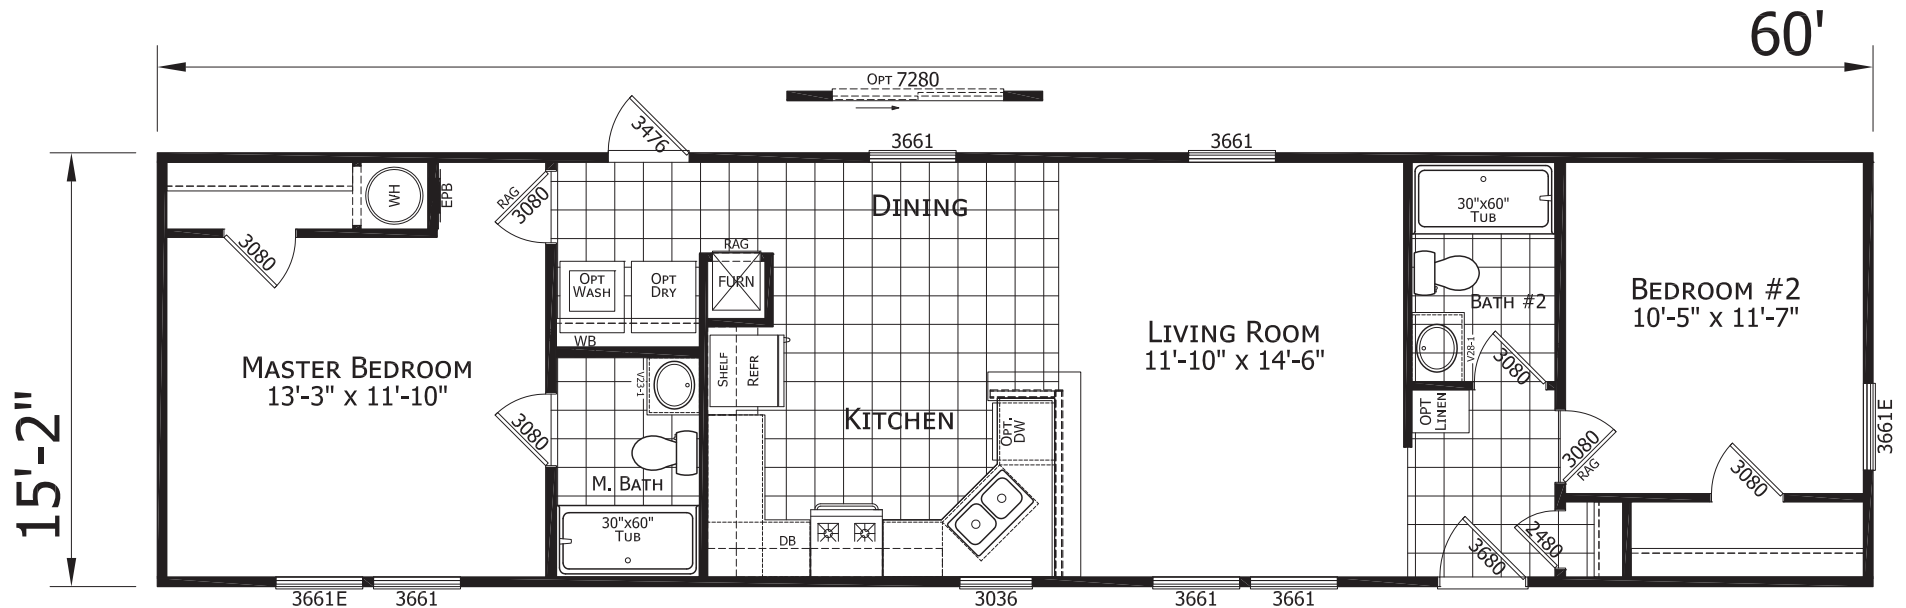

Loray

Dutch Elite Series

910 SQ. FT. (Approximate) 2 Bedroom, 2 Bath

Last Updated: 10-7-22

FACTORY SELECT HOMES

1480 Northside Drive
Statesville, NC 28625

FactorySelectHomeCenter.com | 1-800-965-6842

IMPORTANT: Alta Cima Corp reserves the right to modify, cancel or substitute products or features of this event at any time without prior notice or obligation. Pictures and other promotional materials are representative and may depict or contain floor plans, square footages, elevations, options, upgrades, extra design features, decorations, floor coverings, specialty light fixtures, custom paint and wall coverings, window treatments, landscaping, sound and alarm systems, furnishings, appliances, and other designer/decorator features and amenities that are not included as part of the home and/or may not be available at all locations. Home, pricing and community information is subject to change, and homes to prior sale, at any time without notice or obligation. ©2020 Alta Cima Corp. All rights reserved.