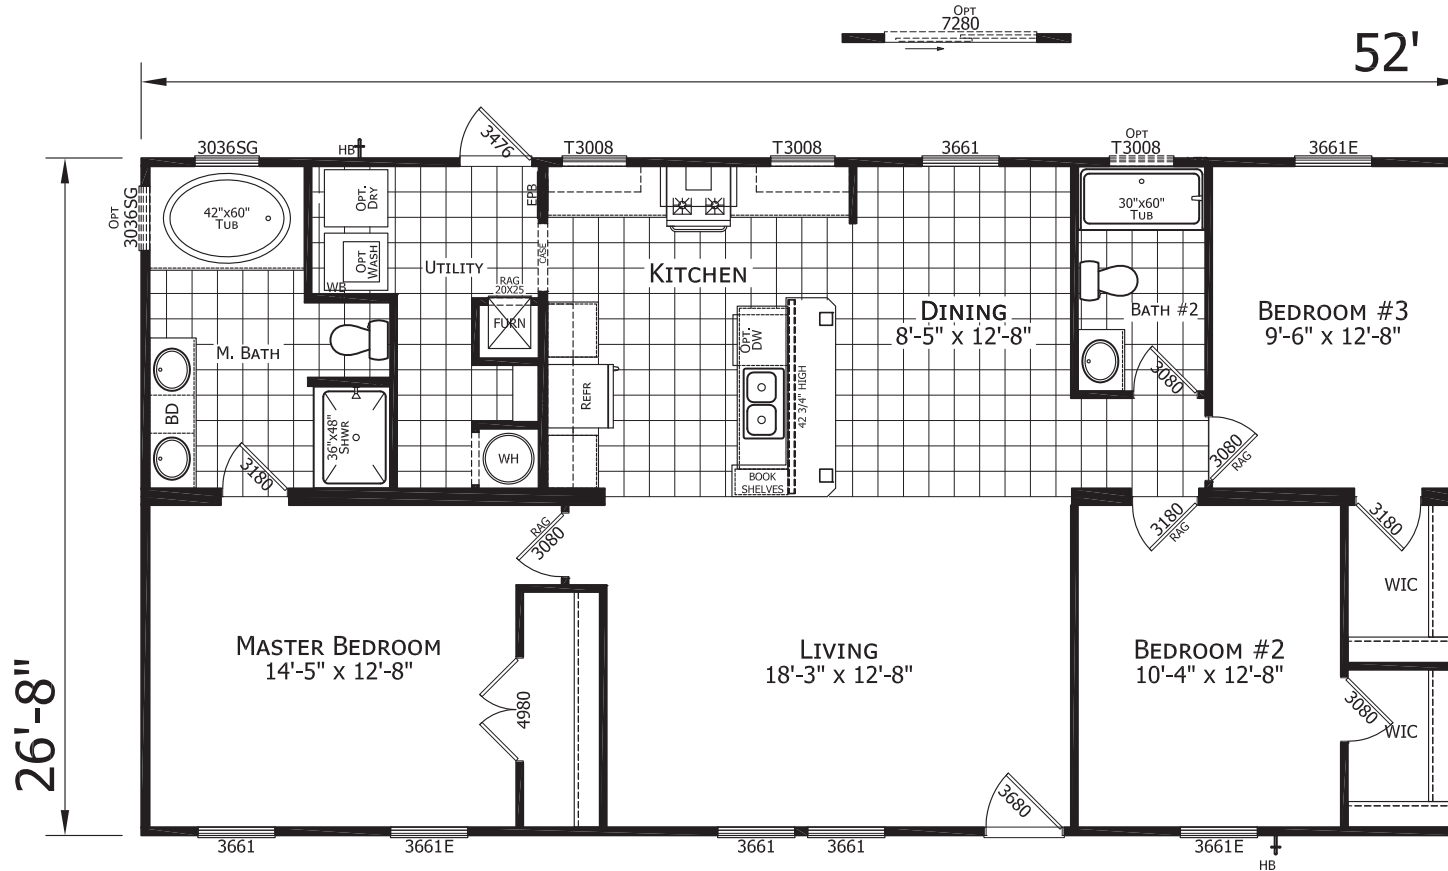

Loftin

Dutch Elite Series

1,387 SQ. FT. (Approximate) 3 Bedroom, 2 Bath

Last Updated: 10-7-22

FACTORY SELECT HOMES

1480 Northside Drive
Statesville, NC 28625

FactorySelectHomeCenter.com | 1-800-965-6842

IMPORTANT: Alta Cima Corp reserves the right to modify, cancel or substitute products or features of this event at any time without prior notice or obligation. Pictures and other promotional materials are representative and may depict or contain floor plans, square footages, elevations, options, upgrades, extra design features, decorations, floor coverings, specialty light fixtures, custom paint and wall coverings, window treatments, landscaping, sound and alarm systems, furnishings, appliances, and other designer/decorator features and amenities that are not included as part of the home and/or may not be available at all locations. Home, pricing and community information is subject to change, and homes to prior sale, at any time without notice or obligation. ©2020 Alta Cima Corp. All rights reserved.