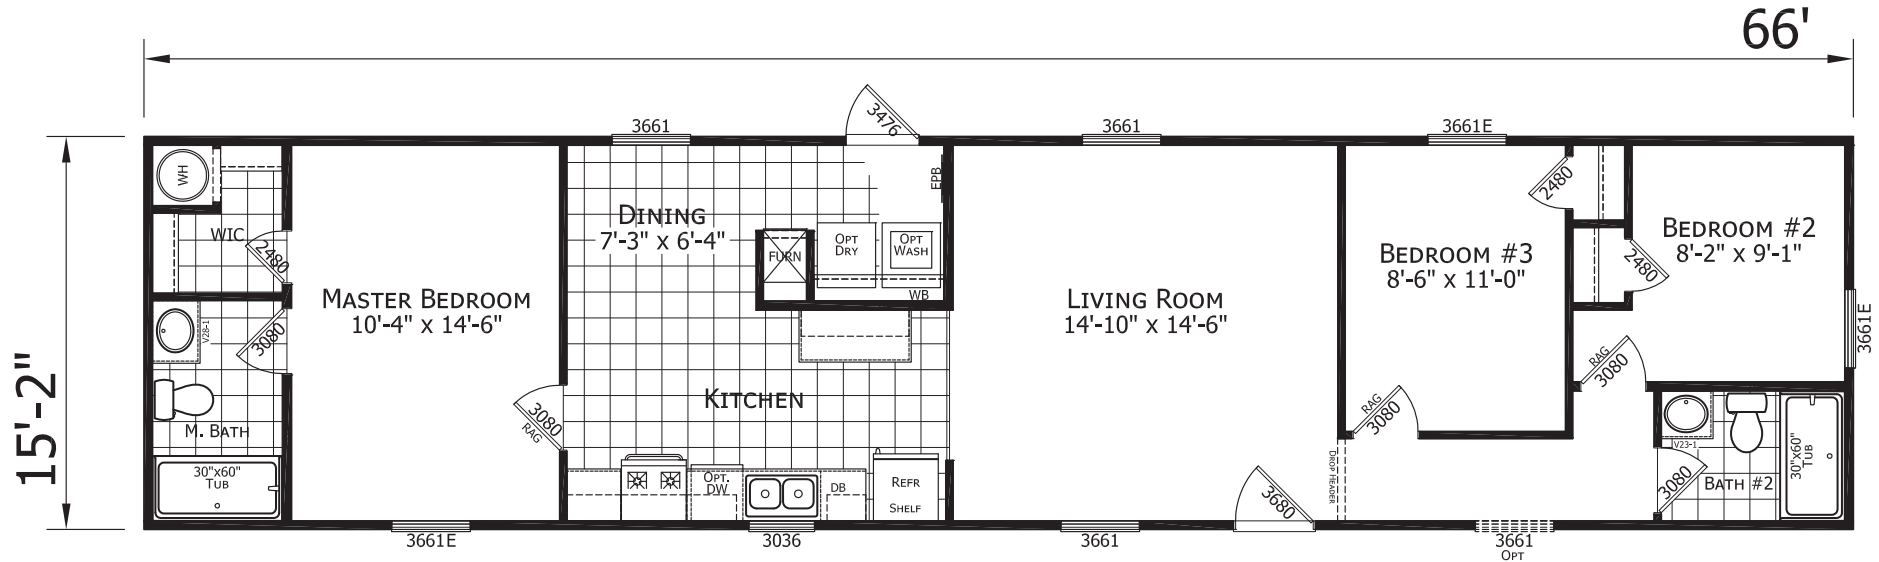

Lincolnton

Dutch Elite Series

1,001 SQ. FT. (Approximate) 3 Bedroom, 2 Bath

Last Updated: 10-7-22

FACTORY SELECT HOMES

1480 Northside Drive
Statesville, NC 28625

FactorySelectHomeCenter.com | 1-800-965-6842