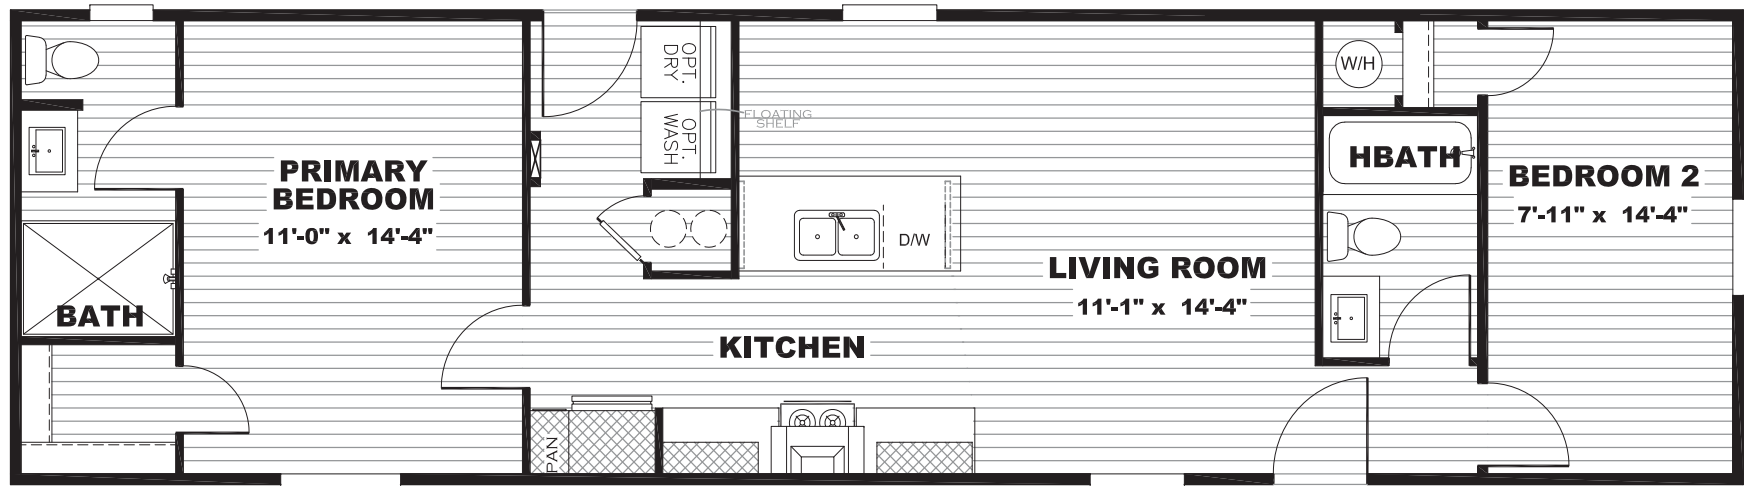

Leyton

Epic Series

877 SQ. FT. (Approximate) 2 Bedroom, 2 Bath

Last Updated: 9-29-22

FACTORY SELECT HOMES

1480 Northside Drive
Statesville, NC 28625

FactorySelectHomeCenter.com | 1-800-965-6842

IMPORTANT: Alta Cima Corp reserves the right to modify, cancel or substitute products or features of this event at any time without prior notice or obligation. Pictures and other promotional materials are representative and may depict or contain floor plans, square footages, elevations, options, upgrades, extra design features, decorations, floor coverings, specialty light fixtures, custom paint and wall coverings, window treatments, landscaping, sound and alarm systems, furnishings, appliances, and other designer/decorator features and amenities that are not included as part of the home and/or may not be available at all locations. Home, pricing and community information is subject to change, and homes to prior sale, at any time without notice or obligation. ©2020 Alta Cima Corp. All rights reserved.