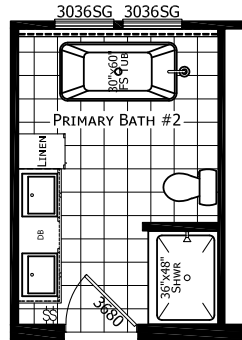

# Lapham

Ironclad Collection

1,600 SQ. FT. (Approximate) 4 Bedroom, 2 Bath

Last Updated: 11-12-24

**FACTORY SELECT HOMES**  
1480 Northside Drive  
Statesville, NC 28625

**FactorySelectHomeCenter.com | 1-800-965-6842**