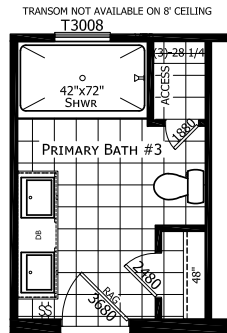

Lapham

Ironclad Collection

1,600 SQ. FT. (Approximate) 4 Bedroom, 2 Bath

Last Updated: 2-6-23

FACTORY SELECT HOMES
1480 Northside Drive
Statesville, NC 28625

FactorySelectHomeCenter.com | 1-800-965-6842

IMPORTANT: Alta Cima Corp reserves the right to modify, cancel or substitute products or features of this event at any time without prior notice or obligation. Pictures and other promotional materials are representative and may depict or contain floor plans, square footages, elevations, options, upgrades, extra design features, decorations, floor coverings, specialty light fixtures, custom paint and wall coverings, window treatments, landscaping, sound and alarm systems, furnishings, appliances, and other designer/decorator features and amenities that are not included as part of the home and/or may not be available at all locations. Home, pricing and community information is subject to change, and homes to prior sale, at any time without notice or obligation. ©2020 Alta Cima Corp. All rights reserved.