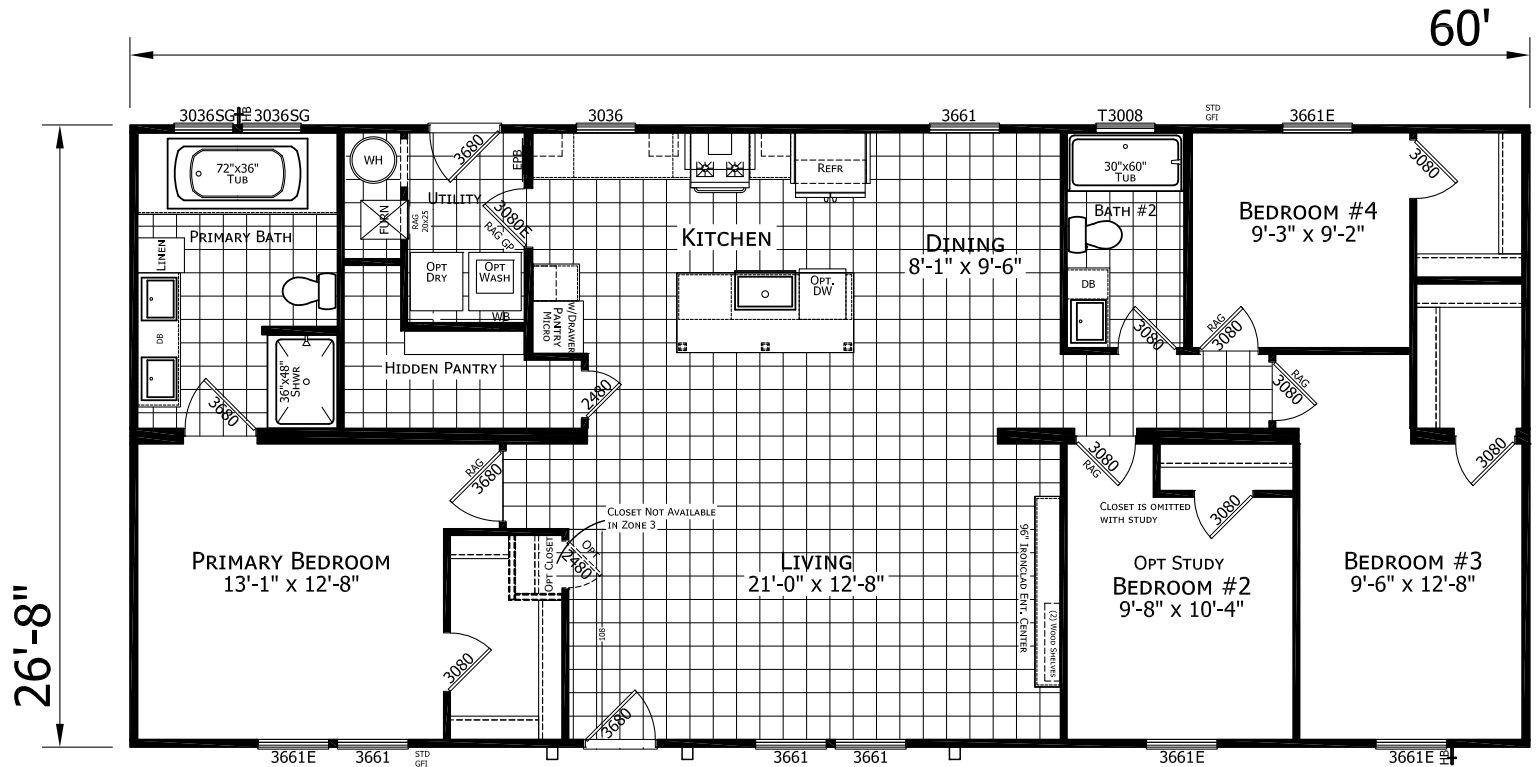

# Lapham

Ironclad Collection

1,600 SQ. FT. (Approximate) 4 Bedroom, 2 Bath

Last Updated: 11-12-24

**FACTORY SELECT HOMES**  
1480 Northside Drive  
Statesville, NC 28625

**FactorySelectHomeCenter.com | 1-800-965-6842**