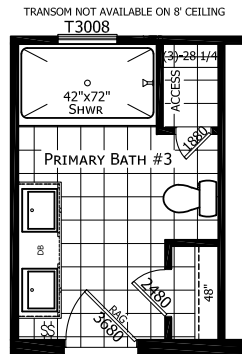

# Lapham

Ironclad Collection

1,600 SQ. FT. (Approximate) 4 Bedroom, 2 Bath

Last Updated: 11-12-24

**FACTORY SELECT HOMES**  
1480 Northside Drive  
Statesville, NC 28625

**FactorySelectHomeCenter.com | 1-800-965-6842**