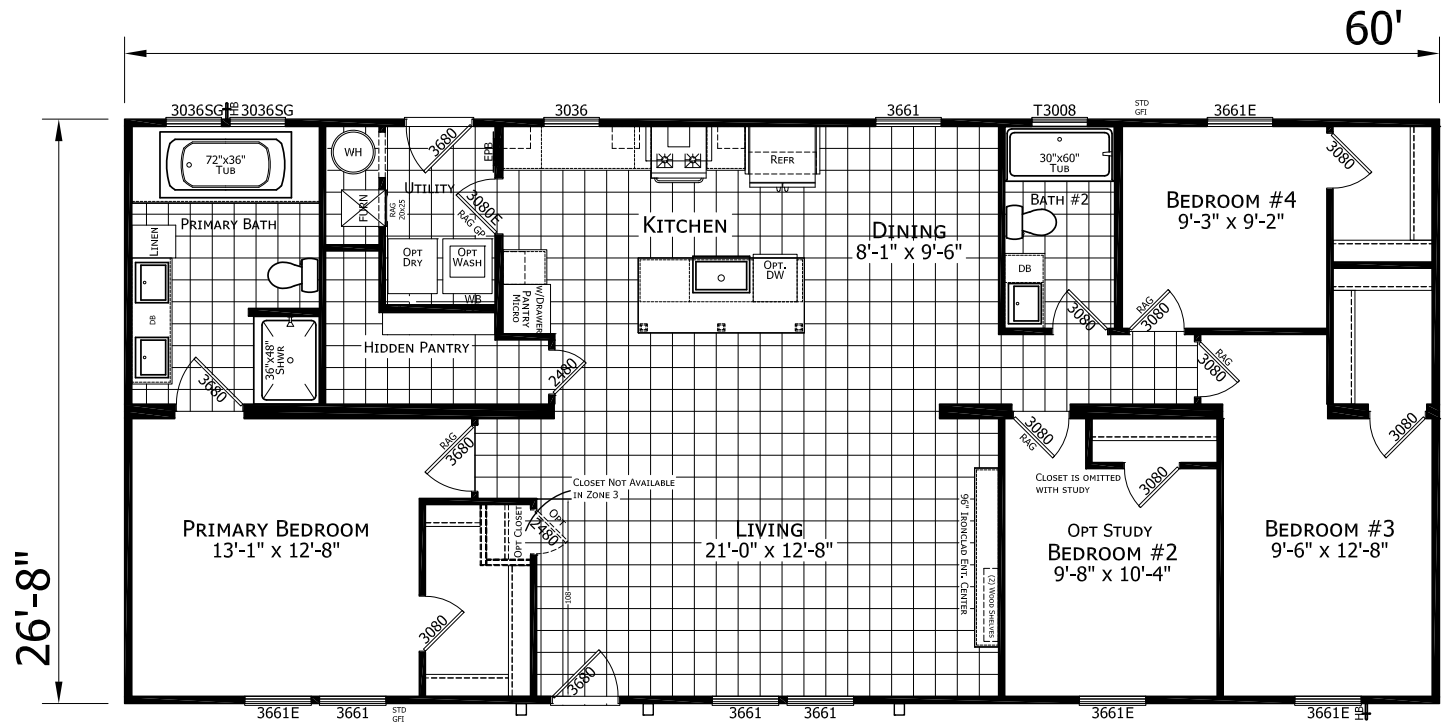

Lapham

Ironclad Collection

1,600 SQ. FT. (Approximate) 4 Bedroom, 2 Bath

Last Updated: 2-6-23

FACTORY SELECT HOMES
1480 Northside Drive
Statesville, NC 28625

FactorySelectHomeCenter.com | 1-800-965-6842

IMPORTANT: Alta Cima Corp reserves the right to modify, cancel or substitute products or features of this event at any time without prior notice or obligation. Pictures and other promotional materials are representative and may depict or contain floor plans, square footages, elevations, options, upgrades, extra design features, decorations, floor coverings, specialty light fixtures, custom paint and wall coverings, window treatments, landscaping, sound and alarm systems, furnishings, appliances, and other designer/decorator features and amenities that are not included as part of the home and/or may not be available at all locations. Home, pricing and community information is subject to change, and homes to prior sale, at any time without notice or obligation. ©2020 Alta Cima Corp. All rights reserved.