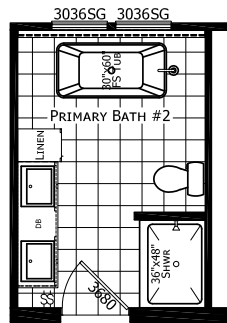

Lapham

Ironclad Collection

1,600 SQ. FT. (Approximate) 4 Bedroom, 2 Bath

Last Updated: 2-6-23

FACTORY SELECT HOMES
1480 Northside Drive
Statesville, NC 28625

FactorySelectHomeCenter.com | 1-800-965-6842

IMPORTANT: Alta Cima Corp reserves the right to modify, cancel or substitute products or features of this event at any time without prior notice or obligation. Pictures and other promotional materials are representative and may depict or contain floor plans, square footages, elevations, options, upgrades, extra design features, decorations, floor coverings, specialty light fixtures, custom paint and wall coverings, window treatments, landscaping, sound and alarm systems, furnishings, appliances, and other designer/decorator features and amenities that are not included as part of the home and/or may not be available at all locations. Home, pricing and community information is subject to change, and homes to prior sale, at any time without notice or obligation. ©2020 Alta Cima Corp. All rights reserved.