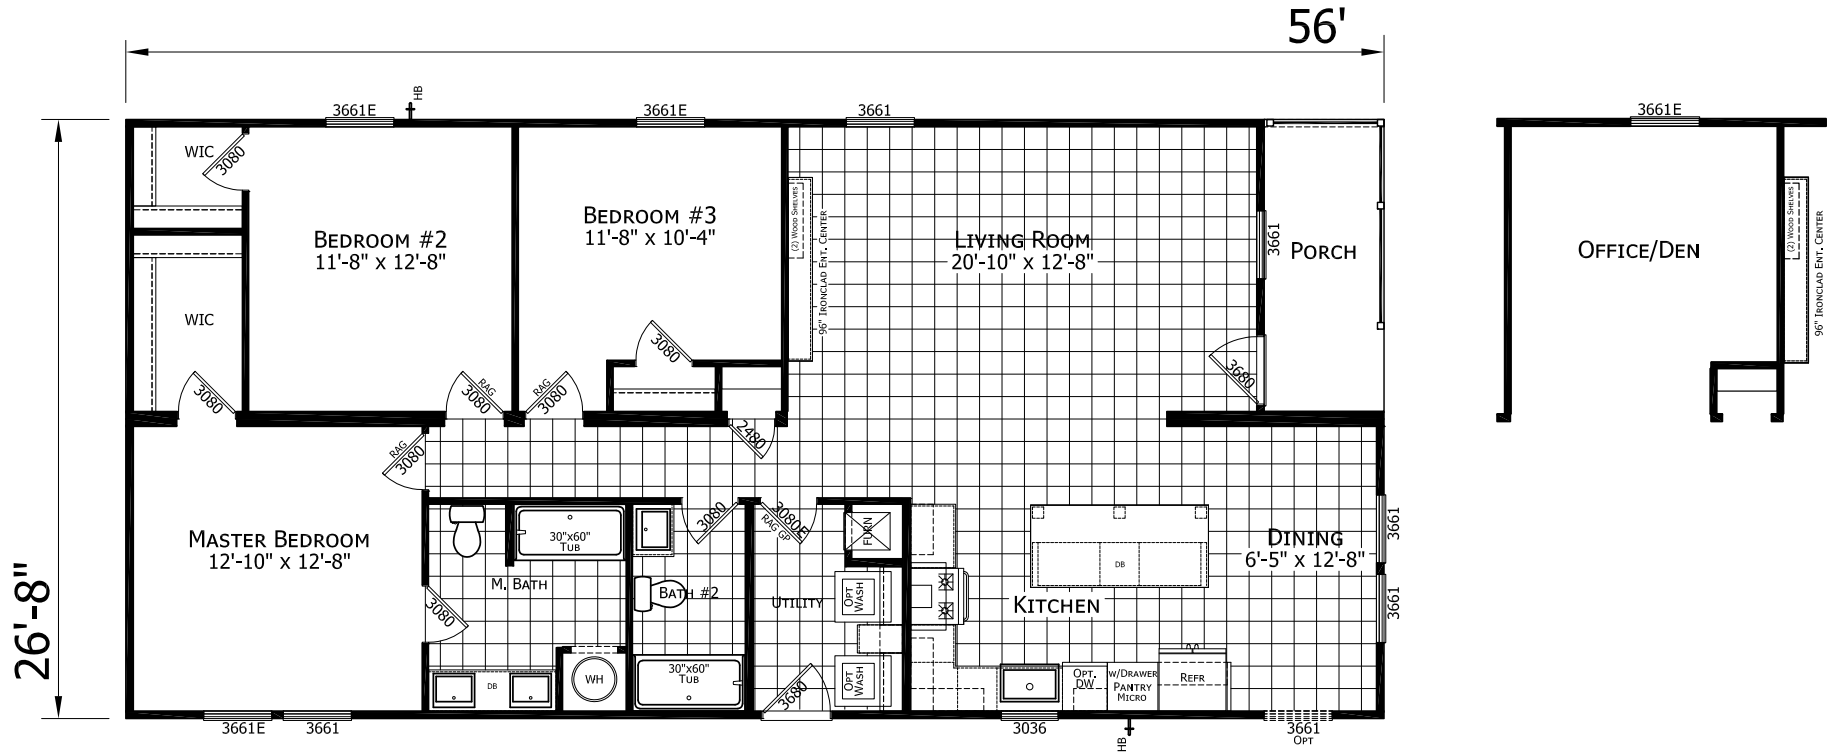

# Landrum

Ironclad Collection

1,493 SQ. FT. (Approximate) 3 Bedroom, 2 Bath

Last Updated: 2-6-23