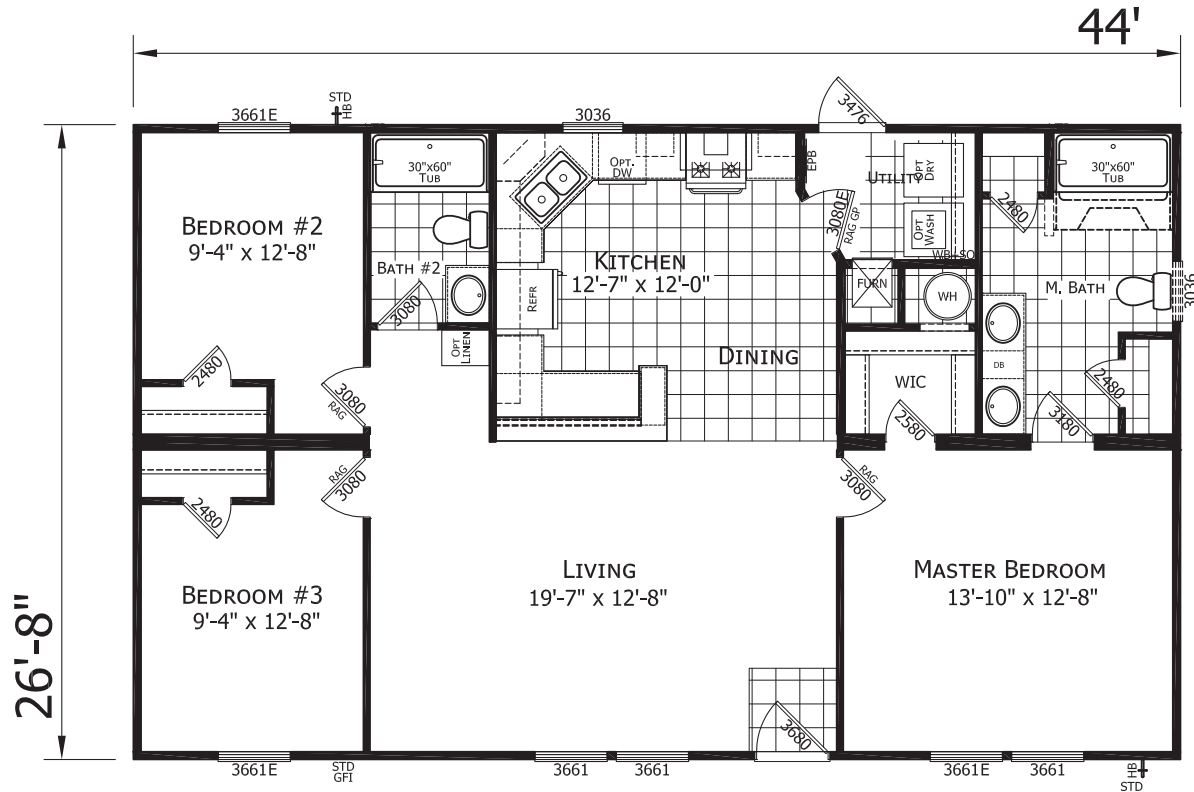

Landis

Dutch Elite Series

1,173 SQ. FT. (Approximate) 3 Bedroom, 2 Bath

Last Updated: 10-7-22

OPT GLAMOUR BATH

FACTORY SELECT HOMES

1480 Northside Drive
Statesville, NC 28625

FactorySelectHomeCenter.com | 1-800-965-6842