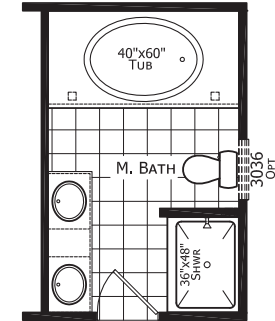

Landis

Dutch Elite Series

1,173 SQ. FT. (Approximate) 3 Bedroom, 2 Bath

Last Updated: 10-7-22

OPT GLAMOUR BATH

FACTORY SELECT HOMES

1480 Northside Drive
Statesville, NC 28625

FactorySelectHomeCenter.com | 1-800-965-6842