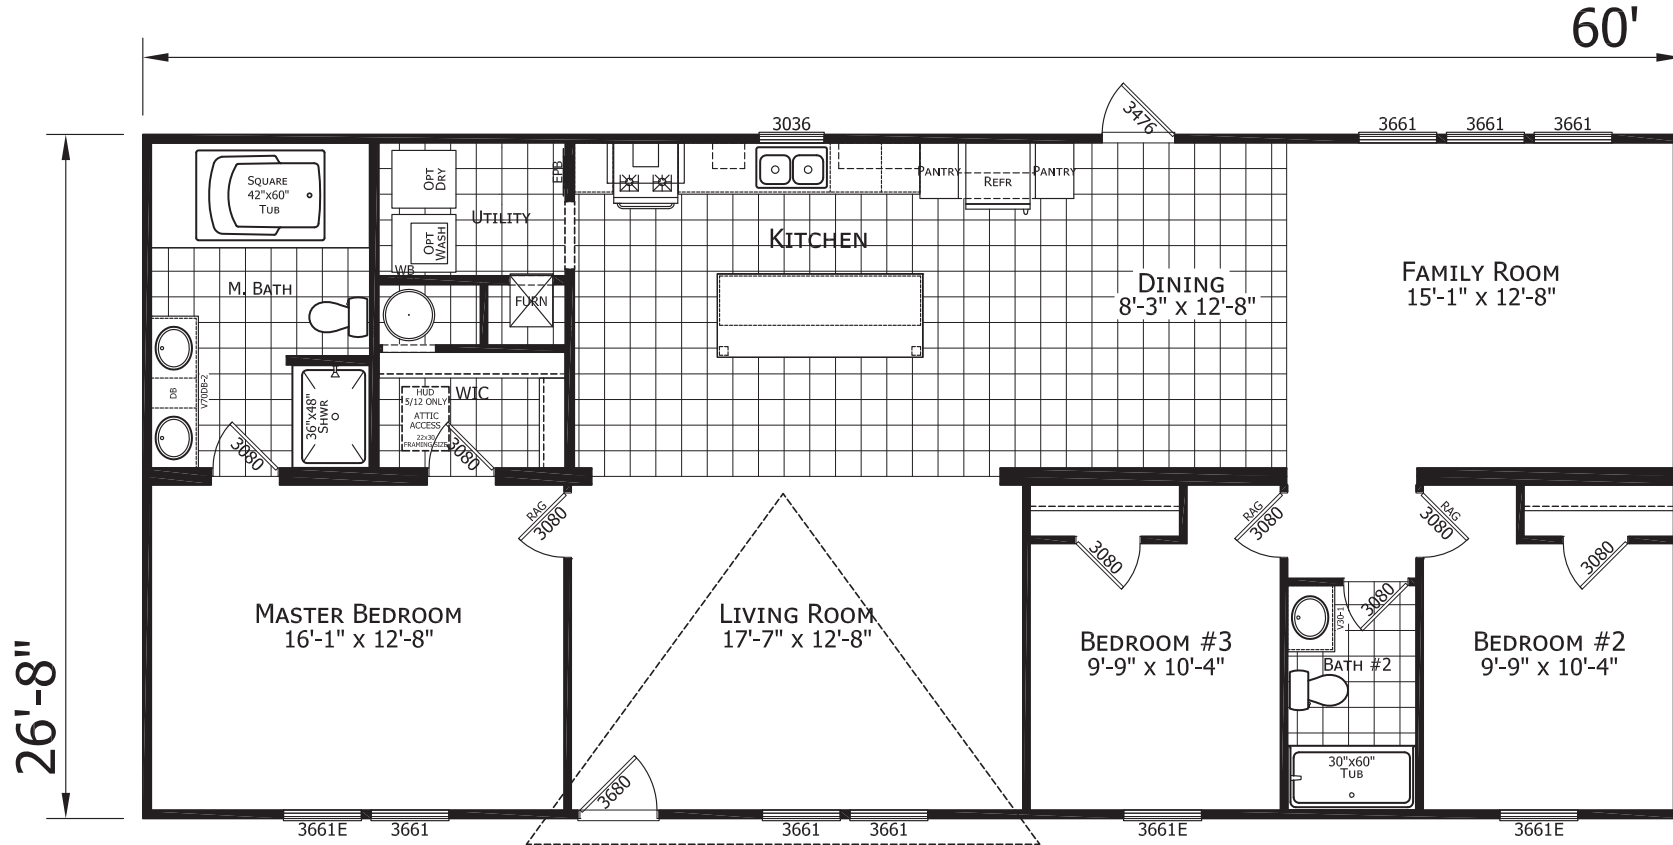

# Klamath

Dutch Elite Series

1,600 SQ. FT. (Approximate) 3 Bedroom, 2 Bath

Last Updated: 10-7-22