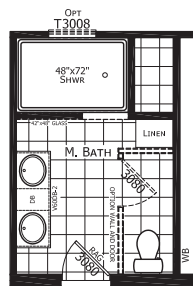

Kirksey

Dutch Elite Series

1,493 SQ. FT. (Approximate) 3 Bedroom, 2 Bath

Last Updated: 10-7-22

OPTION MASTER BATH #3

OPTION MASTER BATH #2

OPTION KITCHEN W/PANTRY

FACTORY SELECT HOMES