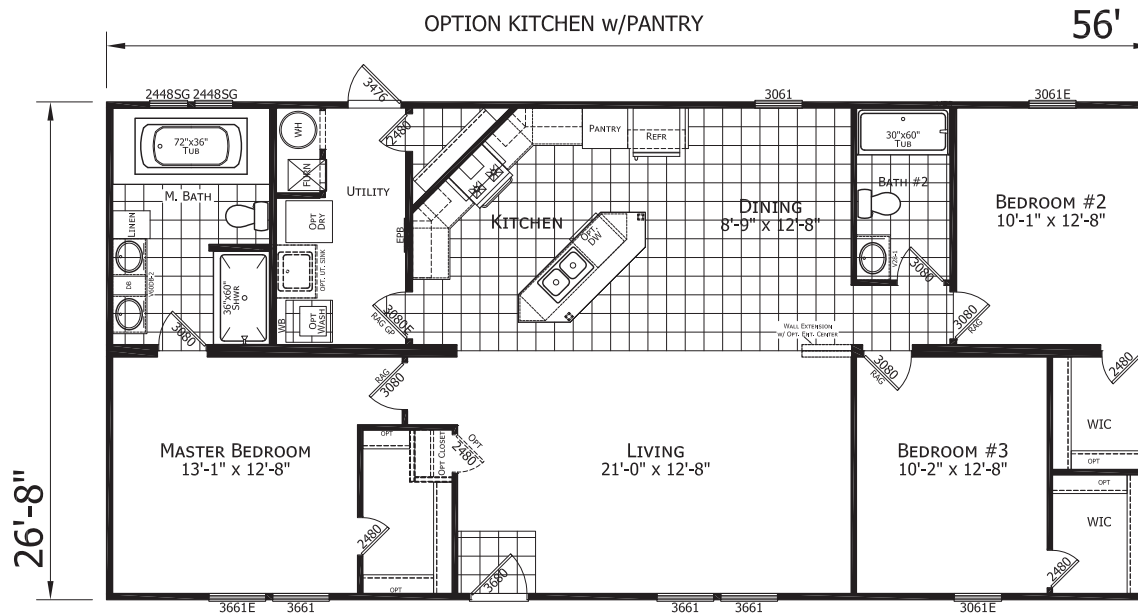

Kirksey

Dutch Elite Series

1,493 SQ. FT. (Approximate) 3 Bedroom, 2 Bath

Last Updated: 10-7-22

OPTION MASTER BATH #3

OPTION MASTER BATH #2

OPTION KITCHEN W/PANTRY

FACTORY SELECT HOMES