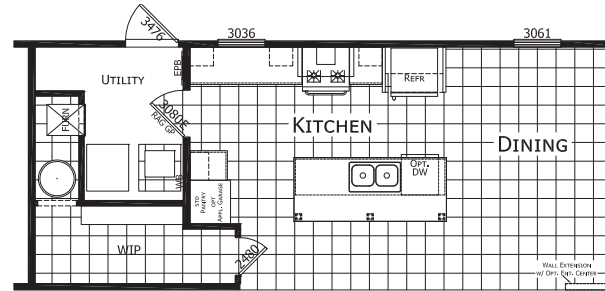

Kirksey

Dutch Elite Series

1,493 SQ. FT. (Approximate) 3 Bedroom, 2 Bath

Last Updated: 10-7-22

OPTION MASTER BATH #3

OPTION MASTER BATH #2

OPTION KITCHEN W/PANTRY

FACTORY SELECT HOMES