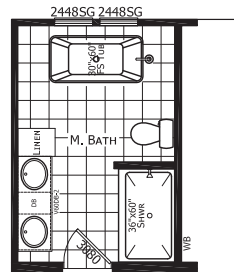

Kirksey

Dutch Elite Series

1,493 SQ. FT. (Approximate) 3 Bedroom, 2 Bath

Last Updated: 10-7-22

OPTION MASTER BATH #3

OPTION MASTER BATH #2

OPTION KITCHEN W/PANTRY

FACTORY SELECT HOMES