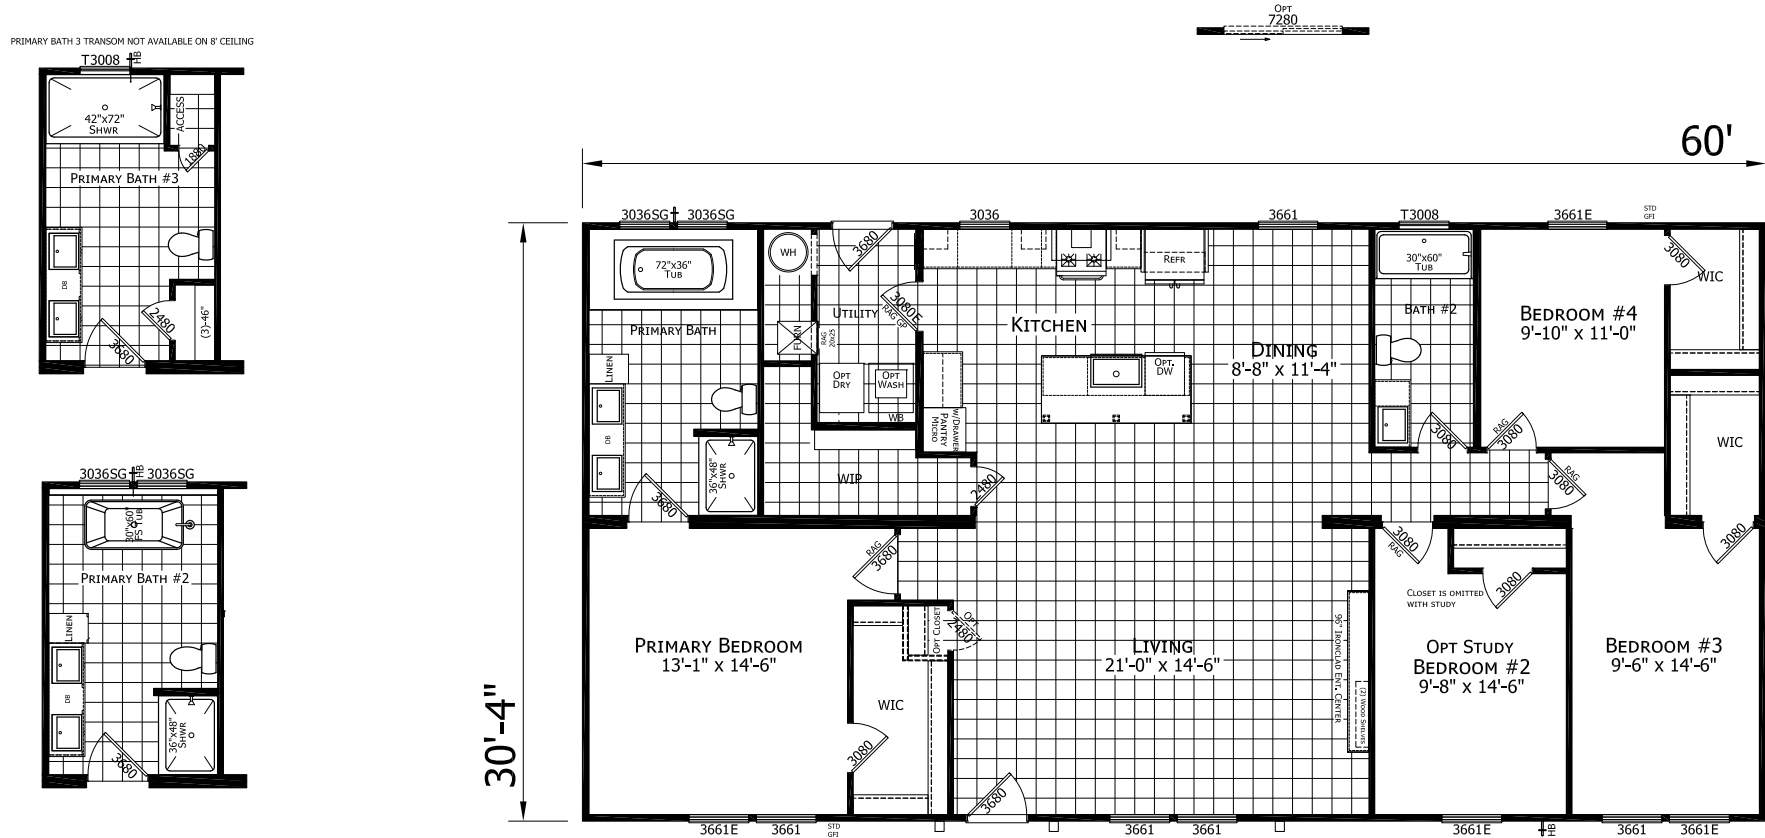

Kinnaird

Ironclad Collection

1,820 SQ. FT. (Approximate) 4 Bedroom, 2 Bath

Last Updated: 2-6-23

FACTORY SELECT HOMES
 1480 Northside Drive
 Statesville, NC 28625

FactorySelectHomeCenter.com | 1-800-965-6842