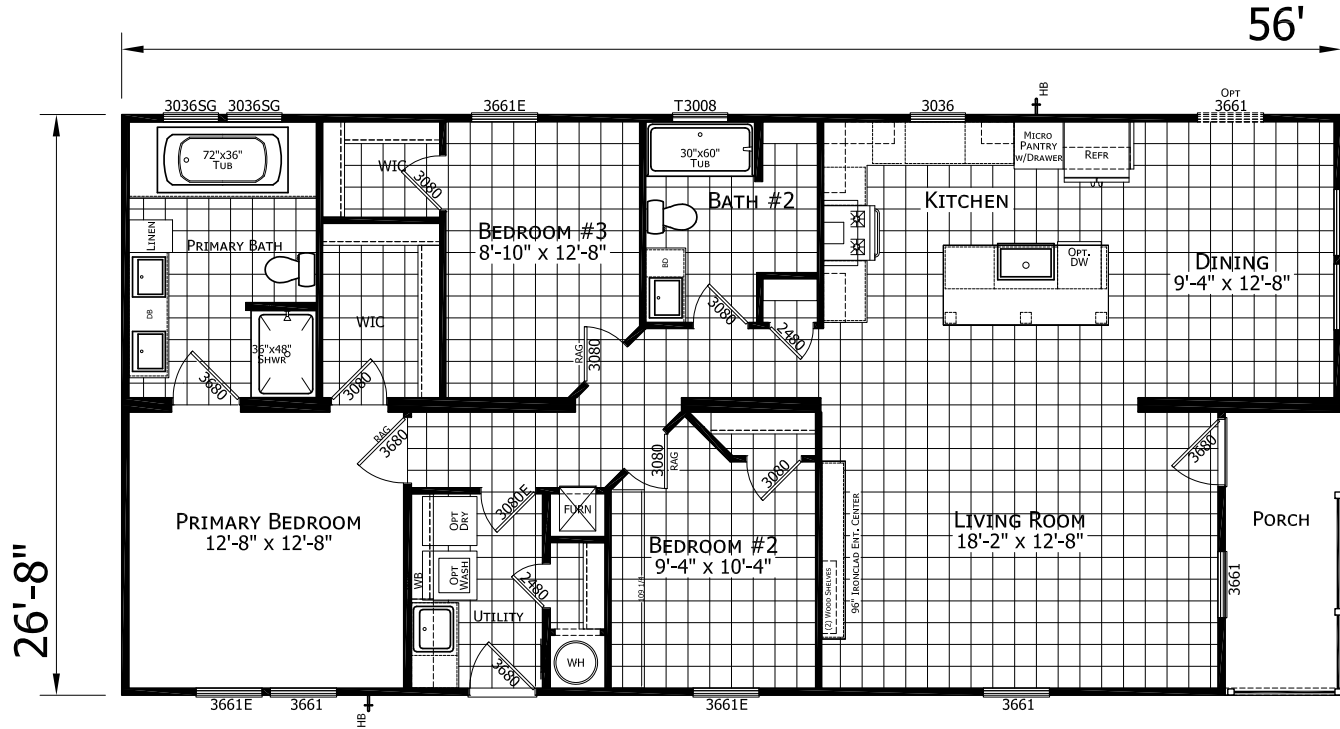

# Kilarny

Ironclad Collection

1,493 SQ. FT. (Approximate) 3 Bedroom, 2 Bath

Last Updated: 2-6-23

**FACTORY SELECT HOMES**  
 1480 Northside Drive  
 Statesville, NC 28625

**FactorySelectHomeCenter.com | 1-800-965-6842**