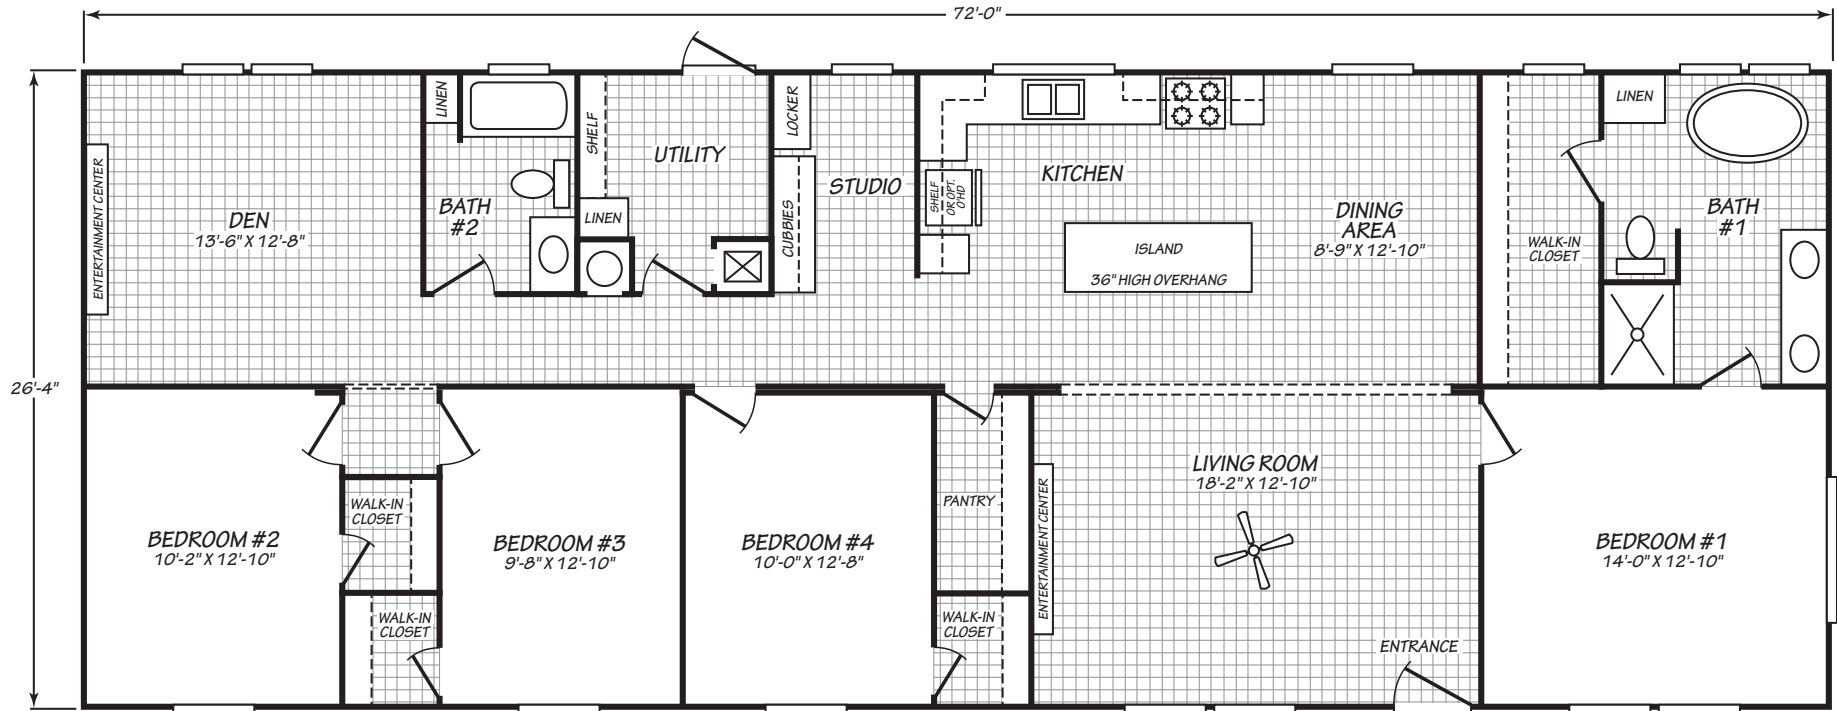

Keeling

Berkshire Series

1,896 SQ. FT. (Approximate) 4 Bedroom, 2 Bath

Last Updated: 4-6-22

FACTORY SELECT HOMES

1480 Northside Drive
Statesville, NC 28625

FactorySelectHomeCenter.com | 1-800-965-6842

IMPORTANT: Alta Cima Corp reserves the right to modify, cancel or substitute products or features of this event at any time without prior notice or obligation. Pictures and other promotional materials are representative and may depict or contain floor plans, square footages, elevations, options, upgrades, extra design features, decorations, floor coverings, specialty light fixtures, custom paint and wall coverings, window treatments, landscaping, sound and alarm systems, furnishings, appliances, and other designer/decorator features and amenities that are not included as part of the home and/or may not be available at all locations. Home, pricing and community information is subject to change, and homes to prior sale, at any time without notice or obligation. ©2020 Alta Cima Corp. All rights reserved.